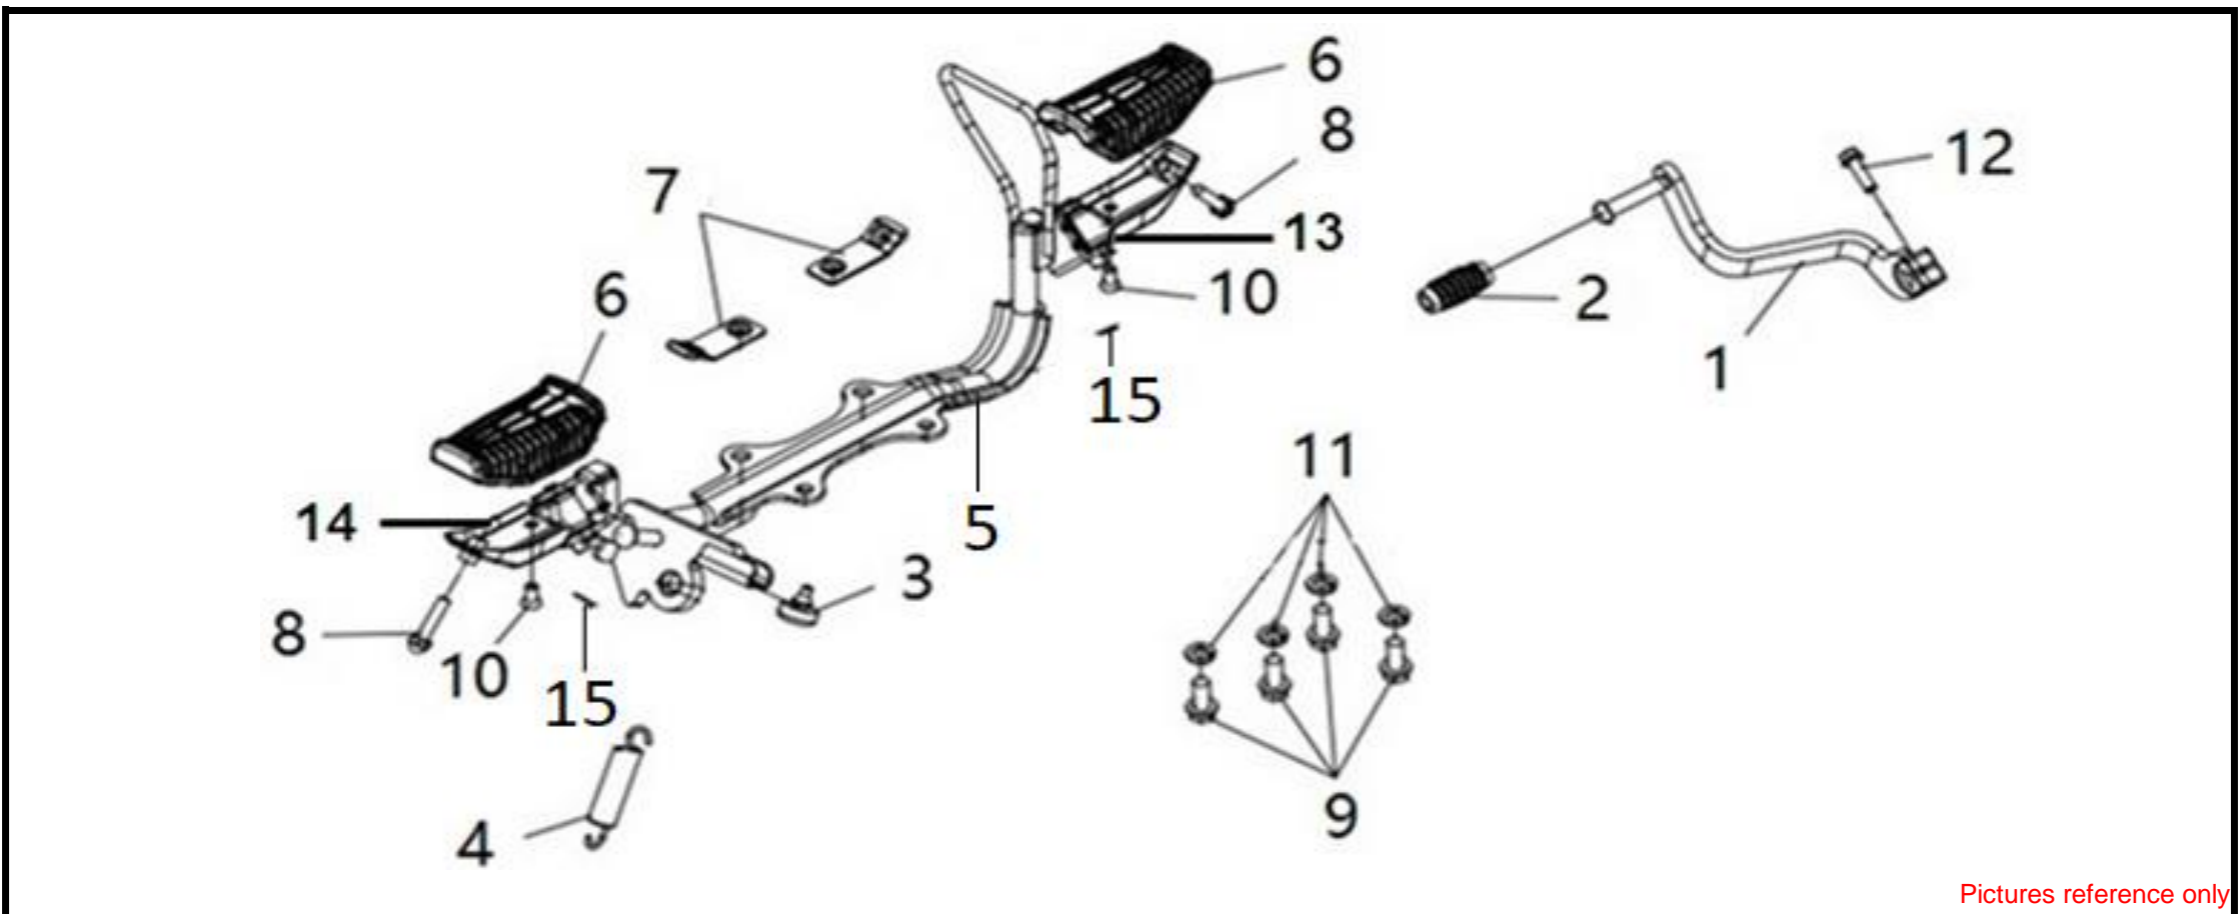

Pictures reference only

No	Parts Number	Parts Name	Qty	Remark
1	24700-VF3-000	Gear Change Pedal	1	Silver (for Matte Black/ Green Bike)
1	24700-VF3-900	Gear Change Pedal	1	Black (for Matt Grey/ Orange Bike)
2	24781-N01-0000	Change Pedal Rubber	1	
3	50505-VF3-000	Stand Stopper Rubber	1	
4	95014-72102	Side Stand Spg. Ass'y	1	
5	5061A-VF3-000	Step Bar Assy	1	includes 50626-VF3-000 & 50627-VF3-000 (Item F20-13,14)
6	50661-VBA-0000	Step Rubber	2	
7	50819-VBA-0000	Step Rubber Stopper Stay	2	
8	92501-06020-0G	Hex Cap Bolt 6*20	2	
9	93401-08020-08	Washer Blot 8*20	4	
10	93500-06010-0G	Pan Screw 6*10	2	
11	94111-08800	Spring Washer 8 mm	4	
12	96001-06020	Sh. Flange Bolt 6*20 mm	1	
13	50626-VF3-000	R. Fr. Step Bar Ass'y	1	
14	50627-VF3-000	L. Fr. Step Bar Ass'y	1	
15	94201-16150	Split Pin 1.6*15	2	

●Please check the color & stripe information according to the color index !