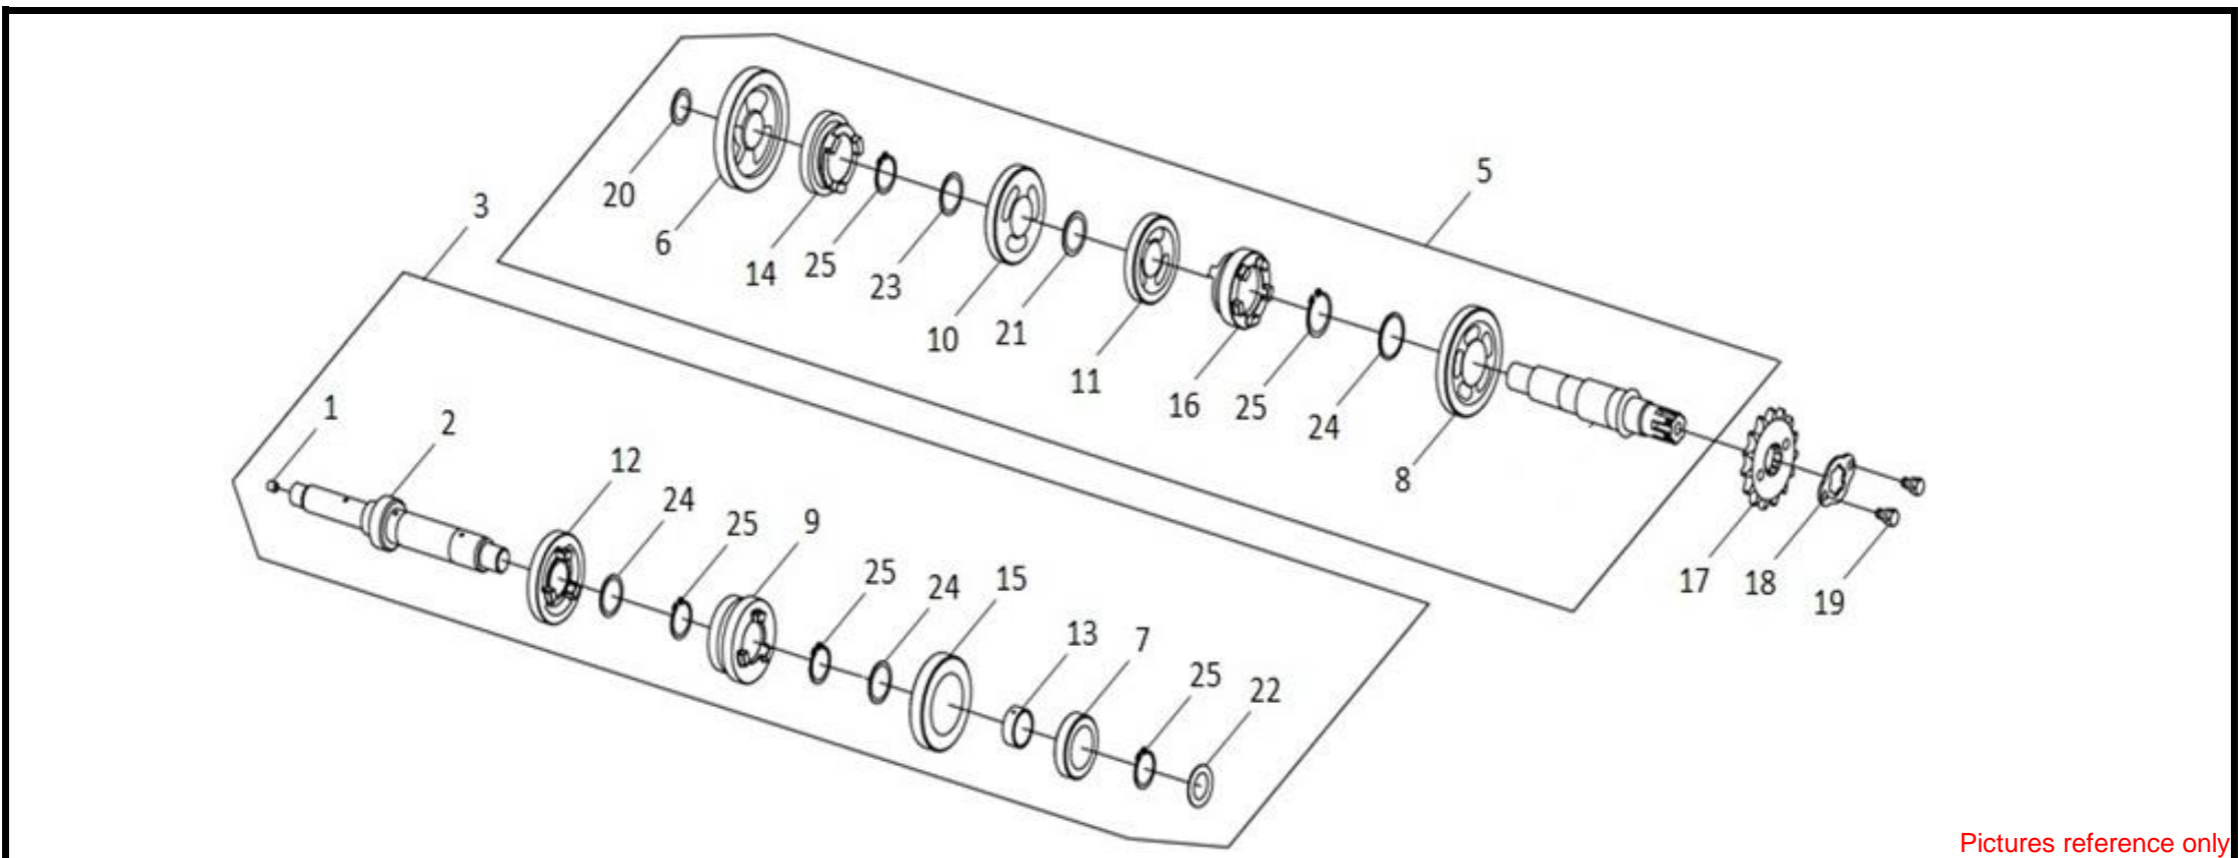

Pictures reference only

No	Parts Number	Parts Name	Qty	Remark
1	11133-VF5-300	Oil Orifice 6*7 mm	1	
2	23210-VF5-000-VN	Main Shaft Comp.	1	
3	2321A-VF5-000-VN	Main Shaft Ass'y	1	
5	2322A-VF5-000-VN	Counter Shaft Ass'y	1	
6	23426-VF5-000-VN	C-1 Gear Comp.	1	
7	23441-VF5-000-VN	M-2 Gear	1	
8	23451-VF5-000-VN	C-2 Gear	1	
9	23461-VF5-000-VN	M3 & M4 Gear	1	
10	23471-VF5-000-VN	C-3 Gear	1	
11	23491-VF5-000-VN	C-4 Gear	1	
12	23501-VF5-000-VN	M-5 Gear	1	
13	23502-VF5-000-VN	M6 Collar	1	
14	23511-VF5-000-VN	C-5 Gear	1	
15	23521-VF5-000-VN	M-6 Gear	1	
16	23531-VF5-000-VN	C-6 Gear	1	
17	23801-BHA-000	Drive Sprocket 15T	1	
18	23811-NJA-000	Drive Spr. Fixing Plate	1	
19	90084-041-000A	Drive Sprocket Fixing Bolt	2	
20	90404-VF5-000-VN	Thrust Washer 17.2*23*1 mm	1	
21	90406-VF5-000-VN	Thrust Washer 22.2*26*1 mm	1	
22	90452-VF5-000-VN	Thrust Washer 16 mm	1	
23	90453-VF5-000-VN	Spline Washer	1	
24	90455-VF5-000-VN	Spline Washer	3	
25	90603-VF5-000-VN	Ex. Circlip	5	

●Please check the color & stripe information according to the color index !