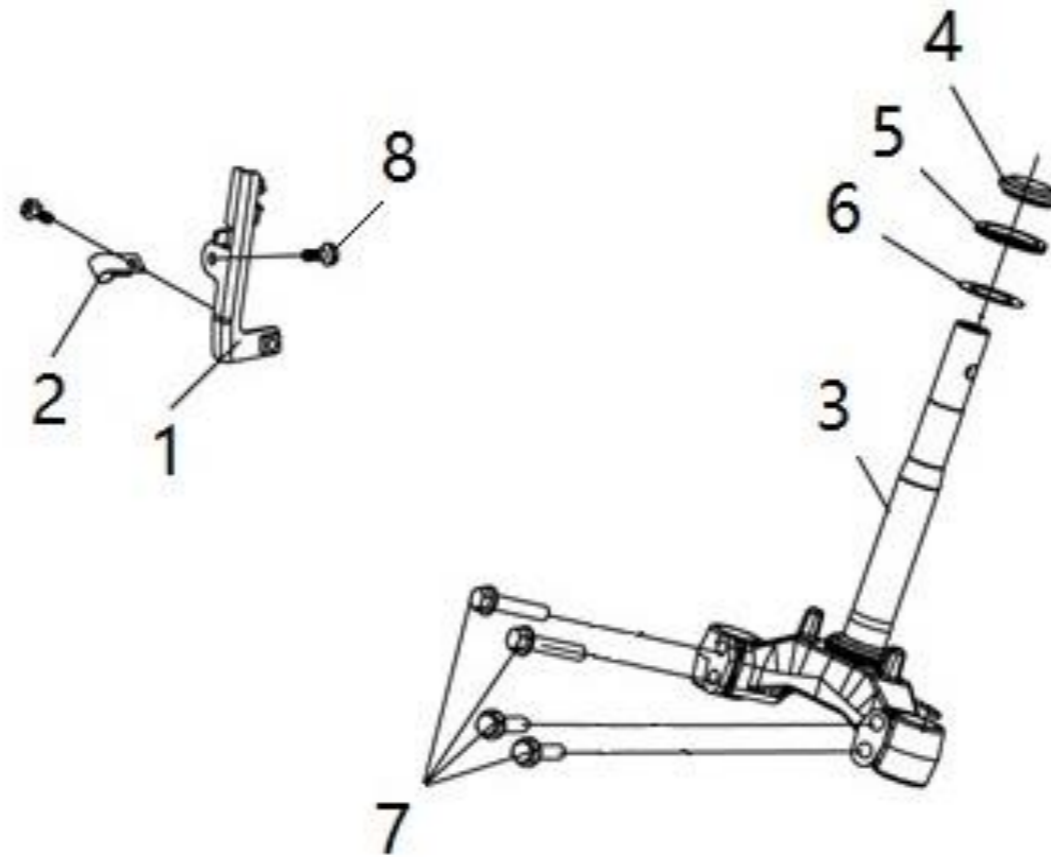

Pictures reference only

No	Parts Number	Parts Name	Qty	Remark
1	45156-VF5-000	Brake Hose Clamp	1	
2	45157-VA1-0001	Brake Hose Clasper B	2	
3	5320B-VF3-000	Strg. Stem Comp.	1	
4	53212-M9Q-000-CN2	Cone Race (Strg. Bottom)	1	
5	53214-M9Q-0000	Strg. Dust Seal	1	
6	53215-M9Q-0000	Strg. Dust Seal Washer	1	
7	95801-10050-07	Flange Bolt 10*50 mm	4	
8	96001-06010-07	Sh. Flange Bolt 6*10 mm	2	

●Please check the color & stripe information according to the color index !