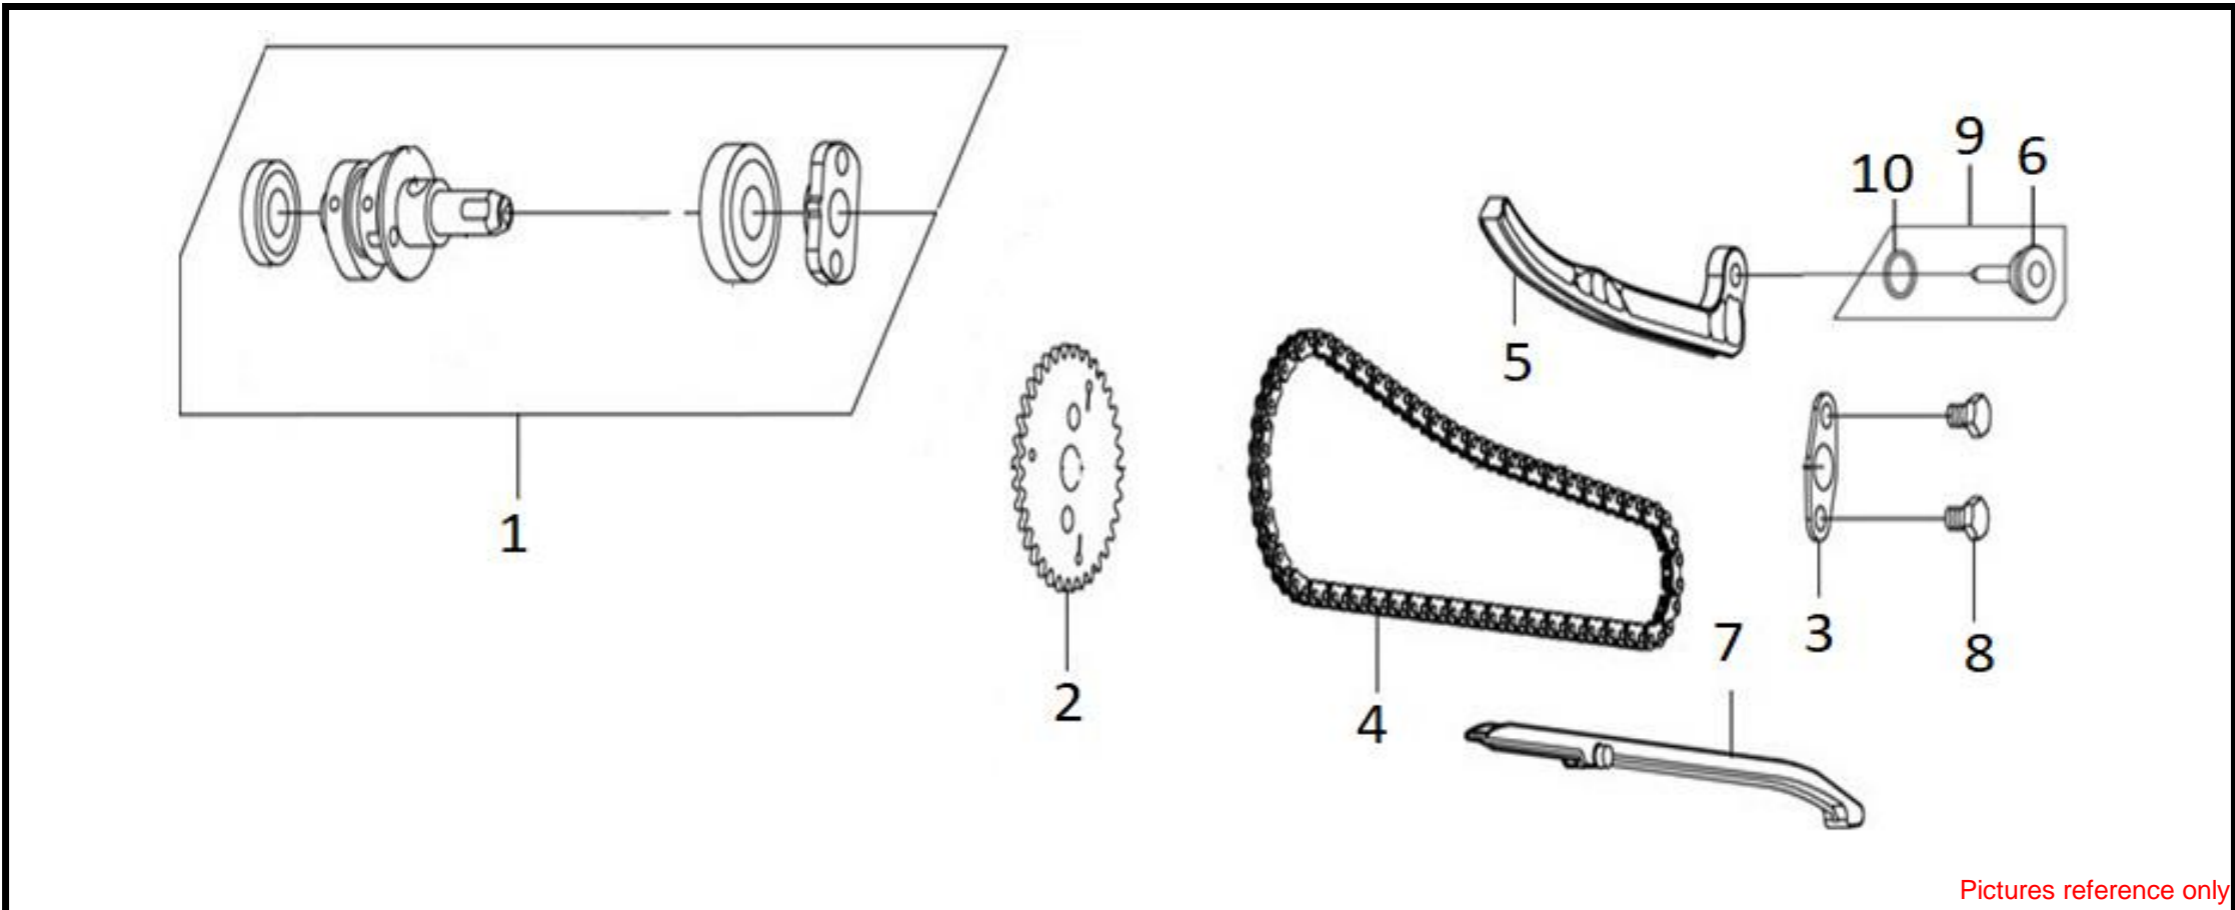

Pictures reference only

No	Parts Number	Parts Name	Qty	Remark
1	14100-VFA-000-VN	Cam Shaft Comp.	1	
2	14105-VJ6-0000	Cam Sprocket	1	
3	14106-VF3-000	Sprocket Washer	1	
4	1CD SCR X 94L	Cam Chain (94L)	1	
5	14510-F8A-0001-L1	Cam Chain Tensioner	1	
6	14531-M9Q-000	Pivot Cam Chain Tensioner	1	Gold Colour
6	14531-M9Q-0000	Pivot Cam Chain Tensioner	1	Silver Colour
7	14610-F8A-0001-L1	Cam Chain Guide	1	
8	90083-B12-000	Knock Bolt 6 mm	2	
9	1453A-M92-0000	Pivot Cam Chain Tensioner Ass'y	1	Silver Colour
10	91304-M9Q-000	O-Ring 15.2*1.5 mm	1	

●Please check the color & stripe information according to the color index !