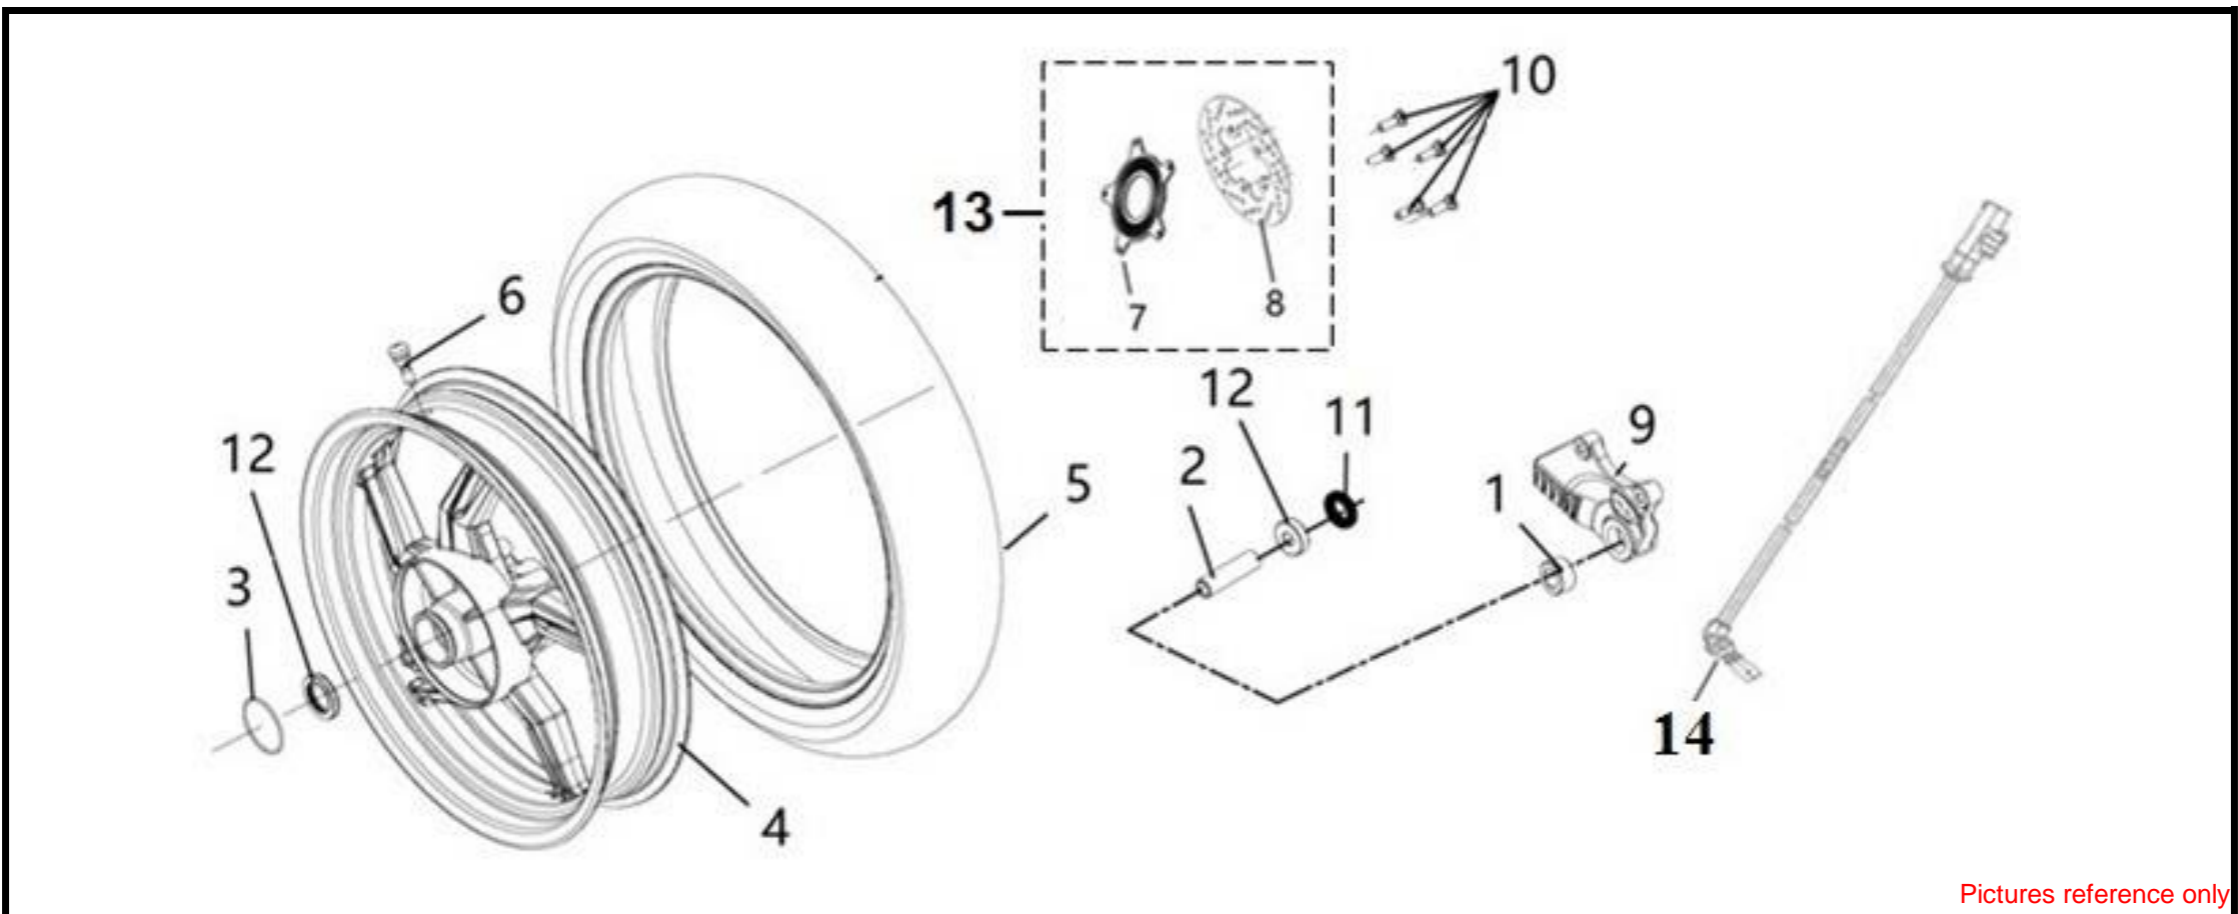

Pictures reference only

No	Parts Number	Parts Name	Qty	Remark
1	42313-B7A-000	Rr. Rh Wheel Side Collar	1	
2	42620-B7A-000	Distance Collar	1	
3	42653-B8G-000	O-Ring 52.7*2.5 mm	1	
4	42701-VF3-000-T3-VN	Rr. Wheel Cast - Green	1	Green (for Matte Black/ Green Bike)
4	42701-VF3-000-T4-VN	Rr. Wheel Cast - (OR-1655C/S - Orange)	1	Orange (for Matt Gray/ Orange Bike)
5	42710-VE5-0000	Rr. Tubeless Tire Ass'y (120 / 70 - 17)	1	
6	42753-VVA-0000	Rim Valve	1	
9	52105-VF3-000	Rr. Brake Brkt.	1	
10	90106-N02-0002	Fr. Disk Bolt	5	
11	91252-B8G-000	Oil Seal 30*47*7 mm	2	
12	96150-63030-10	Ball Bearing 6303 (UU)	2	
13	4312A-VF5-000-VN	Rr. Brake Disk Comp.	1	
14	44870-L4C-000-CN1	ABS. Speed Sensor	1	

●Please check the color & stripe information according to the color index !