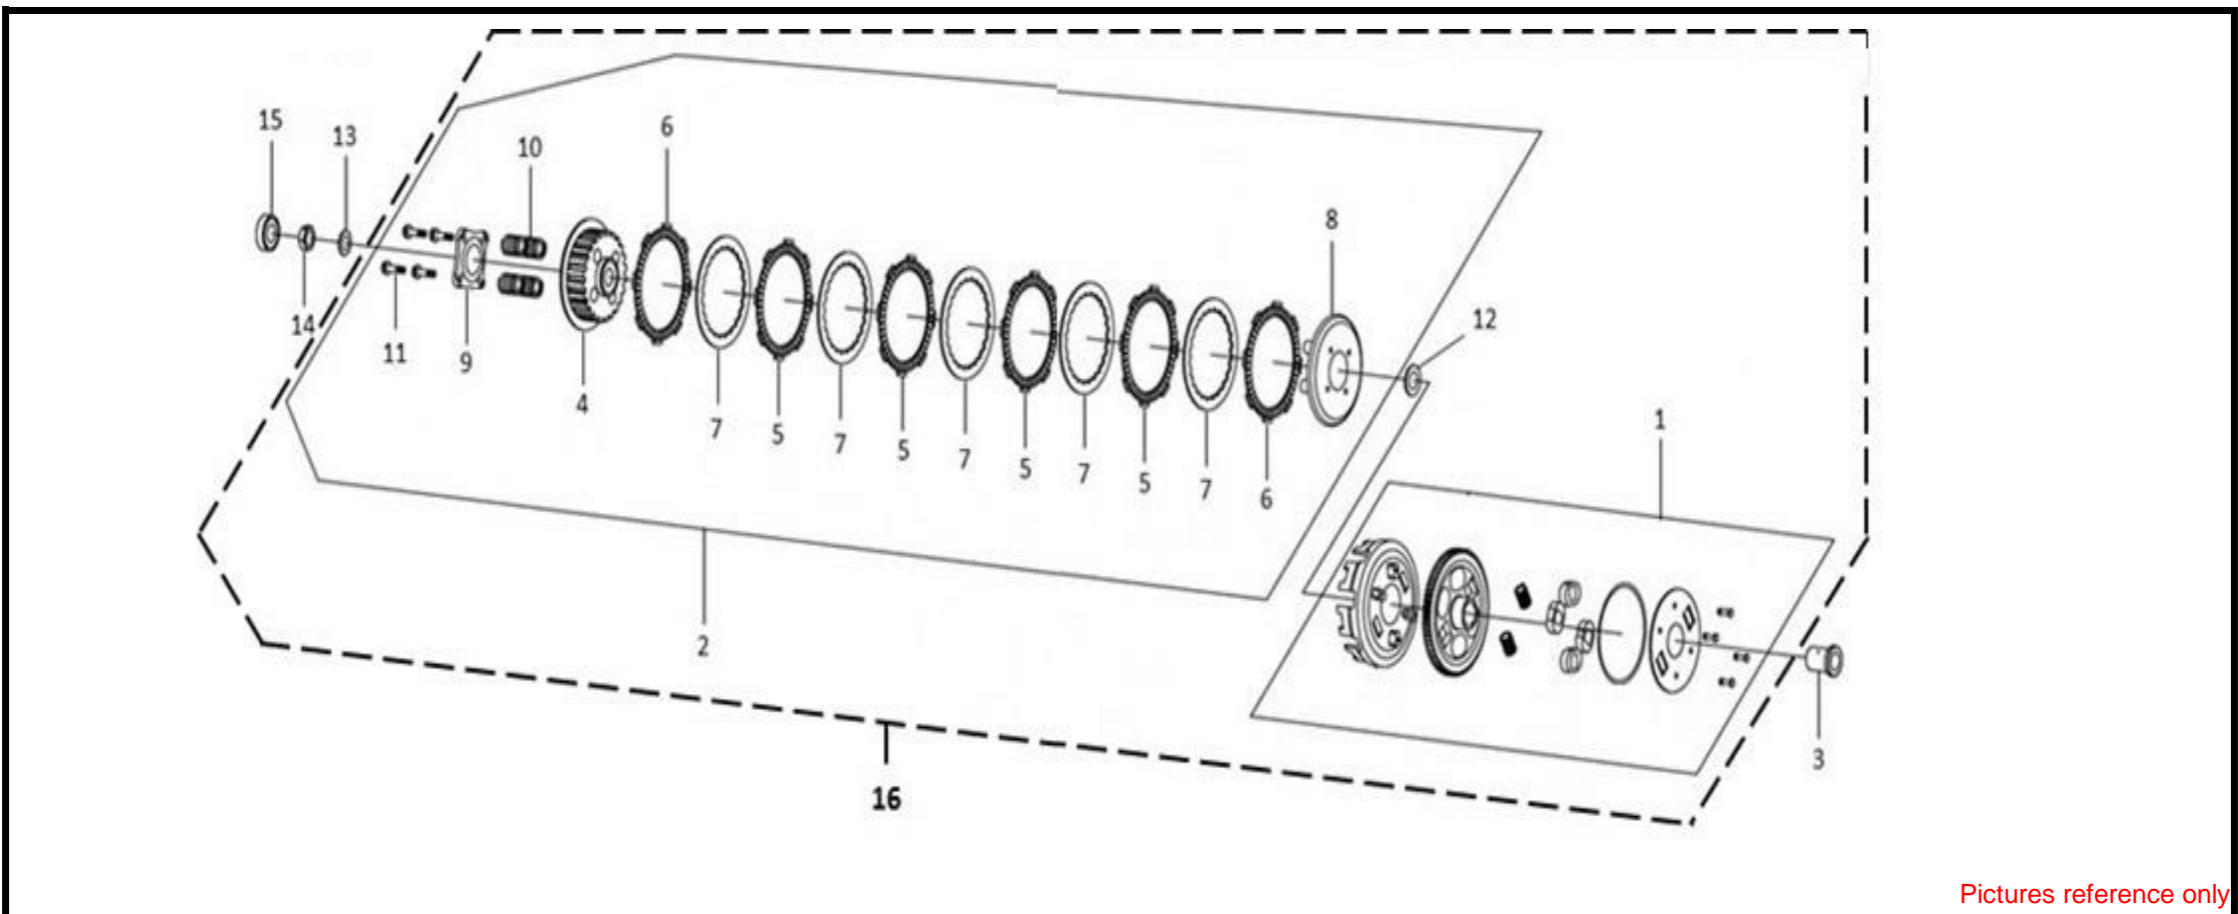

Pictures reference only

No	Parts Number	Parts Name	Qty	Remark
1	22100-VF5-000-VN	Clutch Outer Comp.	1	
2	2210A-VF5-000-VN	Clutch Center Ass'y	1	
3	22115-VF3-000	Clutch Center Guide	1	
4	22121-VF5-000-VN	Clutch Center	1	
5	22201-VF5-000-VN	Clutch Friction Disk A	4	
6	22202-VF5-000-VN	Clutch Friction Disk B	2	
7	22311-VF5-000-VN	Clutch Plate	5	
8	22355-VF5-000-VN	Clutch Pressure Plate	1	
9	22361-VF5-000-VN	Clutch Lifter Plate	1	
10	22401-VF5-000-VN	Clutch Spring	4	
11	90008-VF5-000-VN	Flange Bolt 6*25 mm	4	
12	90405-VF5-000-VN	Clutch Washer 17 mm	1	
13	90432-A01-A000	Lock Washer (B) 14 mm	1	
14	94031-14200	Hex Nut 14 mm	1	
15	96100-60030-00-VN	Radial Ball Brg. 6003	1	
16	2200A-VF5-000-VN	Clutch Outer Ass'y	1	

●Please check the color & stripe information according to the color index !