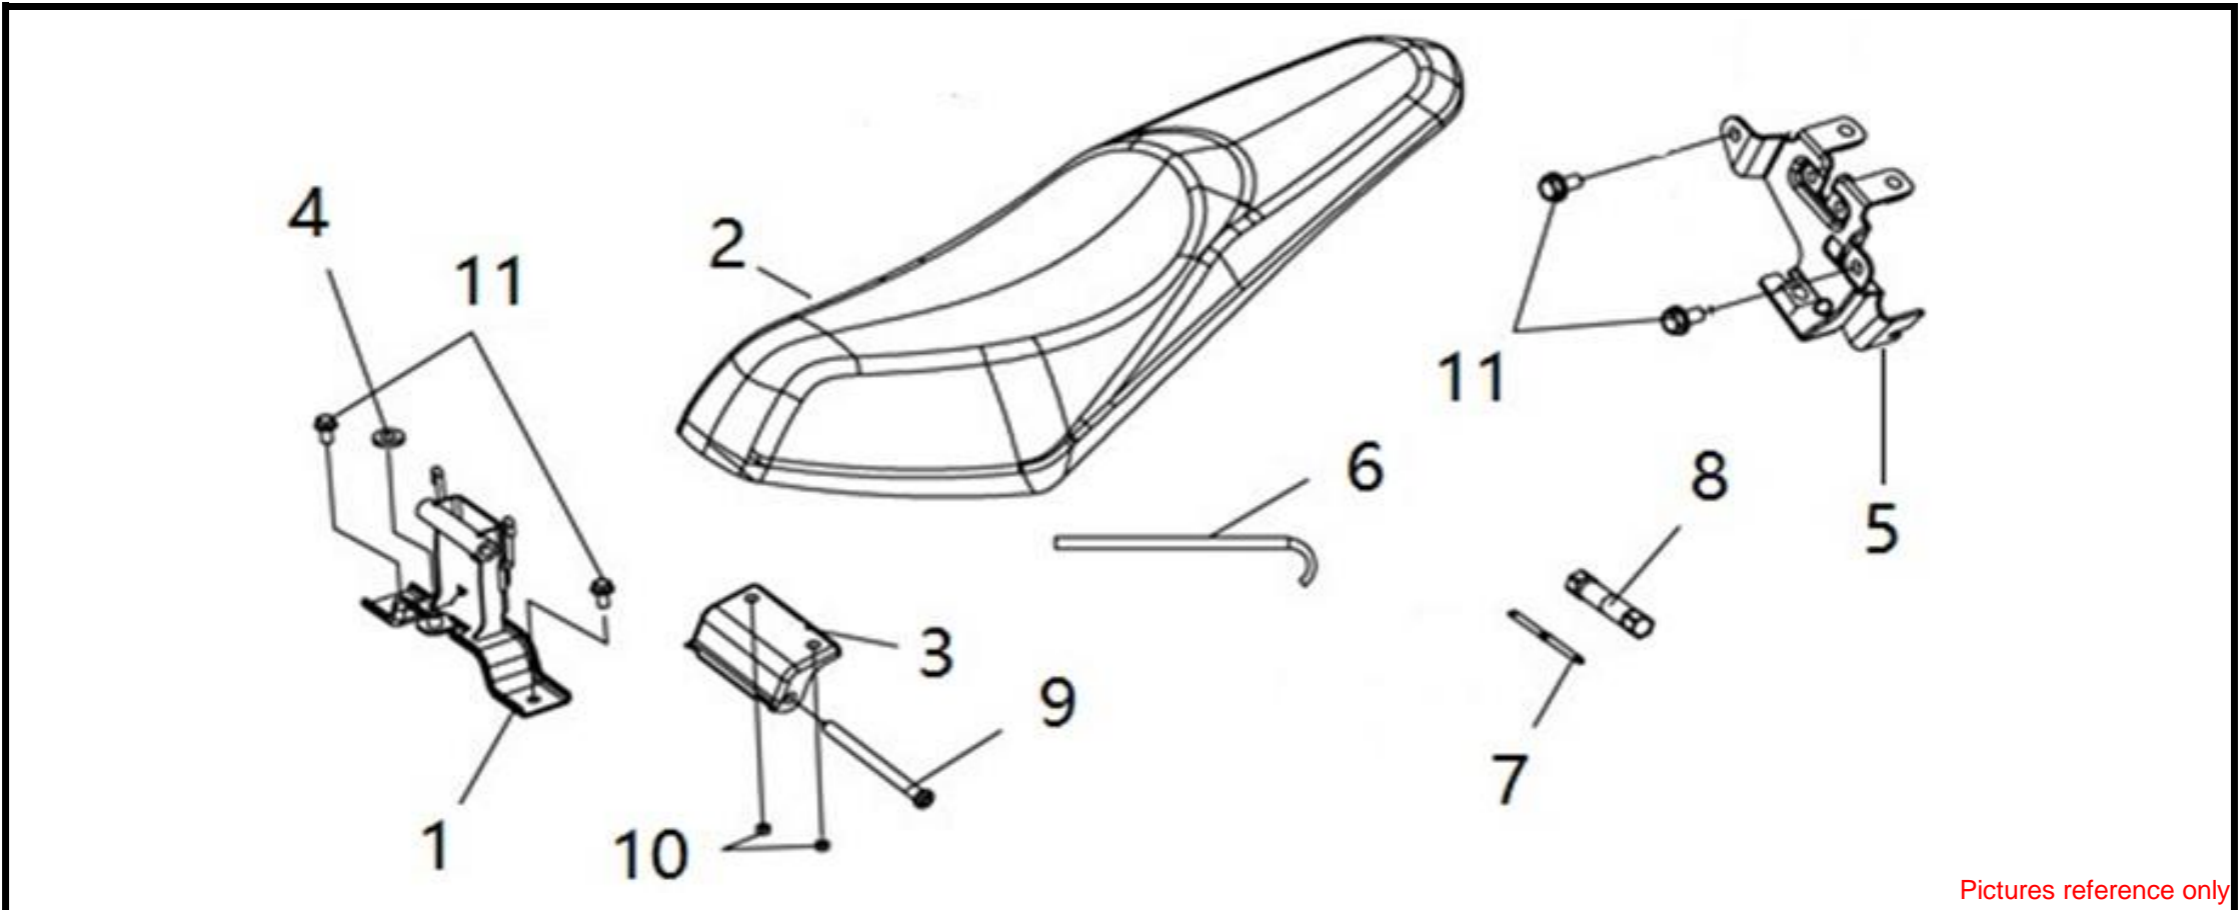

Pictures reference only

No	Parts Number	Parts Name	Qty	Remark
1	77110-VF3-000	Seat Hinge Stay	1	
2	77200-VF3-900	Double Seat Comp (BK-001L)	1	Black
3	77201-T36-000	Seat Hinge	1	
4	77226-M3F-0000	Damp Rubber	1	
5	77235-VF3-000	Seat Catch Comp.	1	
6	77245-VF3-000	Seat Lock Cable	1	
7	89102-VWA-0000	Drive Plus Minus 2	1	
8	89216-A02-0100	Spring Plug Virech	1	
9	90105-T36-0000	Hinge Pin	1	
10	94050-05080	Flange Nut 5 mm	2	
11	95801-06012-07	Flange Bolt 6*12 mm	4	

●Please check the color & stripe information according to the color index !