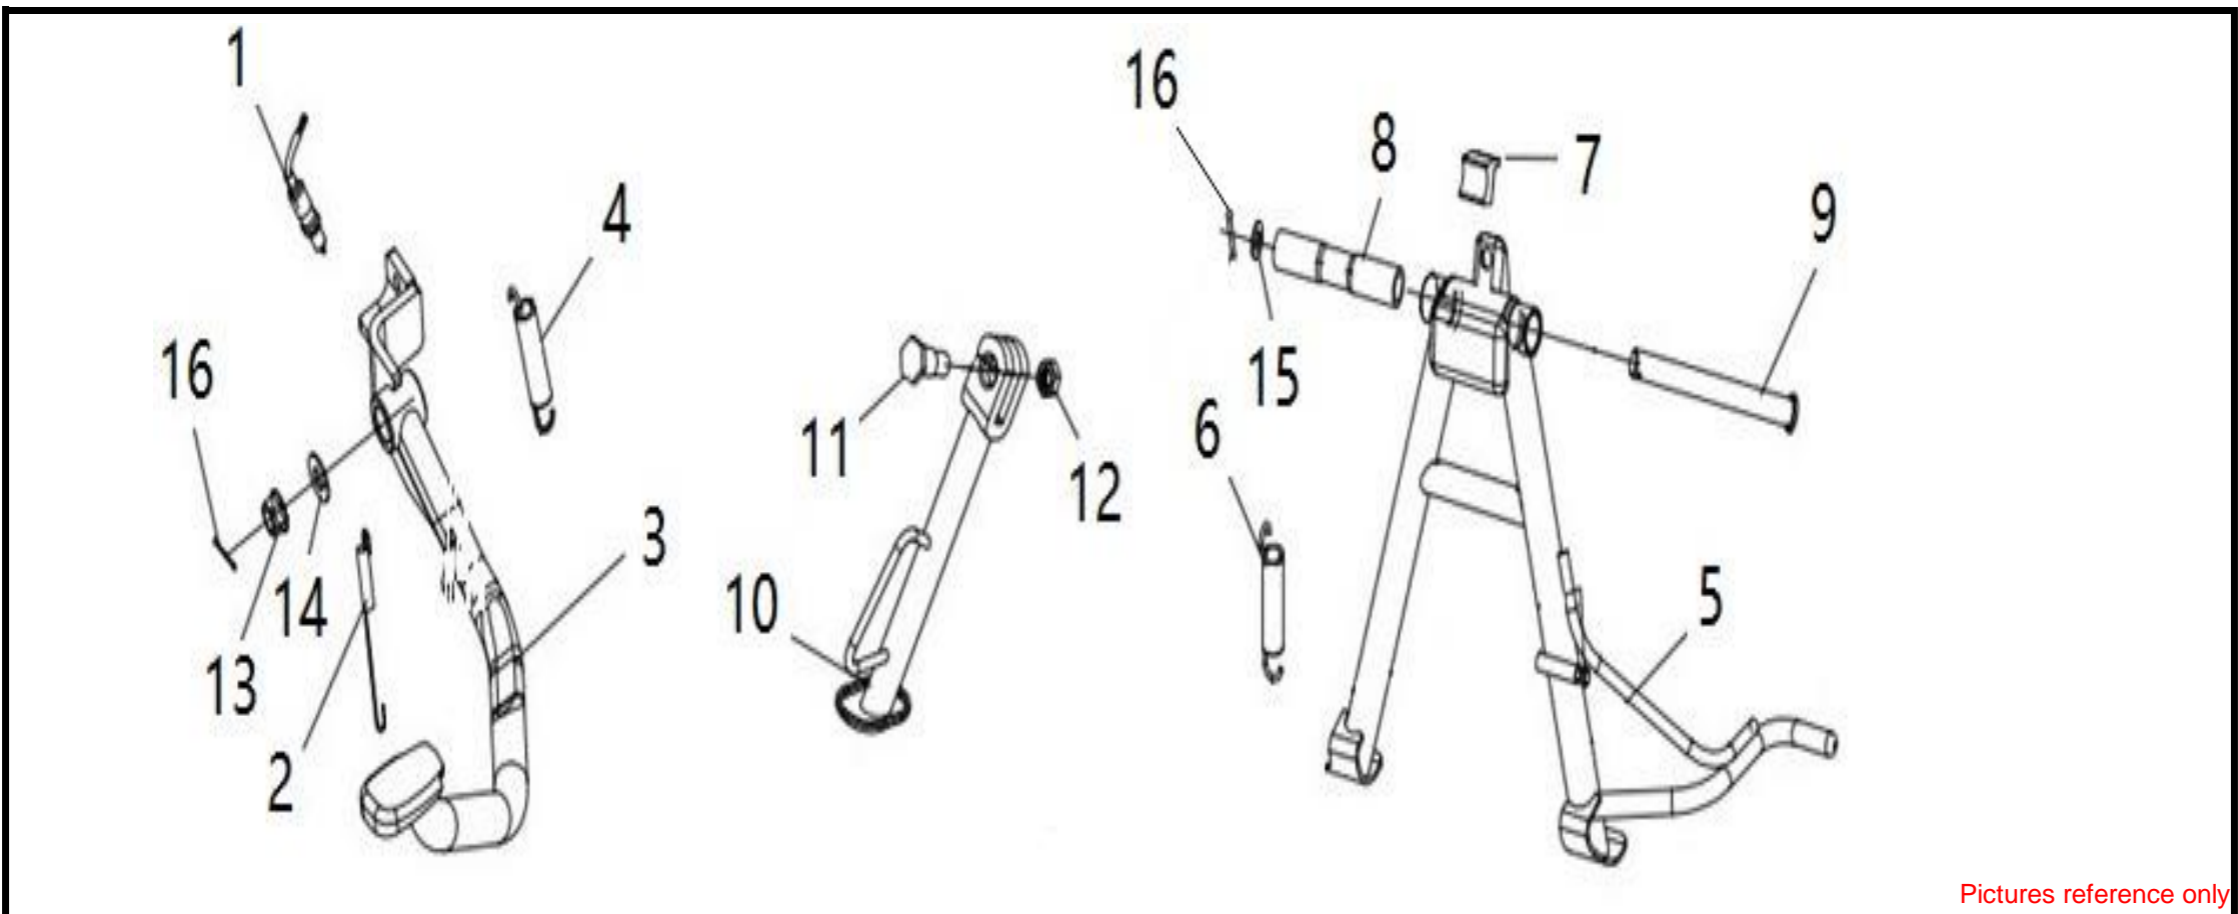

Pictures reference only

No	Parts Number	Parts Name	Qty	Remark
1	35350-VBA-0000	Rr. Stop Sw. Ass'y	1	
2	35357-SA5-900	Stop Sw. Spring	1	
3	46500-VF3-000	Rr. Brake Pedal Comp.	1	Silver (for Matte Black/ Green Bike)
3	46500-VF3-900	Rr. Brake Pedal Comp.	1	Black (for Matt Grey/ Orange Bike)
4	46514-X04-0000	Brk. Pedal Spring	1	
5	50500-VF3-000	Main Stand Comp.	1	
6	50522-VF3-000	Main Stand Spg. D.	1	
7	50524-M8Q-0000	Stand Stopper Rubber	1	
8	50525-VBC-0000	Stand Distance Collar	1	
9	50526-VF3-010	Main Stand Pivot Bolt	1	
10	50530-VF3-000	Side Stand Bar Comp.	1	
11	90108-B06-0001	Side Stand Pivot Bolt	1	
12	94002-10070-0S	Hex Nut 10 mm	1	
13	94050-10070	Flange Nut 10 mm	1	
14	94101-10700	Washer Plain 10 mm	1	
15	94102-12800	Plain Washer 12 mm	1	
16	94201-20200	Split Pin 2.0*20 mm	2	

●Please check the color & stripe information according to the color index !