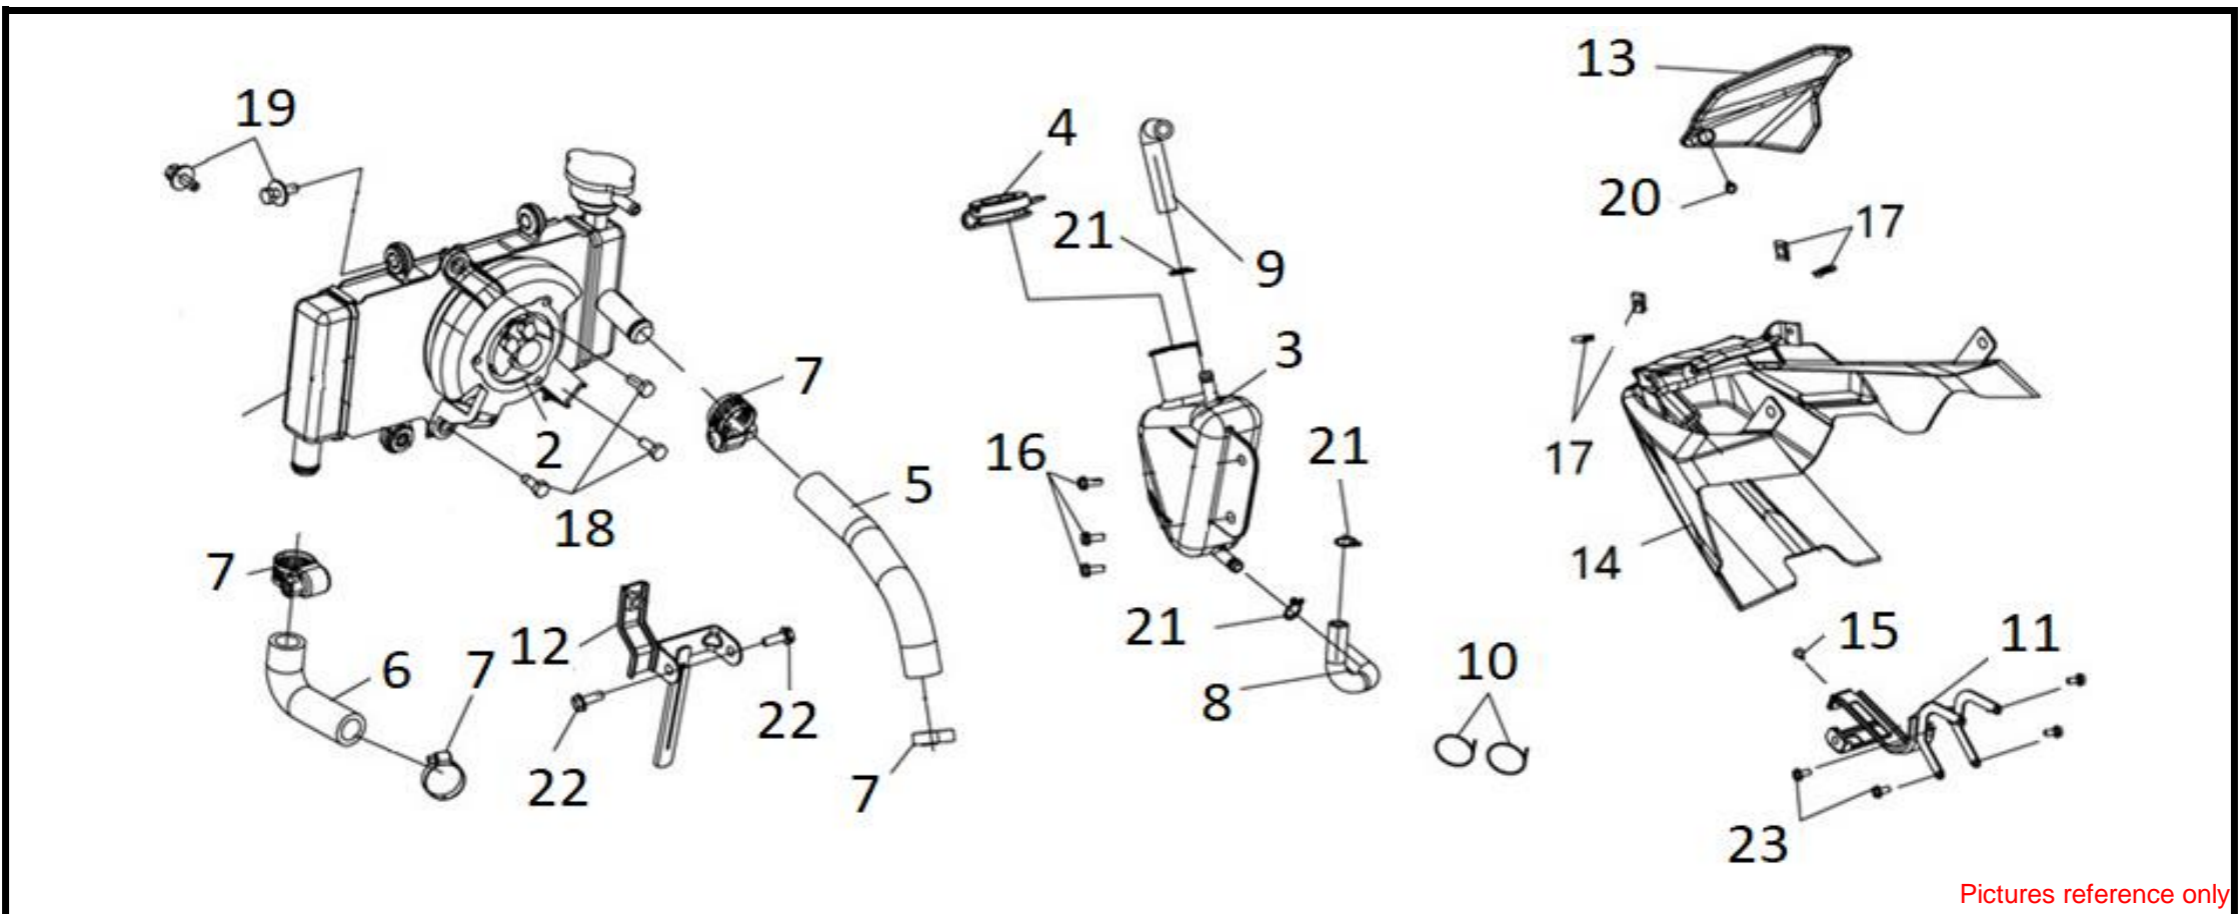

Pictures reference only

No	Parts Number	Parts Name	Qty	Remark
1	19010-VF3-000	Radiator Comp.	1	
2	19020-VF3-000	Shroud Ass'y	1	
3	19101-VF3-000-VN	Reserve Tank	1	
4	19104-M9Q-000	Reserve Tank Cap	1	
5	19501-VF3-000	Radiator Inlet Water Hose	1	
6	19503-VF3-000	Radiator Outlet Water Hose	1	
7	19505-VF3-000	Tube Clamp D23	2	
8	19507-VF3-000	Res. Tank Water Tube A	1	
9	19509-VF3-000	Res. Tank Water Tube B	1	
10	32161-T15-000	Wire Band 250 mm	2	
11	50261-VF3-000	Under Spoiler Stay A	1	
12	50267-VF3-000	Reserve Tank Stay B	1	
13	50350-VF3-000-VN	R. Eng. Hanger Protector	1	Black
14	64300-VF3-000-KU	Under Spoiler	1	Black
15	90110-G22-0001	Special Screw 6*14 mm	1	
16	90112-M8Q-0000-VN	Flange Bolt 6 mm	3	
17	90302-SA4-003B	Nut Spring 4 mm	4	
18	93401-06016-07	Washer Bolt 6*16 mm	3	
19	93404-06022-07	Washer Bolt 6*22 mm	2	
20	93891-06012-07	Washer Screw 6*12 mm	1	
21	95002-02130	Tube Clip B12.5 mm	3	
22	95801-06016-08	Flange Bolt 6*16 mm	2	
23	96001-06012-07	Sh. Flange Bolt 6*12 mm	4	

●Please check the color & stripe information according to the color index !