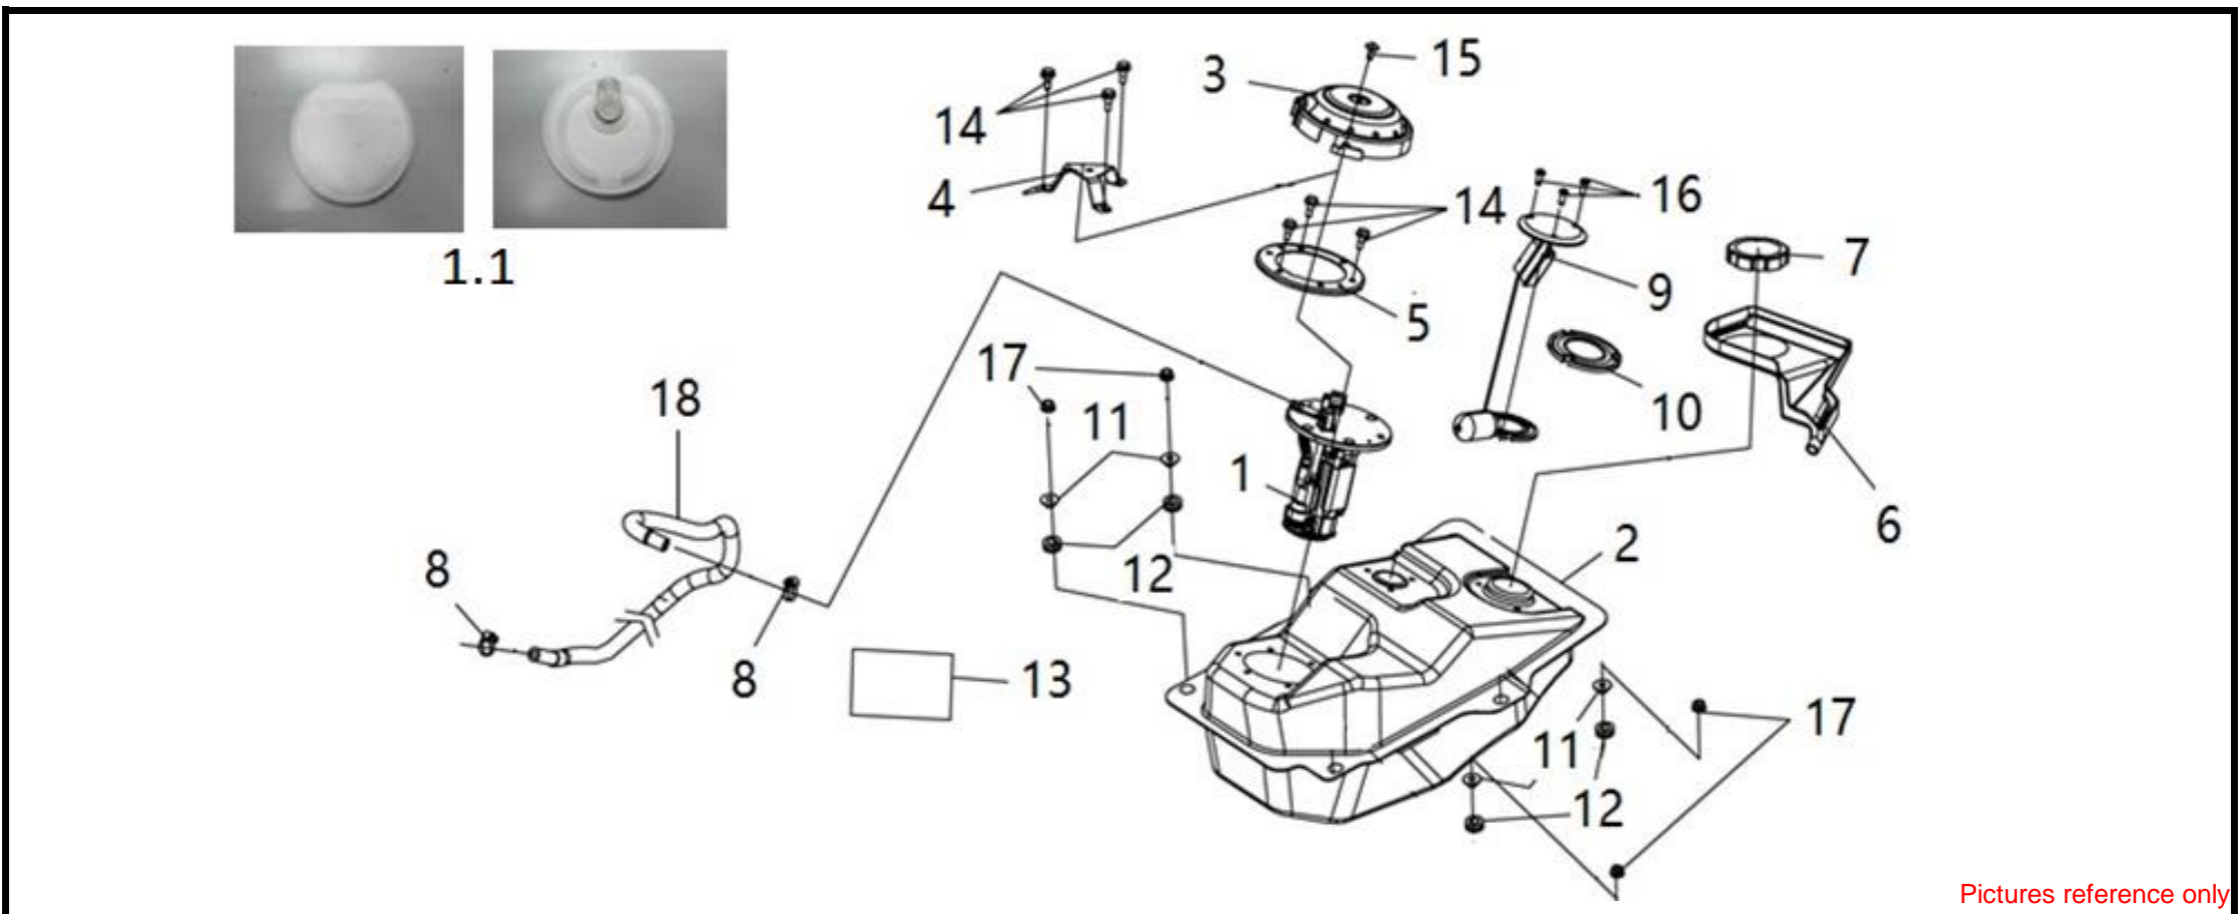

Pictures reference only

No	Parts Number	Parts Name	Qty	Remark
1	16700-FSA-0002	Fuel Pump Ass'y	1	
1.1	16711-VE1-0000	Fuel Filter	1	
2	17500-VF3-000	Fuel Tank Comp.	1	
3	17501-VE1-0002	Fuel Tank Top Cover	1	
4	17502-VE1-0000	Fuel Pump Stay A	1	
5	17503-VE1-0000	Fuel Pump Stay B	1	
6	17504-VF3-0000	Fuel Tank Cover	1	
7	17620-VA3-0000	Fuel Filler Cap Ass'y	1	
8	19505-F81-000	Hose Clamp	2	
9	37800-VF3-000	Fuel Unit Ass'y	1	
10	37801-X01-0001	Base Packing	1	
11	80107-VE1-0000	Fuel Tank Collar	4	
12	80108-VE1-0000	Fuel Tank Rubber	4	
13	81219-VB1-0000	Washing Motor Caution Label	1	
14	90116-VVE-0001	Fuel Unit Bolt	6	
15	90118-T15-900	Washer Screw 5*14 mm	1	
16	93892-05012-08	Washer Screw 5*12 mm	3	
17	94050-06080	Flange Nut 6 mm	4	
18	17508-VF3-000	Fuel Hose	1	

●Please check the color & stripe information according to the color index !