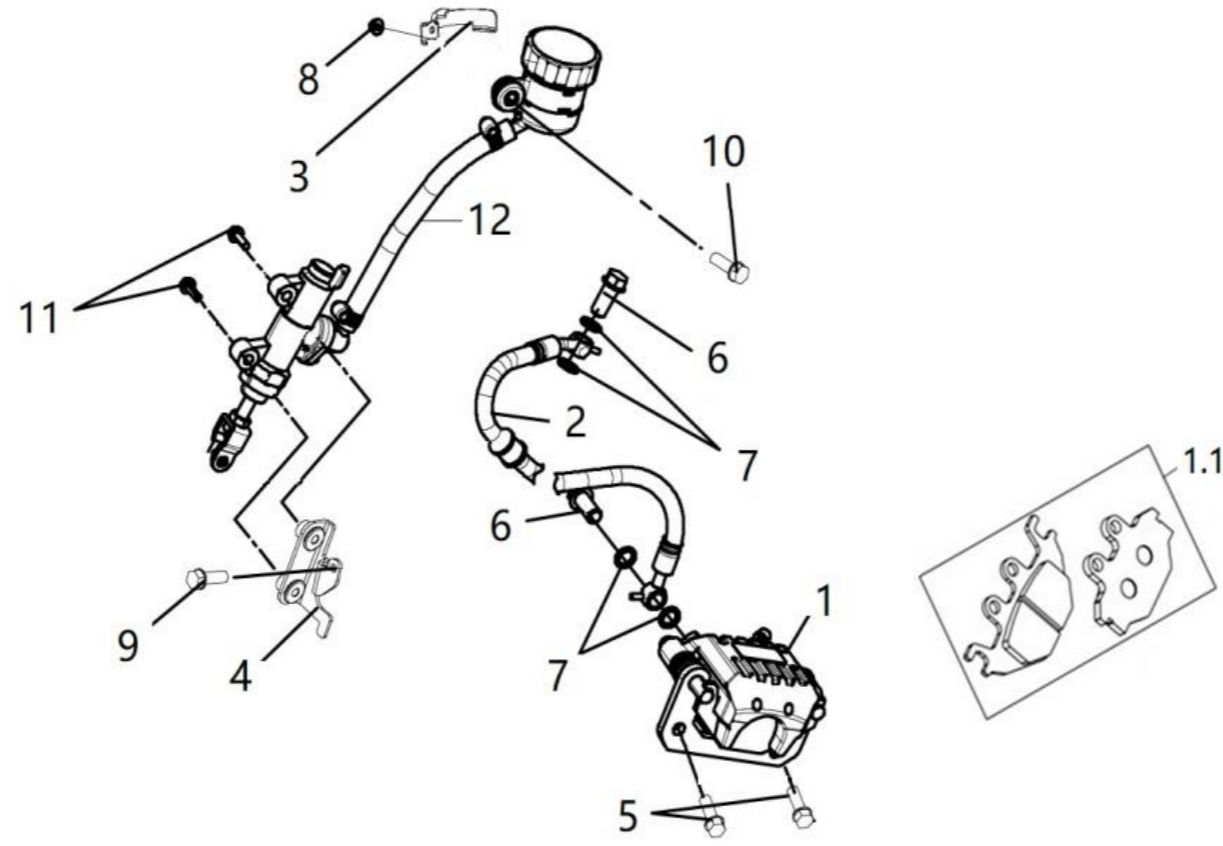

Pictures reference only

No	Parts Number	Parts Name	Qty	Remark
1	43100-VF3-000-VN	Rr. Caliper Ass'y	1	
1.1	43108-BAA-000-A	Rear Pad Set	1	
2	43126-VF3-000-VN	Rr. Brk. Hose Ass'y	1	
3	50282-VF3-000	Brake Fluid Cup Brkt.	1	
4	50351-VF3-000	Foot Master Cylinder Stay Comp.	1	
5	90106-B7A-000	Flange Bolt 8*25 mm	2	
6	90145-MS9-611	Oil Bolt 10*22 mm	2	
7	90545-300-000	Oil Bolt Washer	4	
8	94050-05080	Flange Nut 5 mm	1	
9	95801-06012-07	Flange Bolt 6*12 mm	1	
10	95801-06016-07	Flange Bolt 6*16 mm	1	
11	95801-08032-07	Flange Bolt 8*32 mmn	2	
12	4650A-VF3-000-VN	Foot Master Cyl. Ass'y	1	

●Please check the color & stripe information according to the color index !