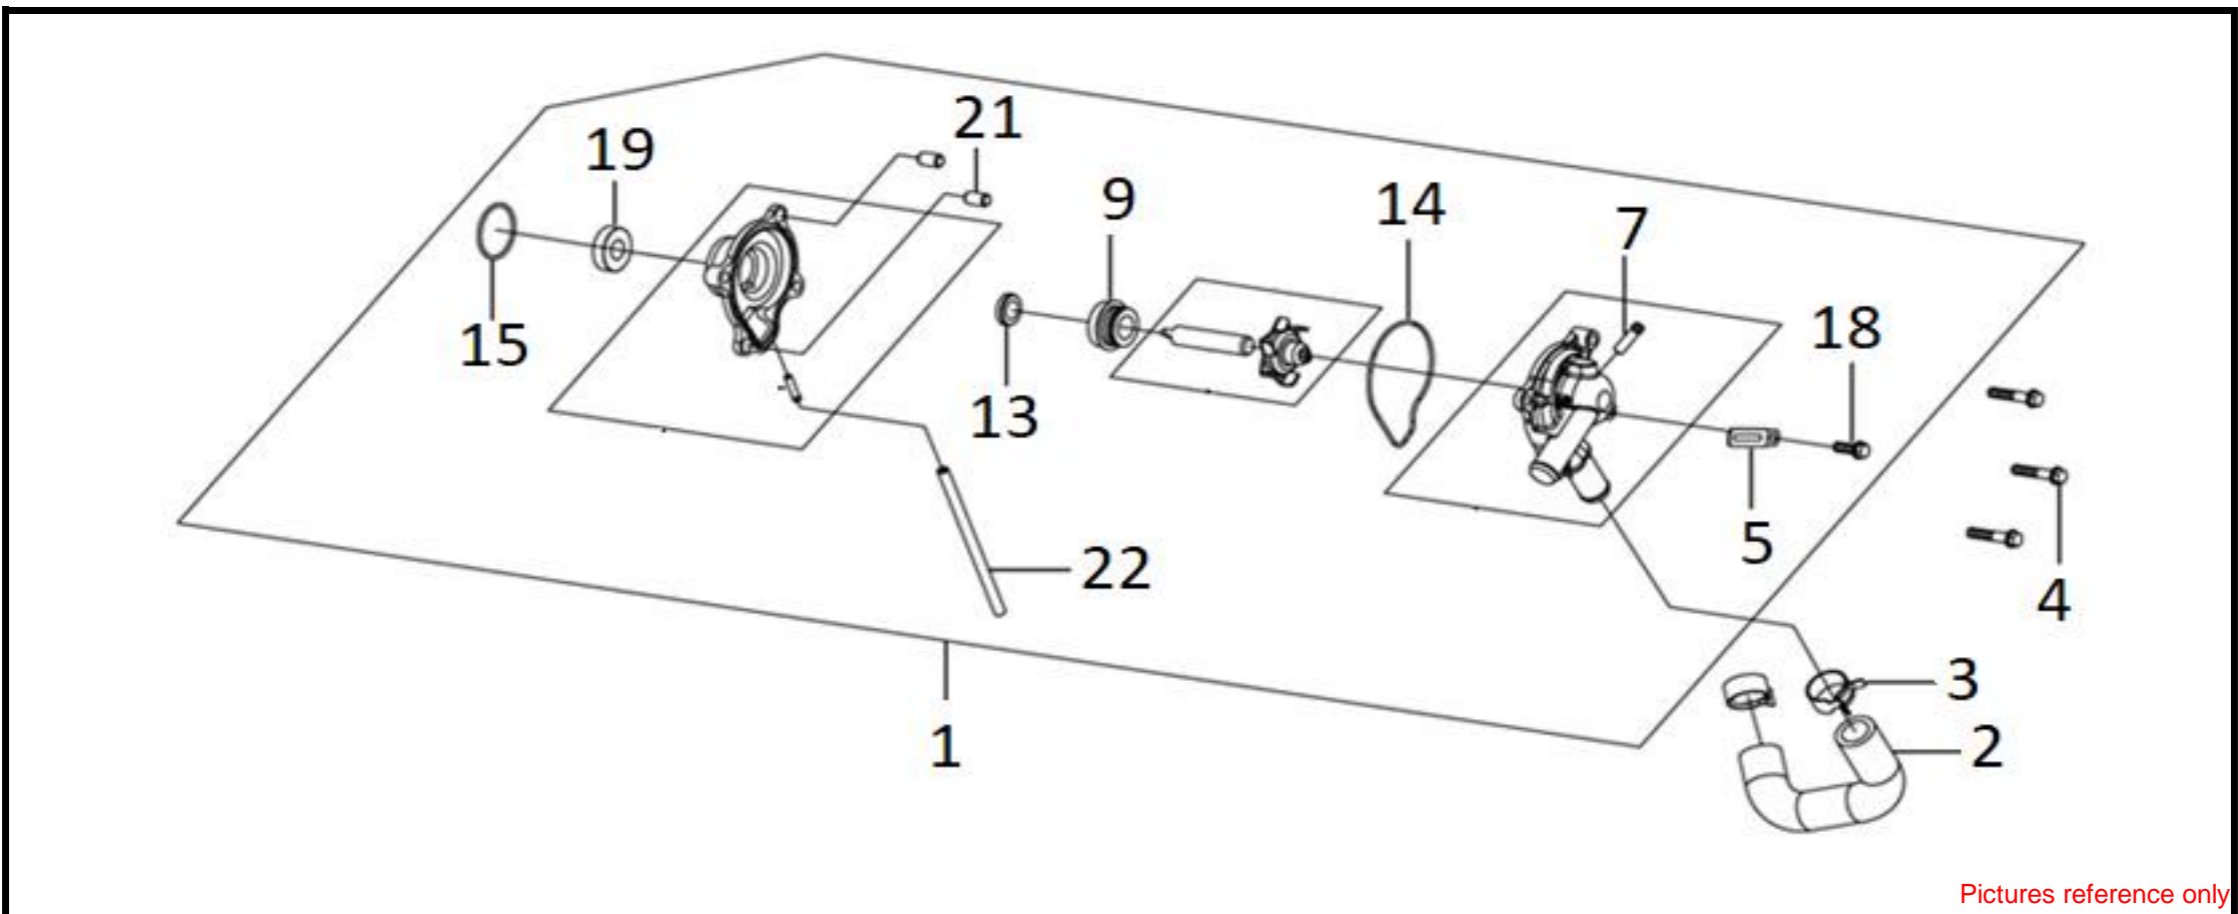

Pictures reference only

No	Parts Number	Parts Name	Qty	Remark
1	1922A-VF3-000	Water Pump Ass'y	1	
2	19502-VF3-000	Water Hose (17*25) mm	1	
3	19505-VF3-000	Tube Clamp D23	2	
4	96001-06030-00	Sh. Flange Bolt 6*30 mm	3	
5	12342-X01-000	Clamp (50mm)	1	
7	17102-M9Q-300-L1	Fuel Joint	1	
9	19217-H9A-300	Mechanical Seal	1	
13	91205-KF0-003	Oil Seal 12*20*5 mm	1	
14	91302-VF3-000	Water Pump Cover O-Ring	1	
15	91308-HMA-000	O-Ring 34*2.0mm	1	
18	96001-06016-00	Sh. Flange Bolt 6*16 mm	1	
19	96140-60010-00	Radial Ball Brg. 6001 (CJB)	1	
21	94301-08140	Dowel Pin 8X14 mm	2	
22	95005-35250-50	Tube(3.5*250) mm	1	

●Please check the color & stripe information according to the color index !