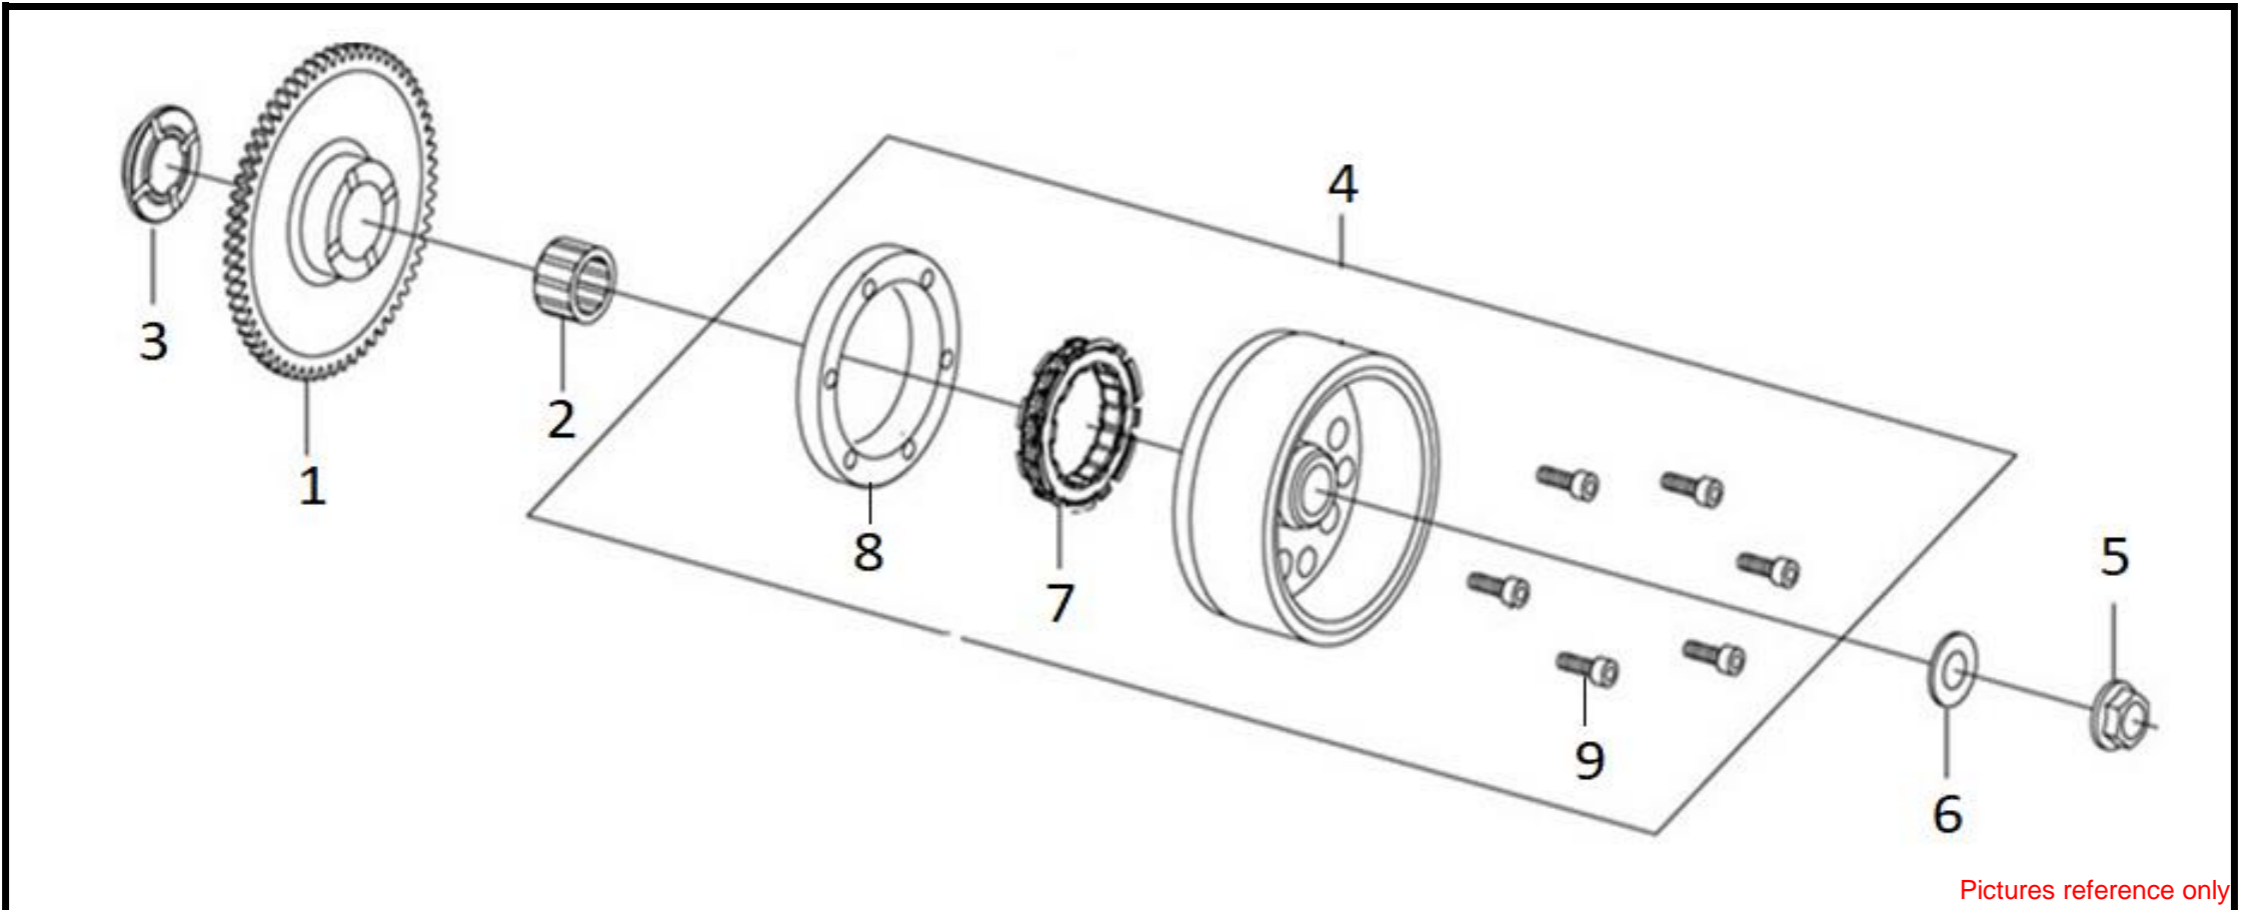

Pictures reference only

No	Parts Number	Parts Name	Qty	Remark
1	28110-VF3-000-VN	Starting Driven Gear	1	
2	28112-BHA-000	Needle Bearing KT22X29X17.8S	1	
3	28115-VF3-000-L1	Starter Driven Gear Collar	1	
4	3111A-VF3-000	Flywheel Ass'y	1	
5	90201-KR8-751-M1	Flange Nut 14 mm	1	
6	90401-KJ9-000	Thrust Washer 14.2*28*2 mm	1	
7	28120-VF3-000-VN	One Way Clutch Comp.	1	
8	28128-VF3-000-VN	Starting Clutch Outer	1	
9	90001-VF3-000	Socket Bolt 6*18 mm	6	

●Please check the color & stripe information according to the color index !