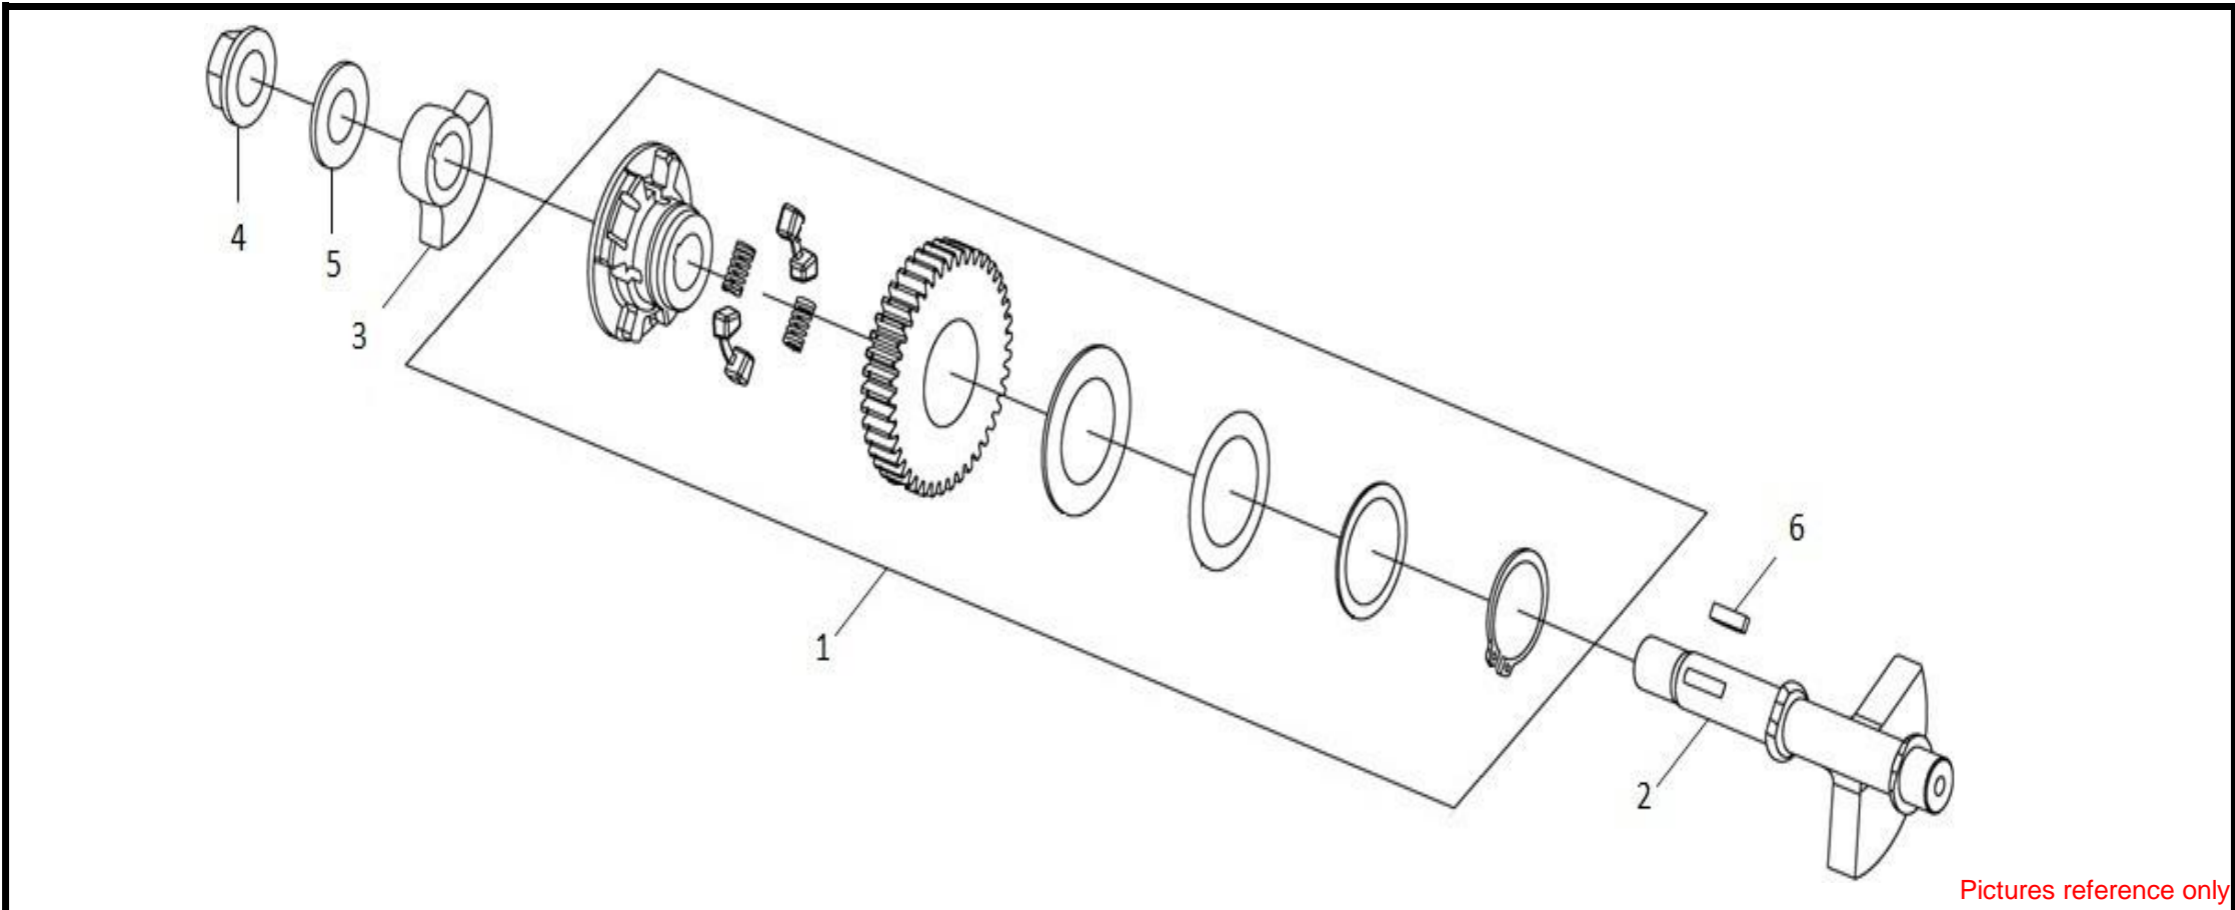

Pictures reference only

No	Parts Number	Parts Name	Qty	Remark
1	1333A-VF3-000-VN	Balance Driven Gaer Ass'y	1	
2	13301-VFA-000-VN	Balance Shaft	1	
3	13429-VF3-000-VN	Balance Weight	1	provide while stock last
4	90201-KR8-751-M1	Flange Nut 14 mm	1	
5	90401-KJ9-000	Thrust Washer 14.2*28*2 mm	1	
6	90702-BHA-000	Woodruff Key 25*14*4.6 mm	1	

●Please check the color & stripe information according to the color index !