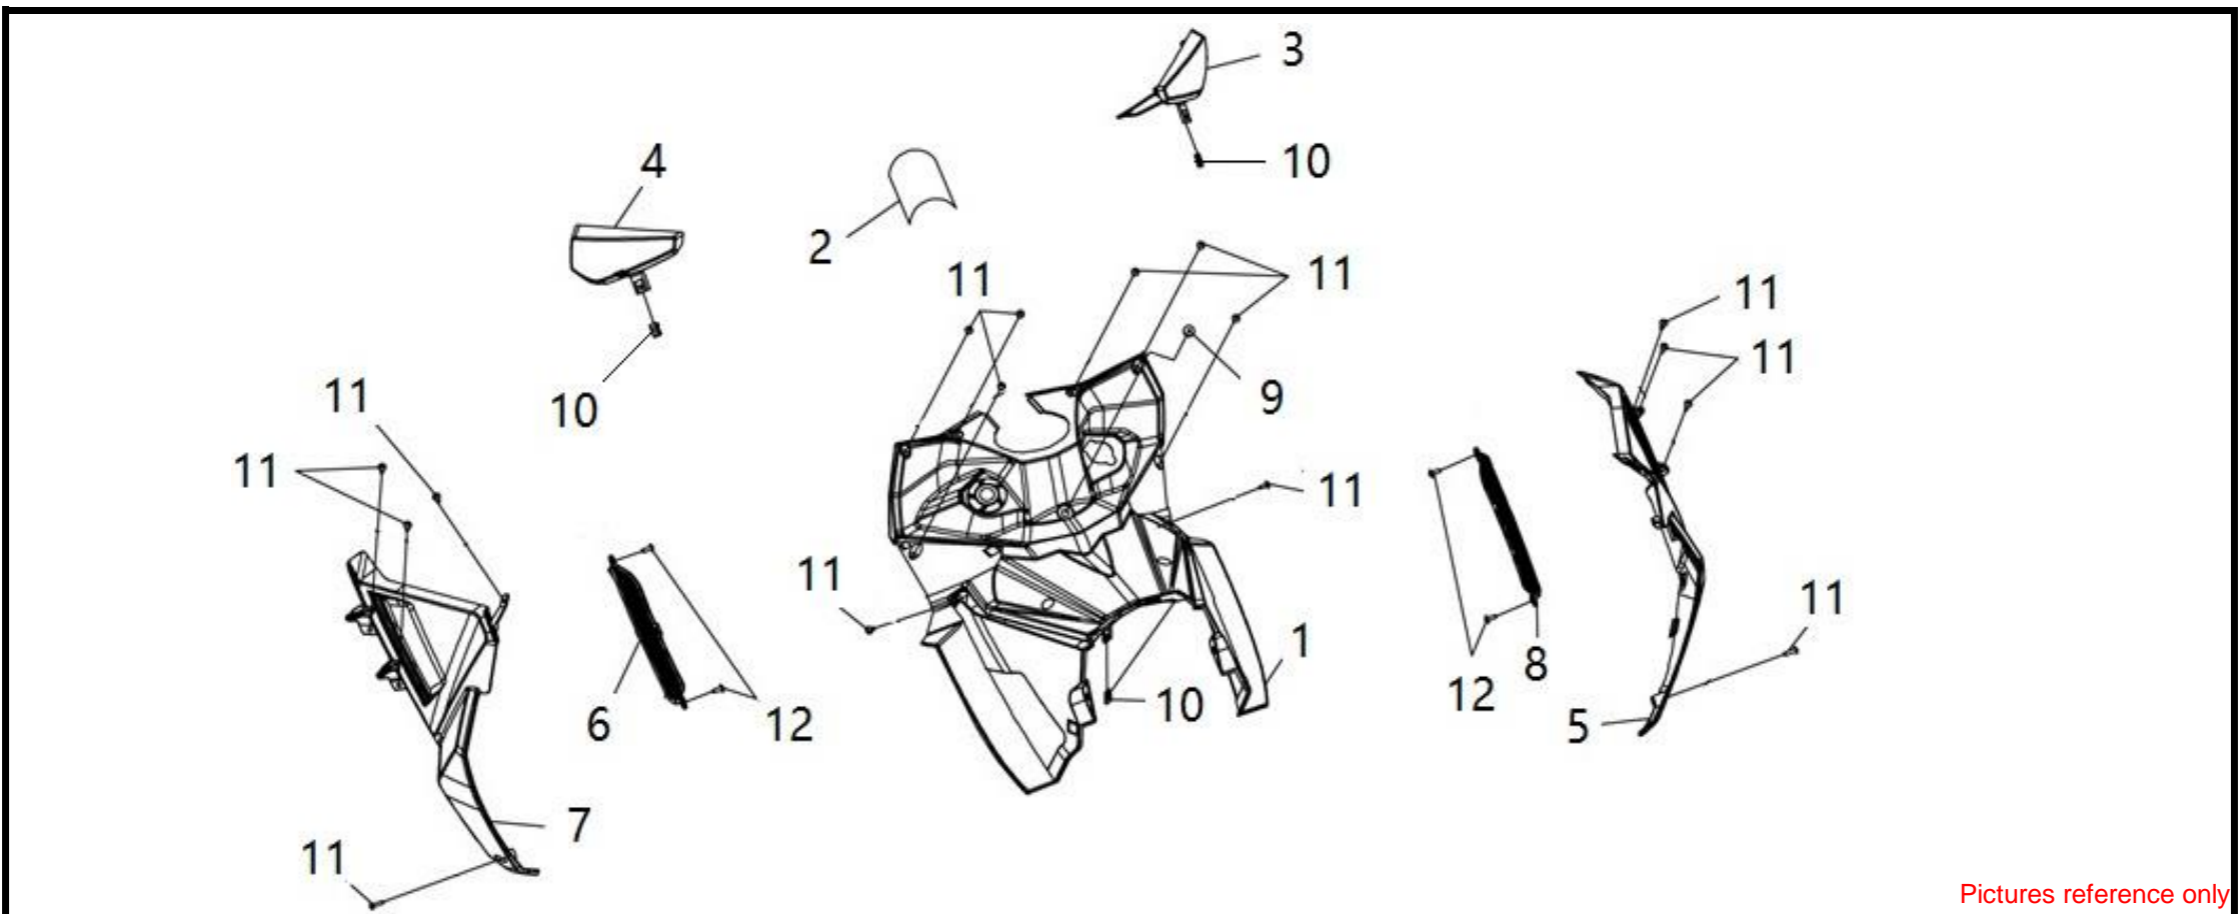

Pictures reference only

No	Parts Number	Parts Name	Qty	Remark
1	64101-VF3-000	Main Pipe Cover	1	Black
2	64102-VF3-000	Main Pipe Joint Cap	1	Black
3	64303-VF3-000-KT	R. Main Pipe Inner Cover (BK-501U)	1	Black (for Matte Black/ Green Bike)
3	64303-VF3-000-IF	R. Main Pipe Inner Cover (GY-097)	1	Matt Gray (for Matt Gray/ Orange Bike)
4	64304-VF3-000-KT	L. Main Pipe Inner Cover (BK-501U)	1	Black (for Matte Black/ Green Bike)
4	64304-VF3-000-IF	L. Main Pipe Inner Cover (GY-097)	1	Matt Gray (for Matt Gray/ Orange Bike)
5	83510-VF3-000-KT	R. Side Cover (BK-501U)	1	Black (for Matte Black/ Green Bike)
5	83510-VF3-000-OE	R. Side Cover (OR-1655C)	1	Orange (for Matt Gray/ Orange Bike)
6	83611-VF3-000-VN	L. Side Cover Grille	1	
7	83610-VF3-000-KT	L. Side Cover (BK-501U)	1	Black (for Matte Black/ Green Bike)
7	83610-VF3-000-OE	L. Side Cover (OR-1655C)	1	Orange (for Matt Gray/ Orange Bike)
8	83511-VF3-000-VN	R. Side Cover Grille	1	
9	90110-G22-0001	Special Screw 6*14 mm	1	
10	90302-SA4-003B	Nut Spring 4 mm	4	
11	93903-44480	Tapping Screw 4*16 mm	16	
12	93903-34320	Tapping Screw 4*12 mm	4	

●Please check the color & stripe information according to the color index !