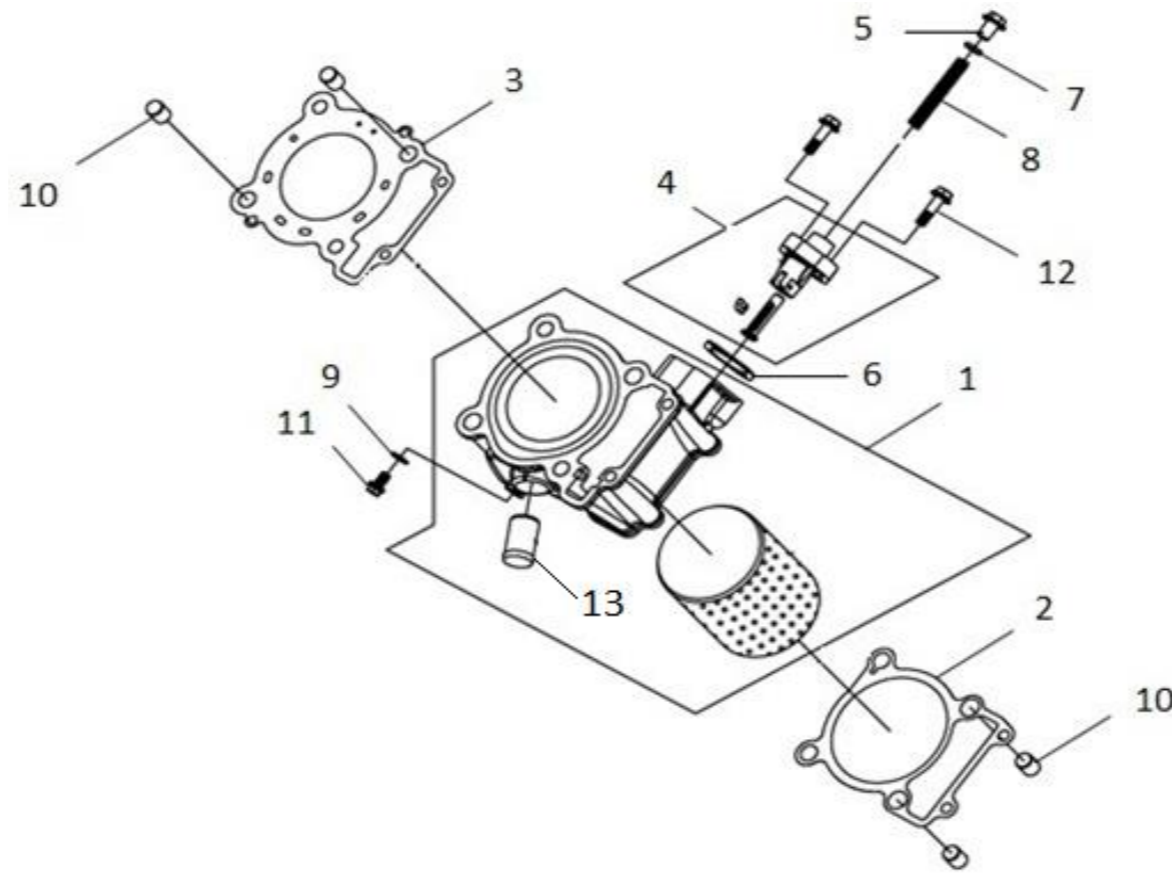

Pictures reference only

No	Parts Number	Parts Name	Qty	Remark
1	1210A-VF3-000	CYLINDER ASS'Y. (BK-01AC-C)	1	
2	12191-VF3-000	Cylinder Gasket	1	
3	12251-VF3-000-VN	Cylinder Head Gasket	1	
4	14520-BAA-000	Tensioner Lifter Ass'y	1	
5	14522-H6T-000	Adjuster Bolt	1	
6	14523-M9Q-000	Tensioner Lifter Gasket	1	
7	14524-H6T-000	O-Ring	1	
8	14525-H6T-000	Adjuster Spring	1	
9	90478-700-000	Washer A 6 mm	1	
10	90704-HLK-000	Dowel Pin 11*14 mm	4	
11	96001-06010-00-L1	Sh. Flange Bolt 6*10 mm	1	
12	96001-06022-07	Sh Flange Bolt 6*22 mm	2	
13	11335-BAA-300-K1	Water Hose Joint	1	

●Please check the color & stripe information according to the color index !