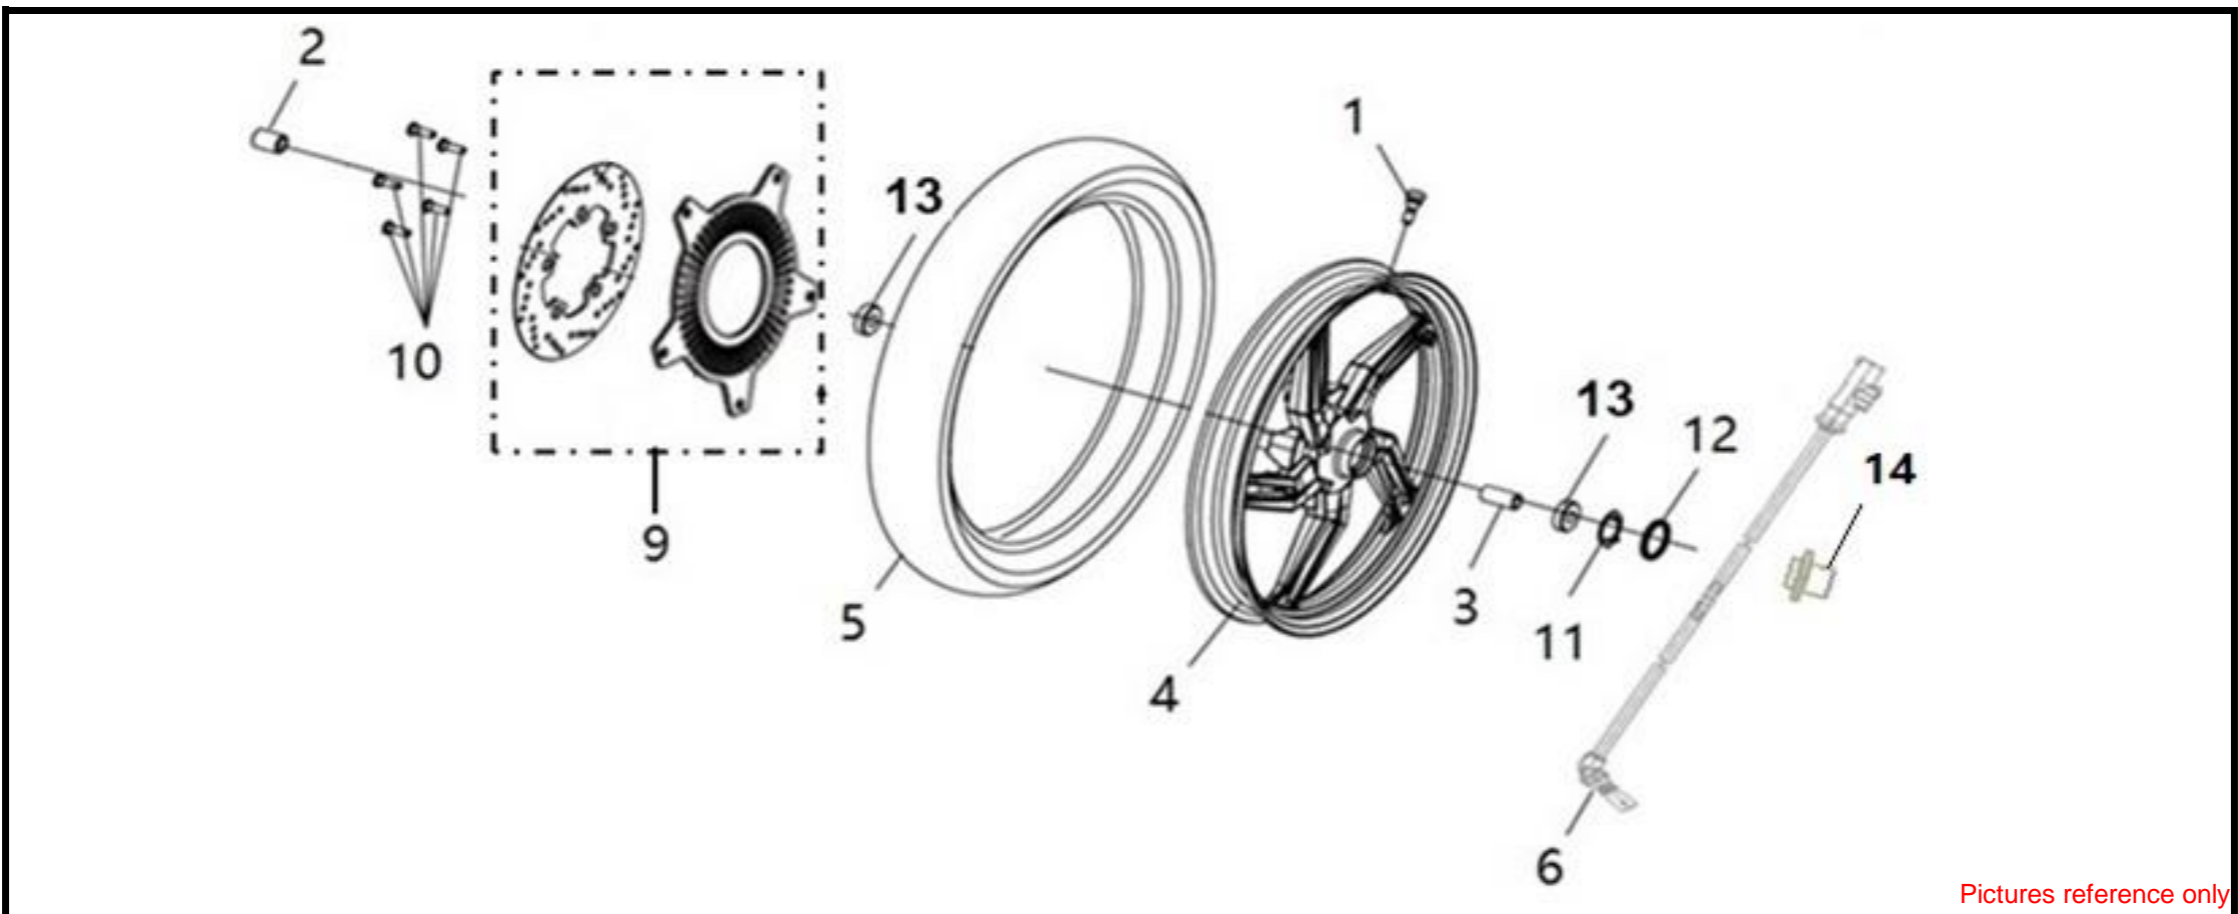

Pictures reference only

No	Parts Number	Parts Name	Qty	Remark
1	42753-VVA-0000	Rim Valve	1	
2	44311-VF3-000	Fr Wheel Side Collar	1	
3	44620-VA1-0000	Fr. Axle Dist Collar	1	
4	44701-VF3-000-T3-VN	Fr. Wheel Cast - Green	1	Green (for Matte Black/ Green Bike)
4	44701-VF3-000-T4-VN	Fr. Wheel Cast (OR-1655C/S - Orange)	1	Orange (for Matt Gray/ Orange Bike)
5	44710-VF3-000	Fr . Tubeless Tire Ass'y	1	
6	44870-L4C-000-CN1	ABS. Speed Sensor	1	
9	4512A-VF5-000-VN	Fr. Brake Disk Comp.	1	
10	90106-N02-0002	Fr. Disk Bolt	5	
11	91252-030-003	Oil Seal 23*37*7 mm	1	
12	91258-410-0061-L1	Dust Seal 40*50*5 mm	1	
13	96150-63010-10-VN	Radial Bearing Ball 6301UU	2	
14	44321-VF5-0001	FR. WHEEL SIDE COLLAR A	1	

●Please check the color & stripe information according to the color index !