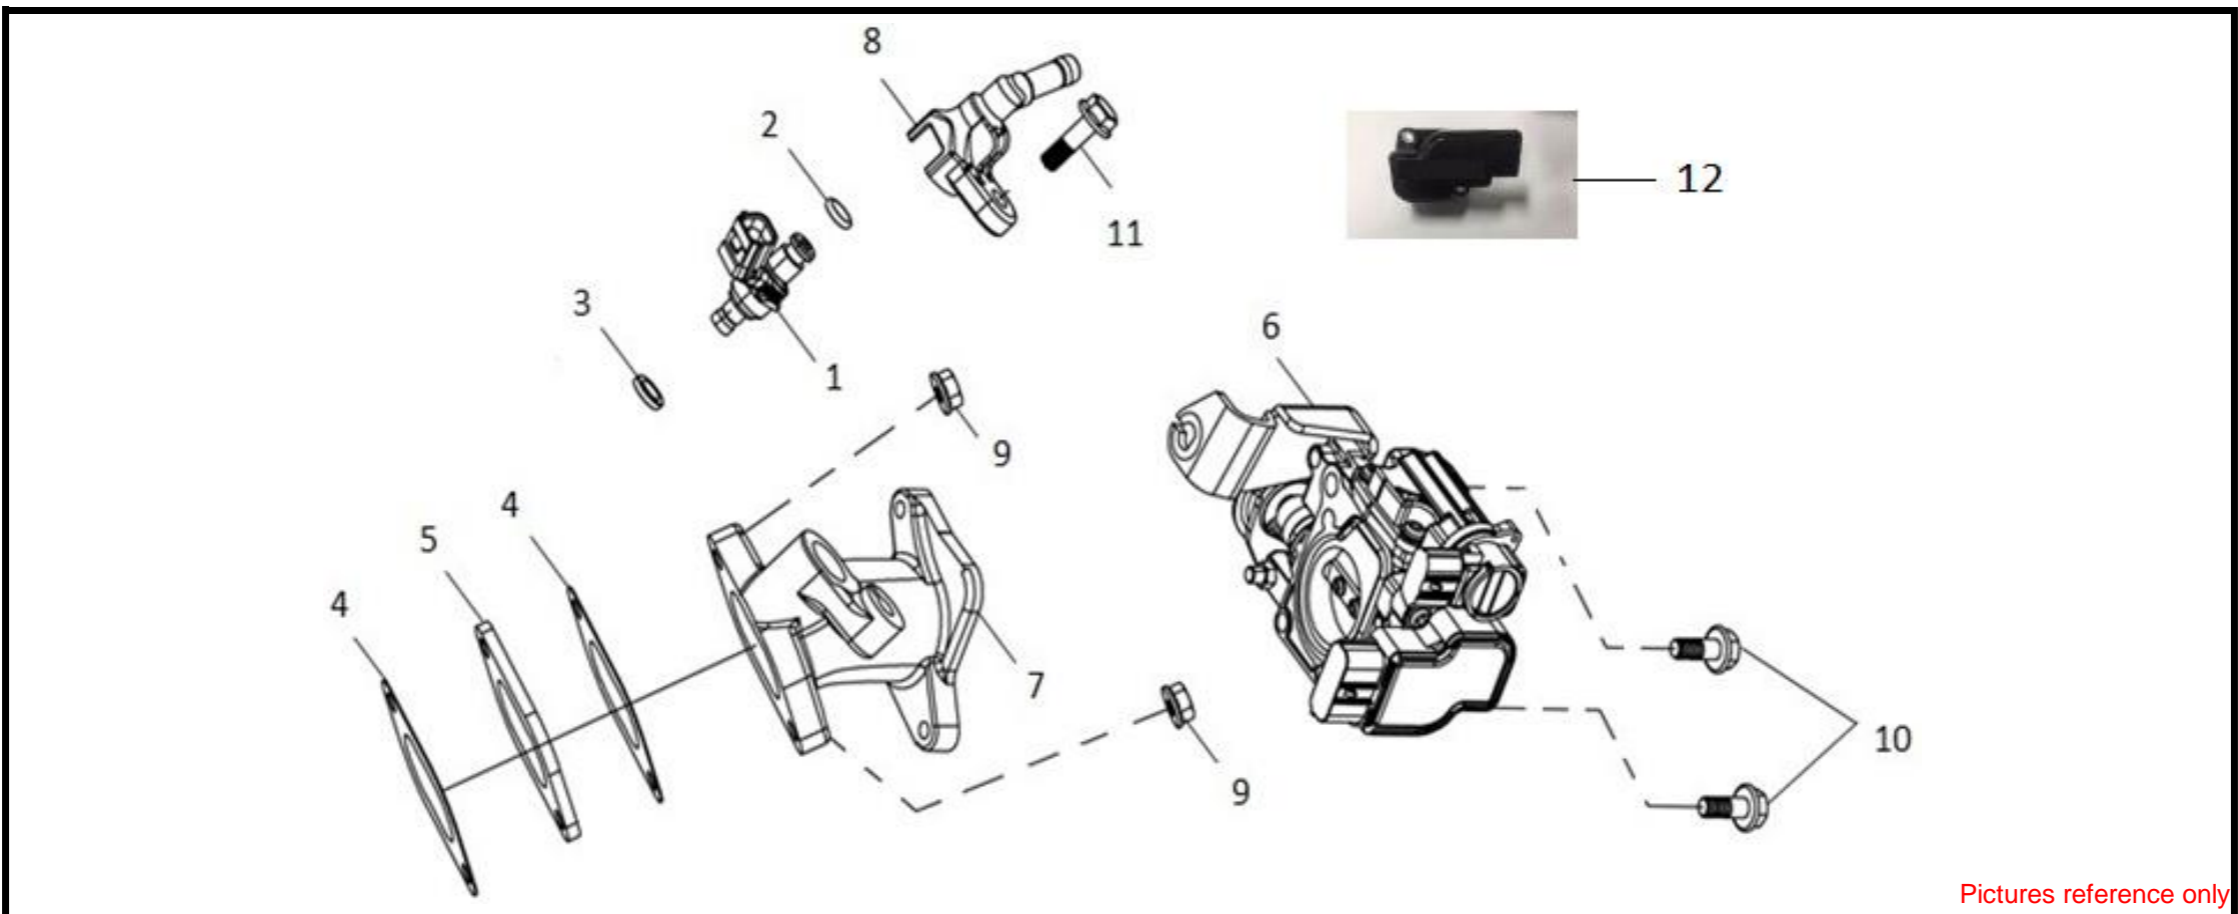

Pictures reference only

No	Parts Number	Parts Name	Qty	Remark
1	06414-FZK-000-L1	Fuel Injector	1	
2	06415-AVA-000-L1	O-Ring	1	
3	06416-HNS-000	Seal-Ring	1	
4	16201-VF3-000	Insulator Gasket	2	
5	16211-VF3-000	Insulator	1	
6	16401-VFA-000-01	Throttle Body Ass'y	1	
7	17110-VF3-000	Inlet Pipe	1	
8	17120-VF3-000-VN	Fuel Injector Cap	1	
9	94050-06000	Flange Nut 6 mm	2	
10	96001-06016-00	Sh. Flange Bolt 6*16 mm	2	
11	96001-06025-07	Sh. Flange Bolt 6*25 mm	1	
12	1640A-VF3-0000	Throttle Position Sensor Service Part Set	1	

●Please check the color & stripe information according to the color index !