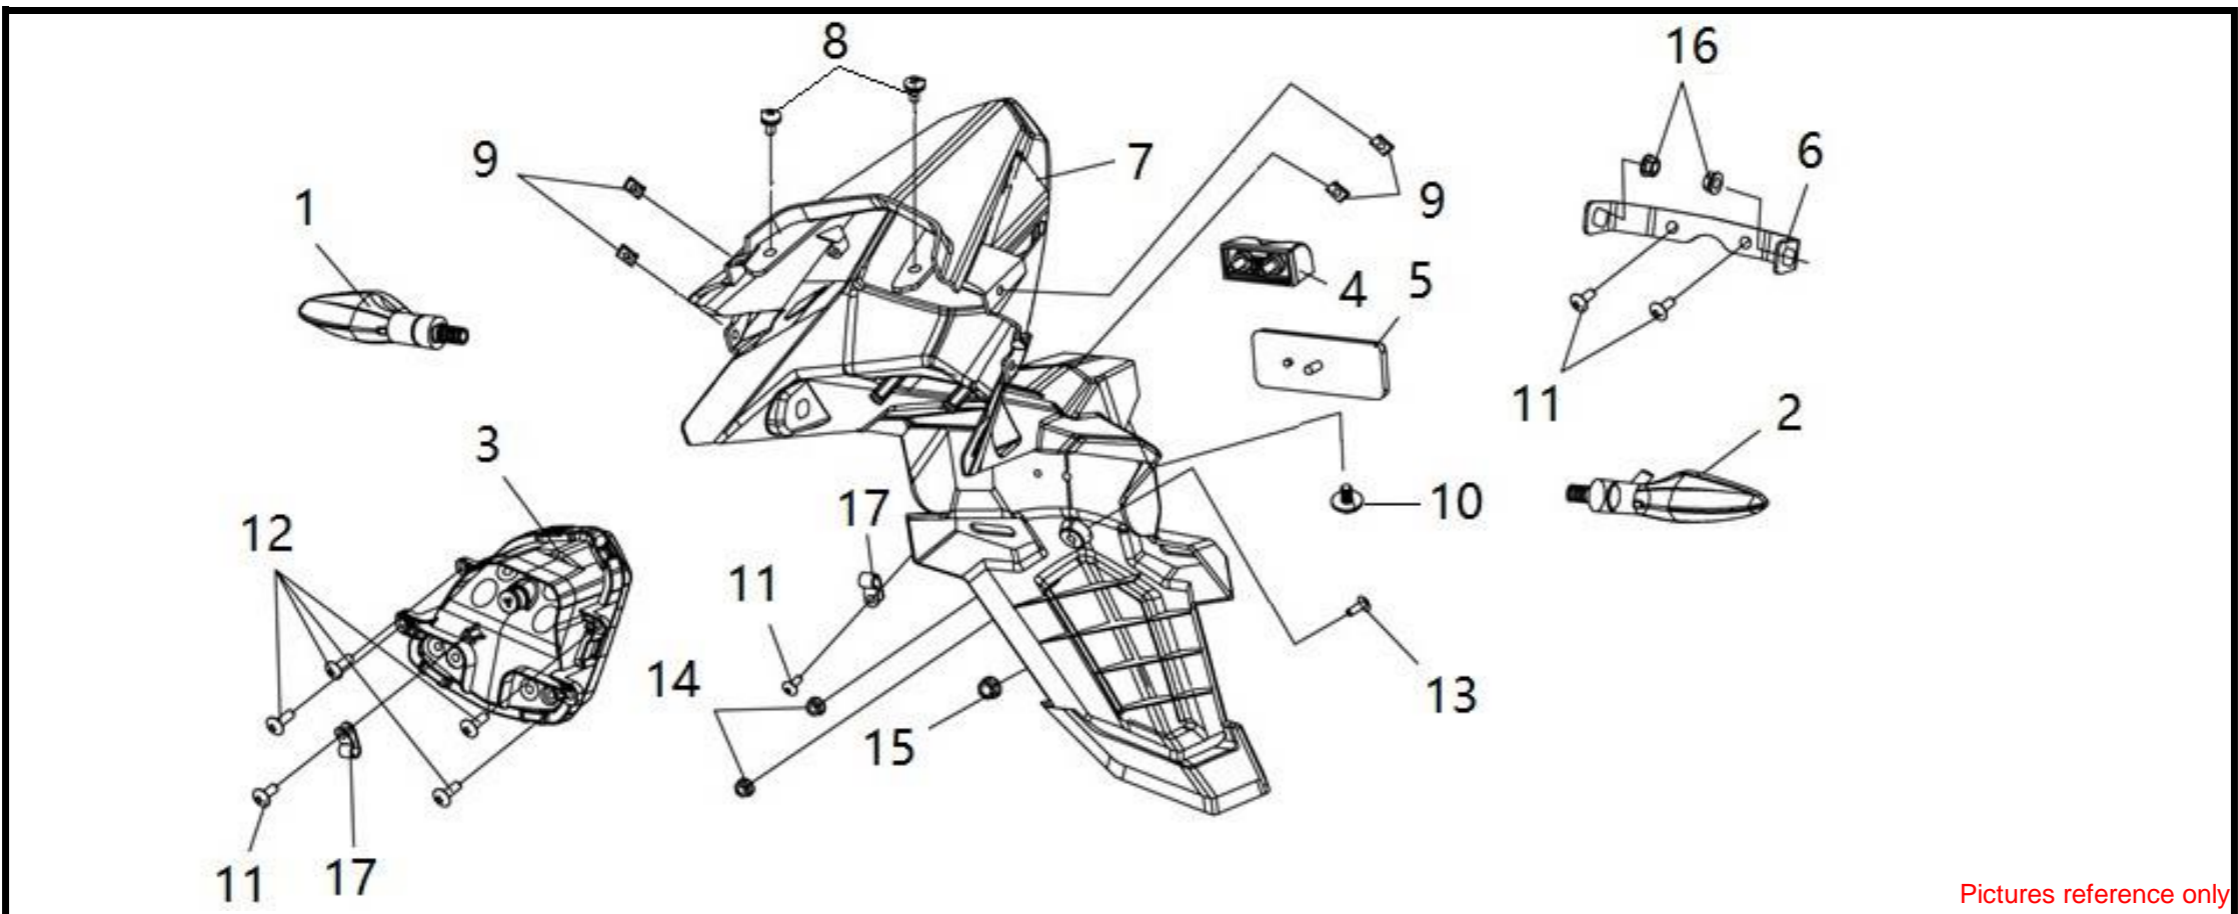

Pictures reference only

No	Parts Number	Parts Name	Qty	Remark
1	33600-VF3-000-VN	Rr. R. Winker Ass'y	1	
2	33650-VF3-000-VN	Rr. L. Winker Ass'y	1	
3	33700-VF3-000-VN	Tail Light Ass'y	1	
4	33740-BDA-000	License Light Ass'y	1	
5	33741-VT5-0000	Rr. Reflex Reflector	1	
6	50162-VF3-000	Rr. Fender Brkt.	1	
7	80100-VF3-000	Rr. Fender	1	Black
8	90110-G22-0001	Special Screw 6*14 mm	2	
9	90302-SA4-003B	Nut Spring 4 mm	4	
10	93404-06012-07	Washer Bolt 6*12 mm	1	
11	93903-34320	Tapping Screw 4*12 mm	4	
12	93903-34480	Tapping Screw 4*16 mm	4	
13	93903-44480	Tapping Screw 4*16 mm	1	
14	94050-04080	Flange Nut 4 mm	2	
15	94050-05080	Flange Nut 5 mm	1	
16	94050-10080	Flange Nut 10 mm	2	
17	94592-A5W-0000	Cable Clamp (1/4)	1	

●Please check the color & stripe information according to the color index !