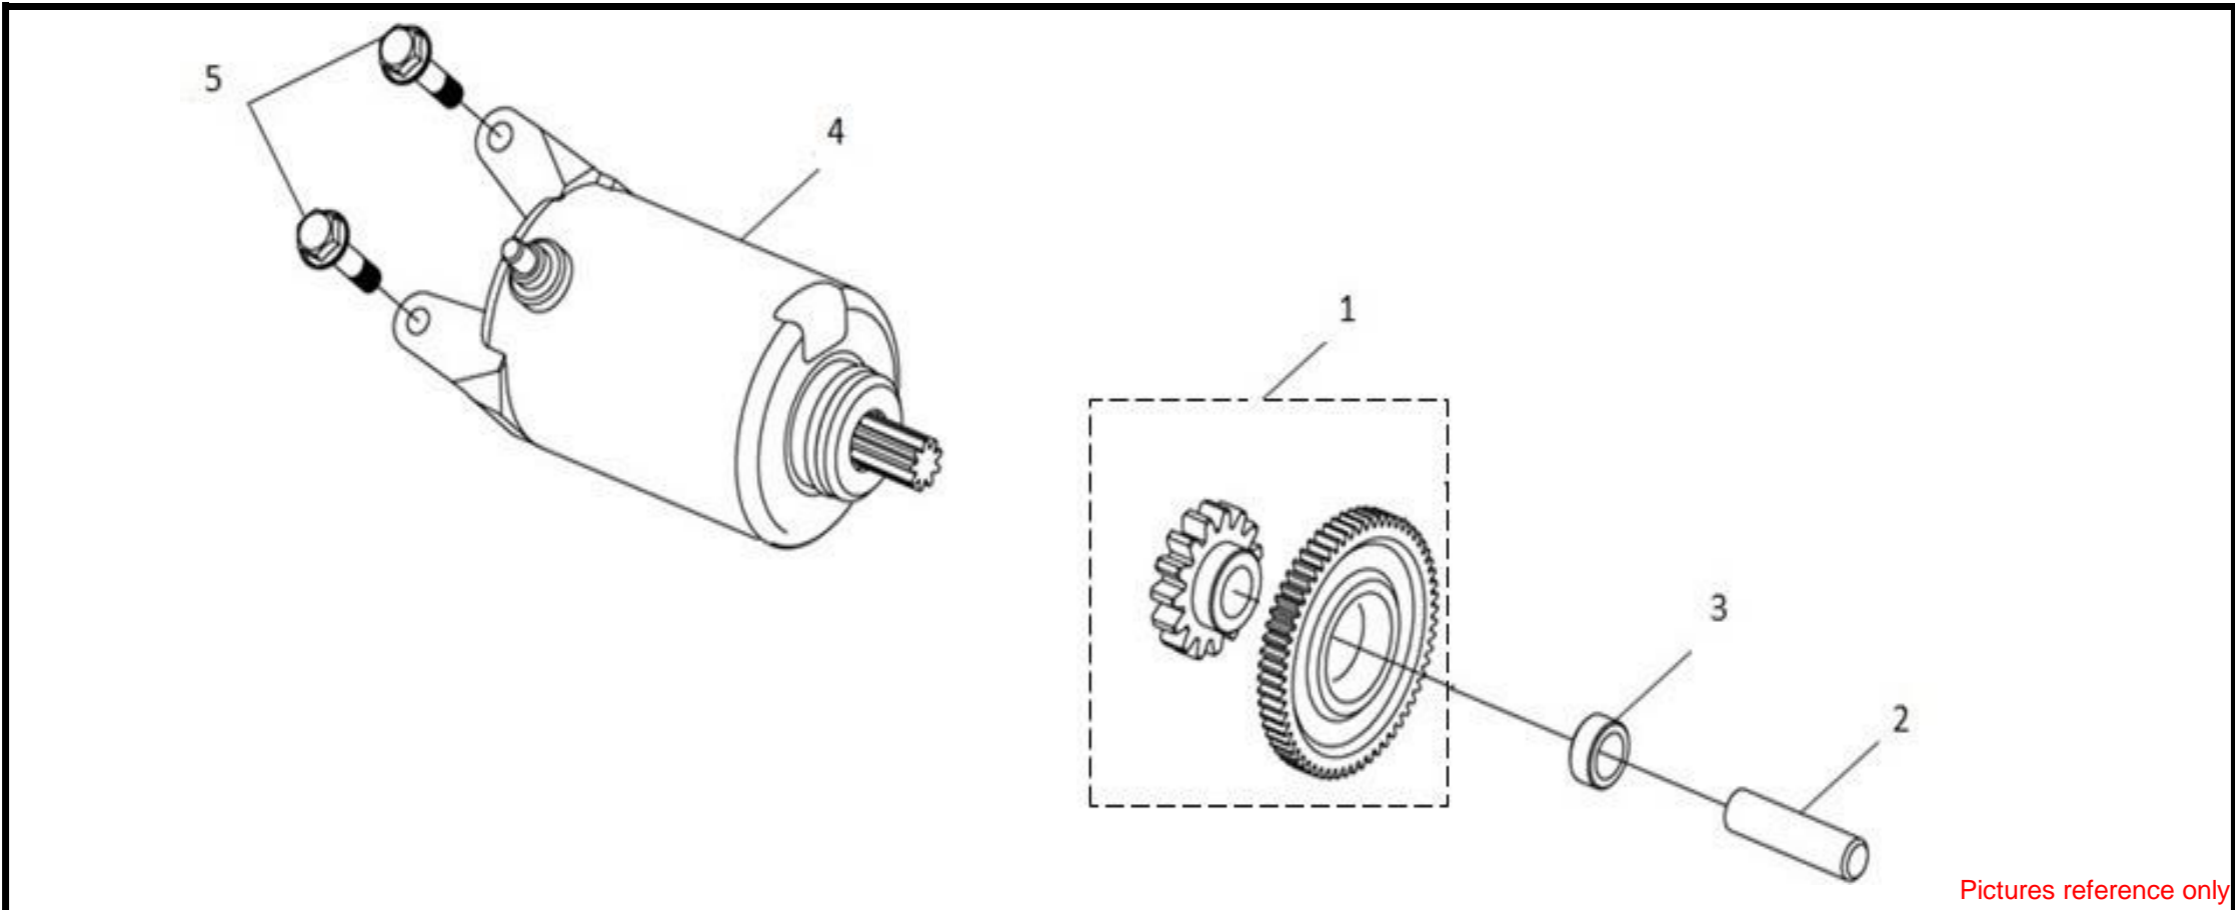

Pictures reference only

No	Parts Number	Parts Name	Qty	Remark
1	28100-VF3-000-VN	Starting Reduction Gear Comp.	1	
2	28102-BAA-000	Start Reduction Gear Shaft	1	
3	28133-VF3-000	Starting Reduction Collar	1	
4	31200-VF3-000	Start Motor Ass'y	1	
5	96001-06025-07	Sh. Flange Bolt 6*25 mm	2	

●Please check the color & stripe information according to the color index !