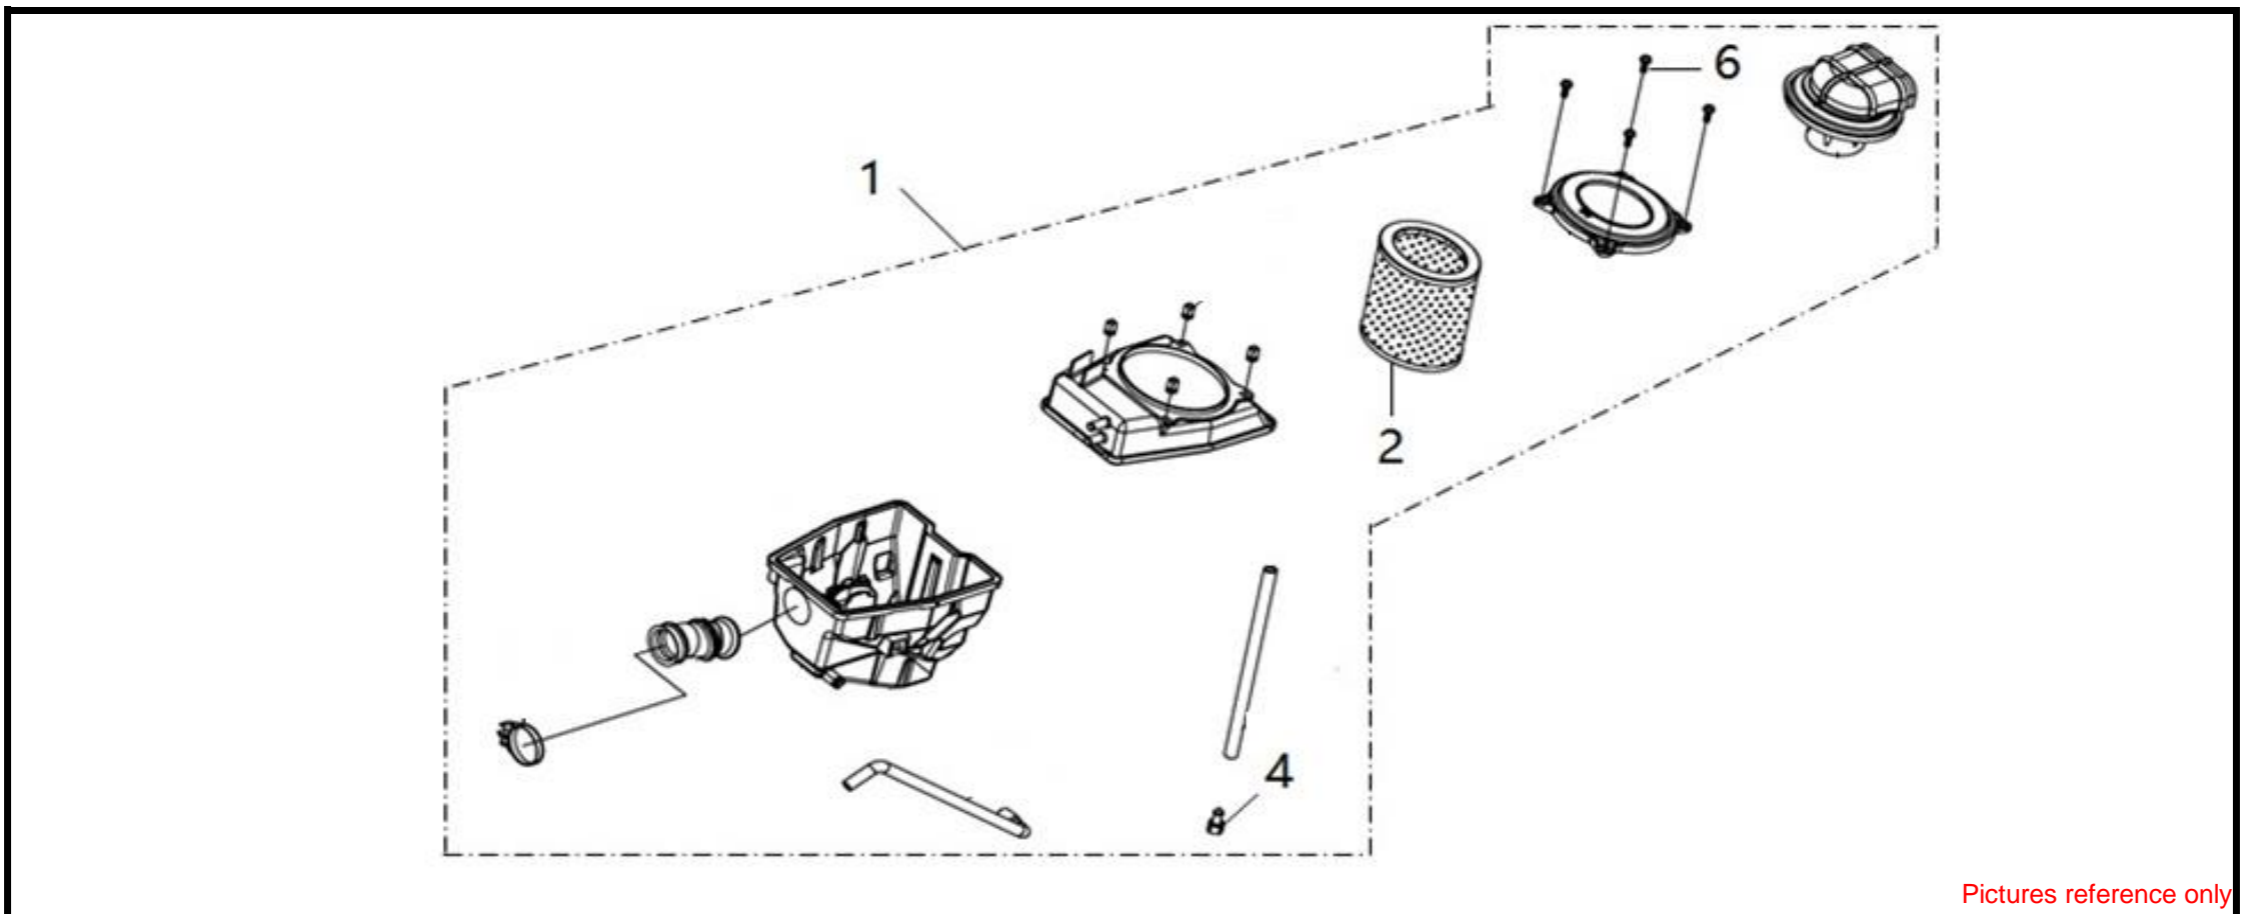

Pictures reference only

No	Parts Number	Parts Name	Qty	Remark
1	17200-VFA-000	Air Cleaner Ass'y	1	
2	17211-B9A-000	Air/C Element Comp.	1	
4	1737A-VUH-0000	Air/C Tube Plug Ass'y	1	
6	93891-05016-07	Washer Screw 5*16 mm	4	

●Please check the color & stripe information according to the color index !