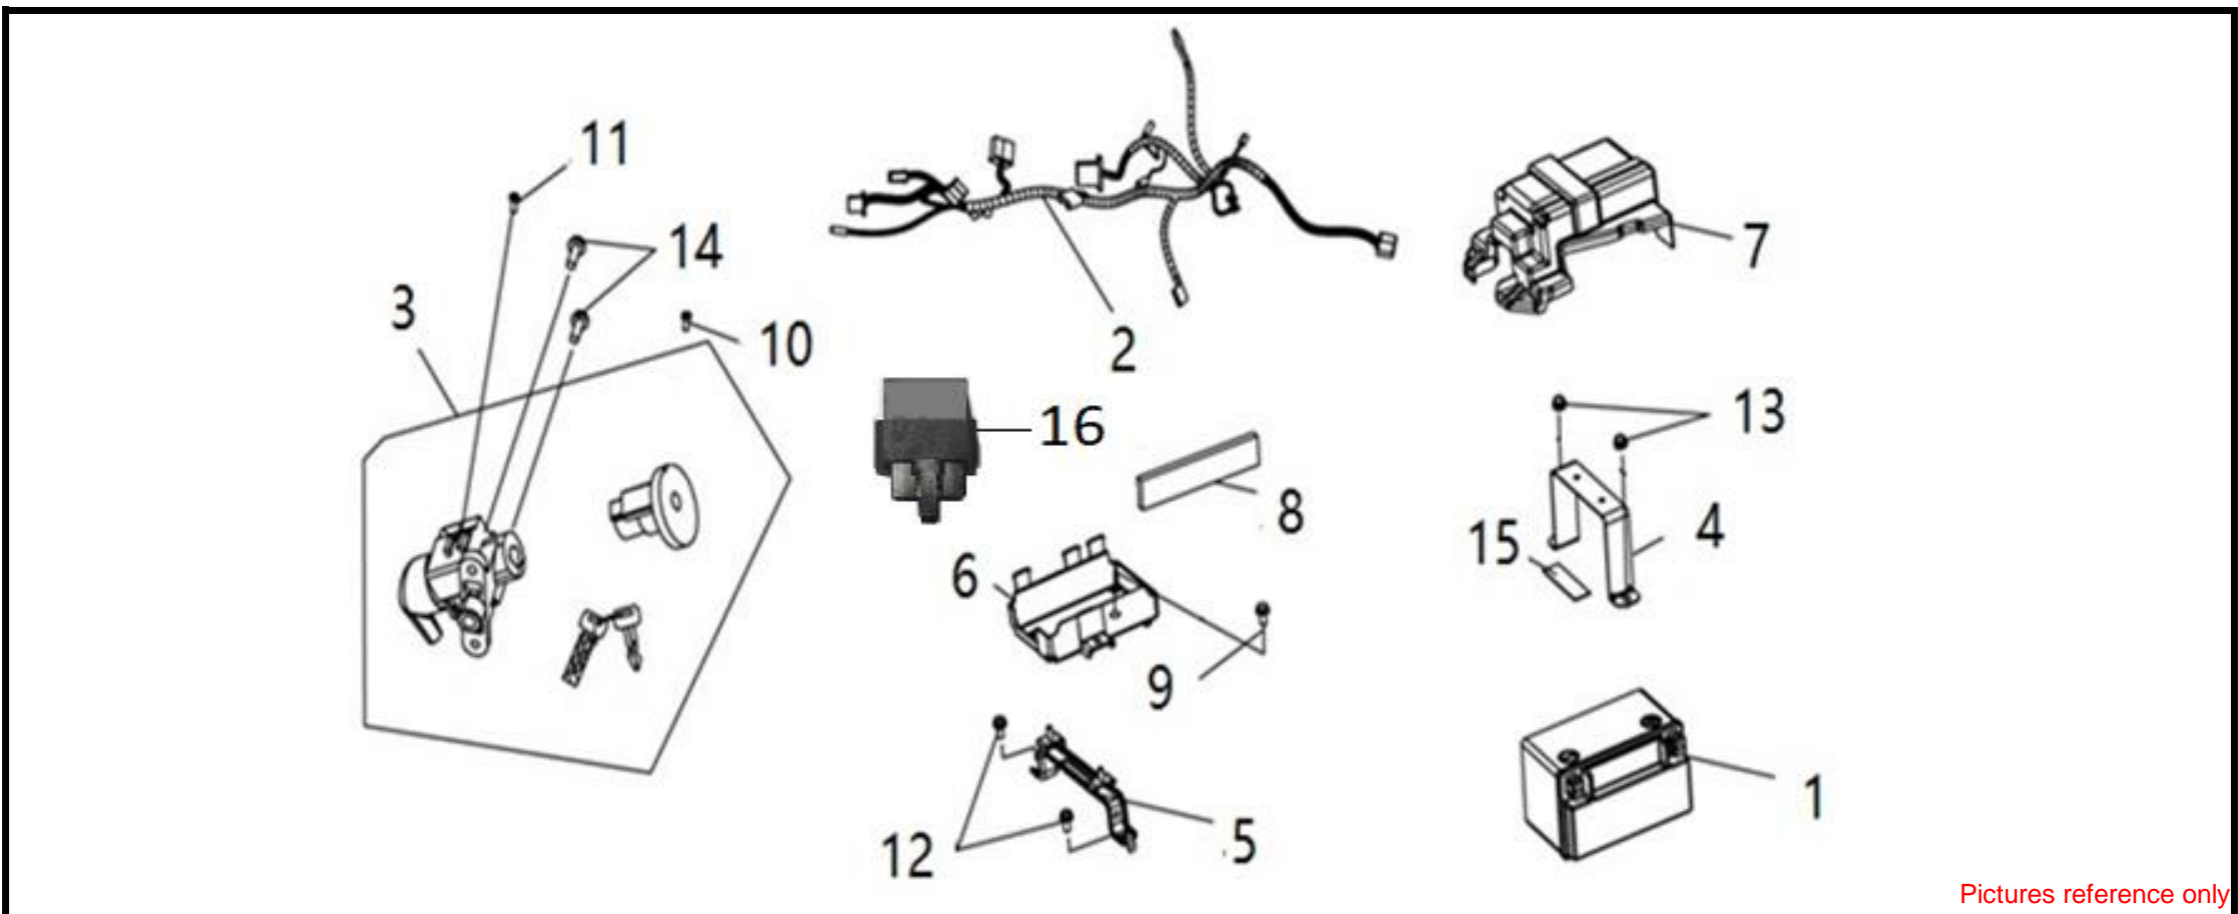

Pictures reference only

No	Parts Number	Parts Name	Qty	Remark
1	AC-YTX7A-BS(HW)	Battery Ass'y (YTX7A-BS)	1	
2	32100-VFA-000-VN	Wire Harness	1	
3	35010-VF3-000	Key Set	1	
4	50324-VF3-000	Battery Band	1	
5	50325-VF3-000	Battery Case Stay Comp.	1	
6	50327-VF3-000	Battery Case	1	Black
7	80102-VF3-000	Battery Cover	1	
8	83619-VF3-000	Battery Band Sponge	1	
9	90110-G22-0001	Special Screw 6*14 mm	1	
10	93891-05008-08	Screw Washer 5*8 mm	1	
11	93892-05012-08	Washer Screw 5*12 mm	1	
12	95801-06012-07	Flange Bolt 6*12 mm	2	
13	94050-06080	Flange Nut 6 mm	2	
14	95801-06018-07	Flange Bolt 6*18 mm	2	
15	83619-VF3-000	Battery Band Sponge	1	
16	3850A-HLA-100-A2	Elec. Relay Ass'y	3	

●Please check the color & stripe information according to the color index !