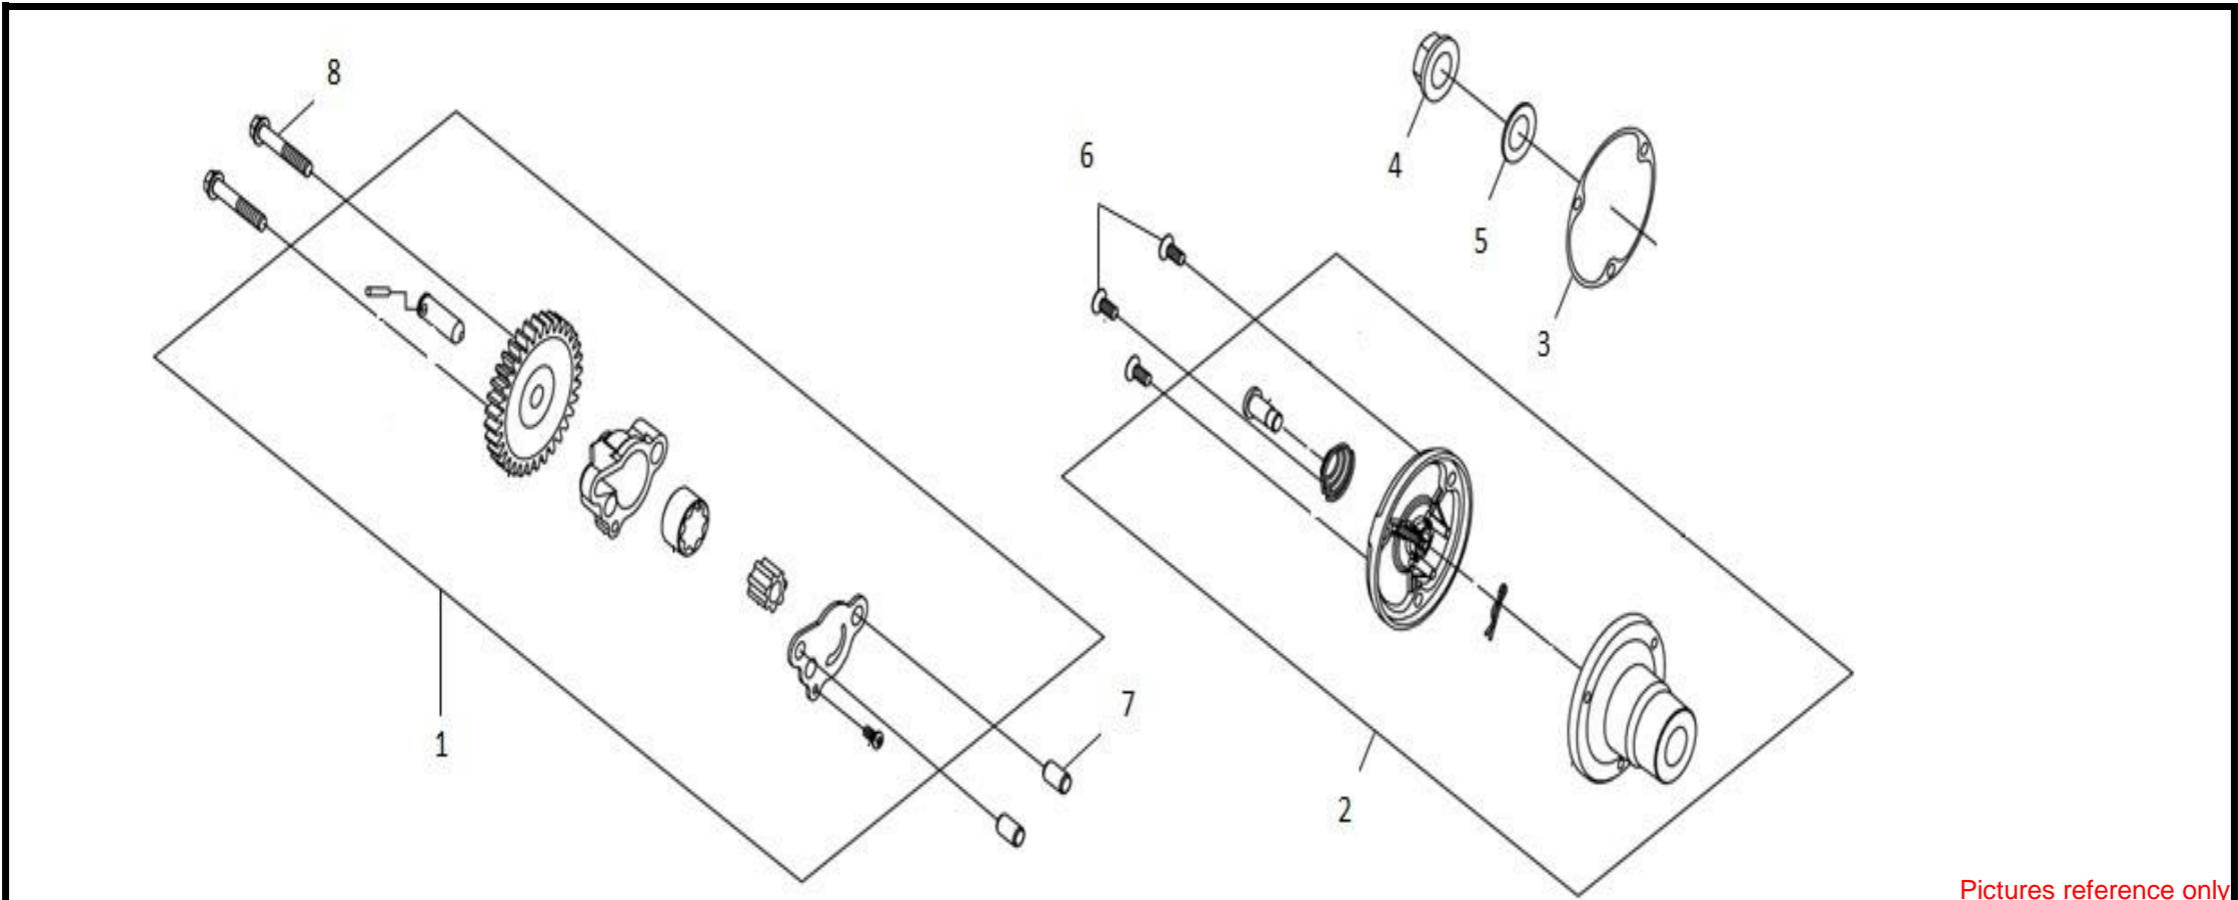

Pictures reference only

No	Parts Number	Parts Name	Qty	Remark
1	15100-VF3-000-VN	Oil Pump Ass'y	1	
2	1543A-VF3-000-VN	Oil Filter Ass'y	1	
3	15459-M2Q-0000	Oil Filter Rotor Cap Gasket	1	
4	90201-KR8-751-M1	Flange Nut 14 mm	1	
5	90432-A01-A000	Lock Washer (B) 14 mm	1	
6	93700-05012-0H	Oval Screw 5*12 mm	3	
7	94301-08140	Dowel Pin 8*14 mm	2	
8	95701-06035-00	Flange Bolt 6*35 mm	2	

●Please check the color & stripe information according to the color index !