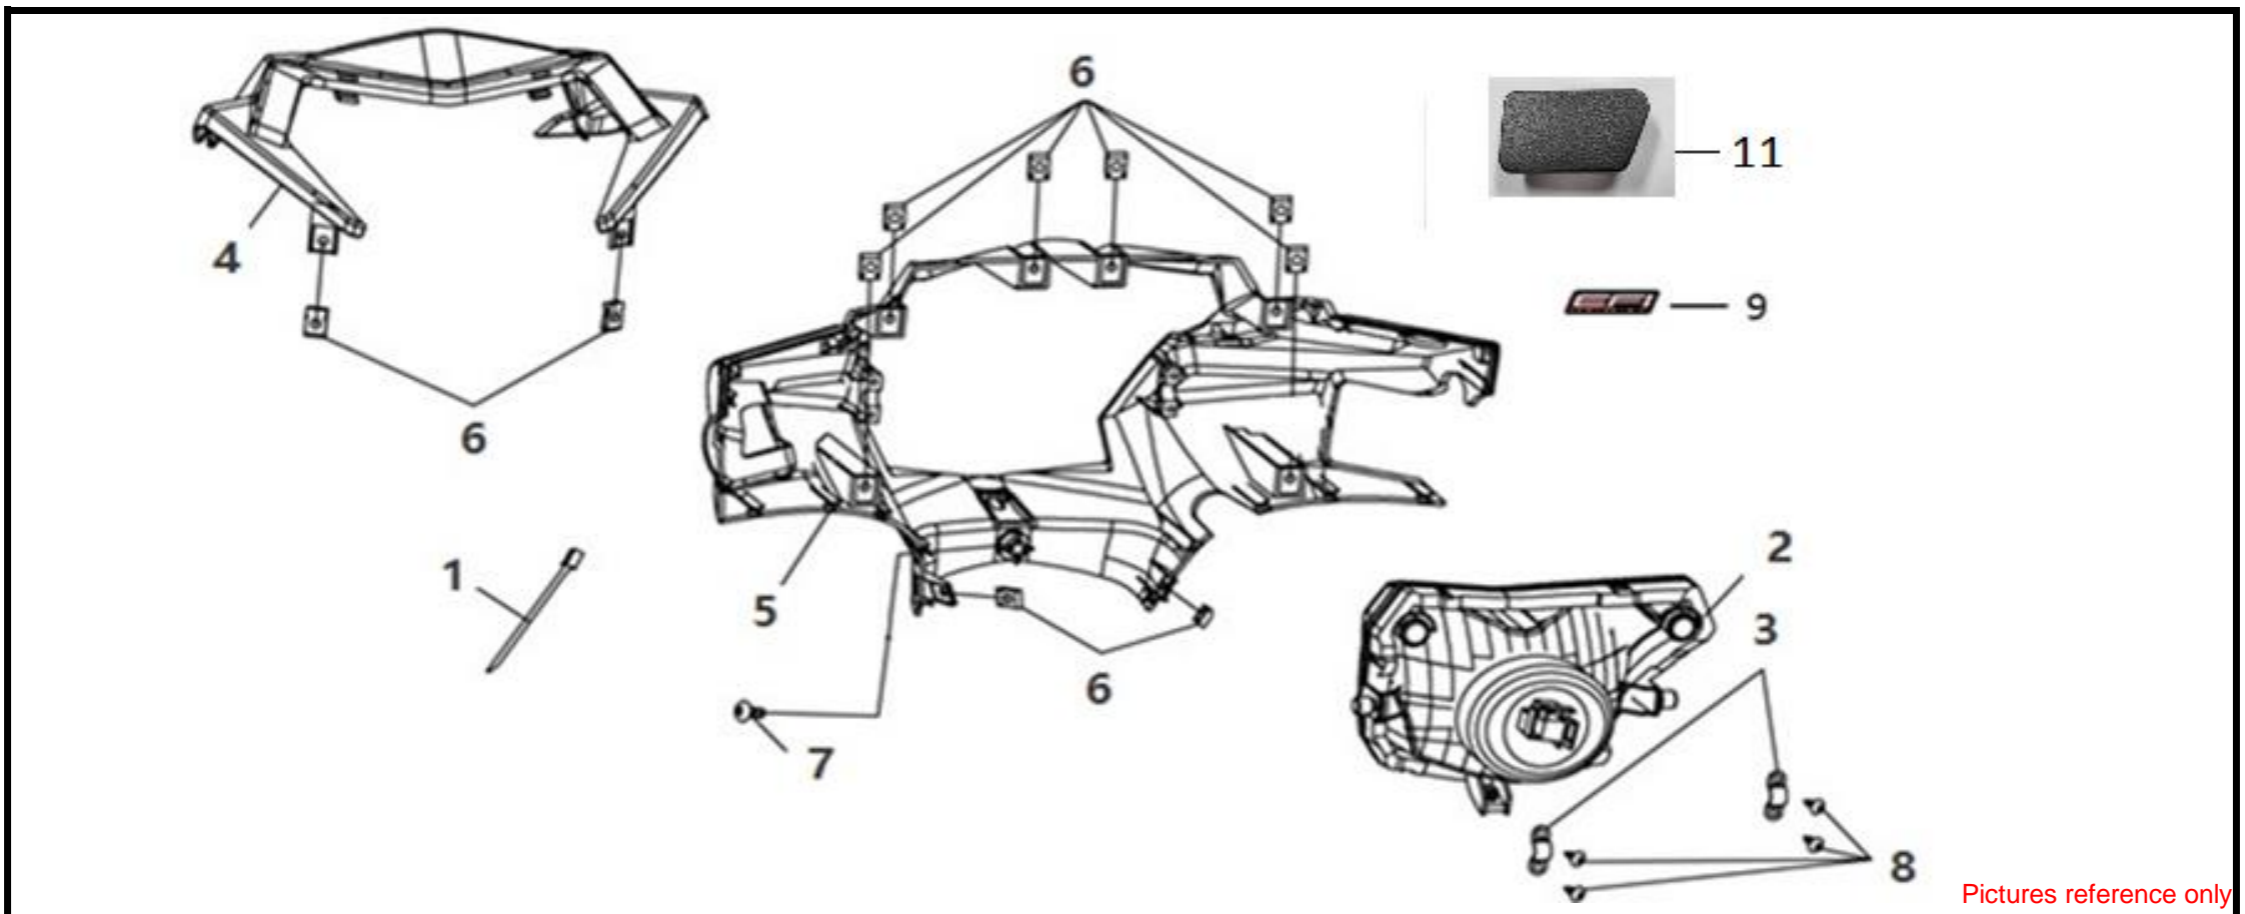

No	Parts Number	Parts Name	Qty	Remark
1	32161-T15-000	Wire Band 250 mm	1	
2	33100-VF3-000-VN	Head Light Ass'y	1	
2.1	34901-X06-0000	Head Light Bulb (Hs1 12V 35W/35W)	1	
2.2	33101-VF3-000-VN	Head Ligh Lens	1	
3	33107-A7A-000	Head Light Plate	2	
4	53204-VF3-000-KT	Meter Cover (BK-501U)	1	Black (for Matte Black/ Green Bike)
4	53204-VF3-000-OE	Meter Cover (OR-1655C)	1	Orange (for Matt Gray/ Orange Bike)
5	53205-VF3-000-KT	Fr. Handle Cover (BK-501U)	1	Black (for Matte Black/ Green Bike)
5	53205-VF3-000-IF	Fr. Handle Cover (GY-097)	1	Matt Gray (for Matt Gray/ Orange Bike)
6	90302-SA4-003B	Nut Spring 4 mm	10	
7	93891-05014-07	Washer Screw 5*14 mm	1	
8	93903-34320	Tapping Screw 4*12 mm	4	
9	87148-VWA-0003	EFI Emblem	1	
11	53207-A3M-0001	Lighting Sw. Cap	1	

●Please check the color & stripe information according to the color index !