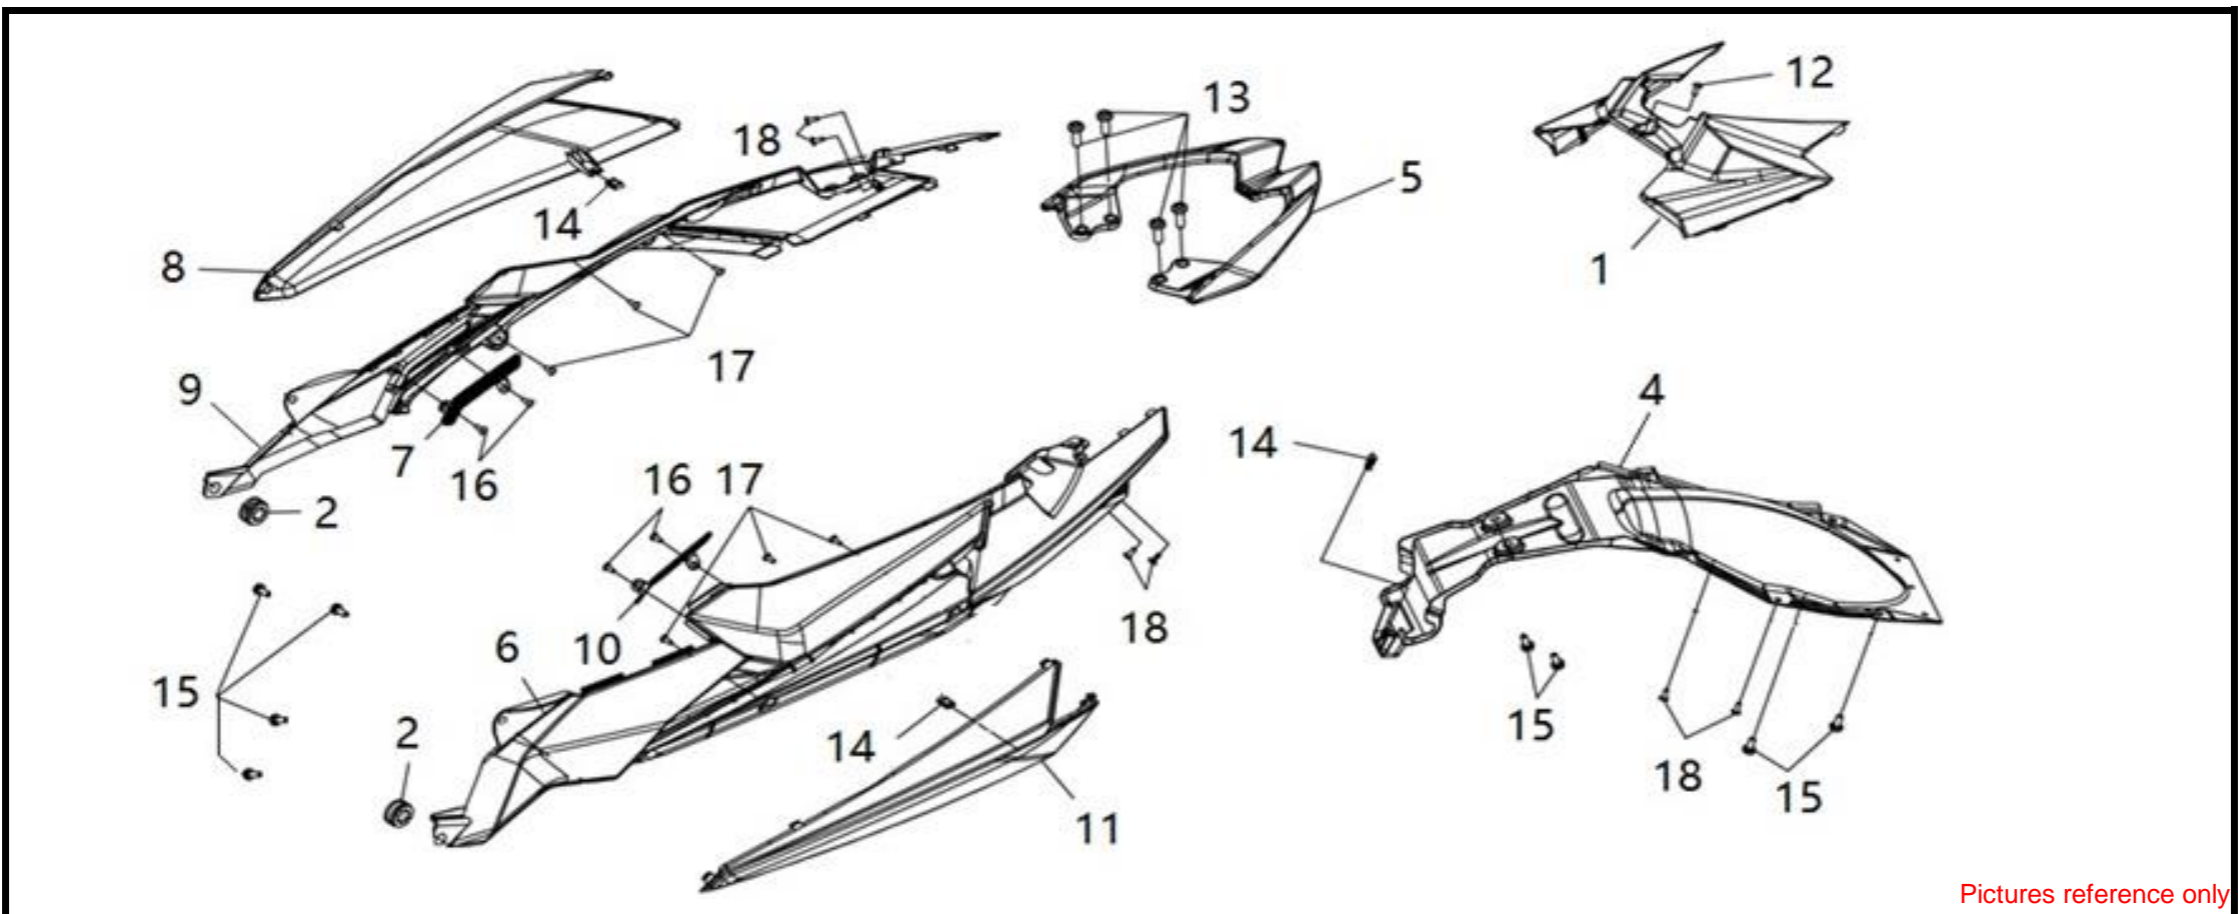

Pictures reference only

No	Parts Number	Parts Name	Qty	Remark
1	64100-VF3-000	Center Cover	1	Black
2	64304-X01-000	Fr. Cover Rubber	1	
4	80106-VF3-000	Rr. Inner Fender	1	Black
5	81200-VF3-000-EN	Rr Carrier (GN-010S/S)	1	Green (for Matte Black/ Green Bike)
5	81200-VF3-000-OE	Rr Carrier (OR-1655C/S)	1	Orange (for Matt Gray/ Orange Bike)
6	83600-VF3-000-KT	L. Body Cover (BK-010U)	1	Black (for Matte Black/ Green Bike)
6	83600-VF3-000-IF	L. Body Cover (GY-097)	1	Matt Gray (for Matt Gray/ Orange Bike)
7	83501-VF3-000-VN	R. Body Cover Grille	1	
8	83550-VF3-000-KT	R. Body Lower Cover (BK-010U)	1	Black (for Matte Black/ Green Bike)
8	83550-VF3-000-IF	R. Body Lower Cover (GY-097)	1	Matt Gray (for Matt Gray/ Orange Bike)
9	83500-VF3-000-KT	R. Body Cover (BK-010U)	1	Black (for Matte Black/ Green Bike)
9	83500-VF3-000-IF	R. Body Cover (GY-097)	1	Matt Gray (for Matt Gray/ Orange Bike)
10	83601-VF3-000-VN	L. Body Cover Grille	1	
11	83650-VF3-000-KT	L. Body Lower Cover (BK-010)	1	Black (for Matte Black/ Green Bike)
11	83650-VF3-000-IF	L. Body Lower Cover (GY-097)	1	Matt Gray (for Matt Gray/ Orange Bike)
12	90110-G22-0001	Special Screw 6*14 mm	1	
13	90186-VA6-0001	SOCKET BOLT 8X25	4	
14	90302-SA4-003B	Nut Spring 4 mm	3	
15	93404-06012-07	Washer Bolt 6*12 mm	8	
16	93903-34320	Tapping Screw 4*12 mm	4	
17	93903-35220	Tapping Screw 5*12 mm	6	
18	93903-44480	Tapping Screw 4*16 mm	6	

●Please check the color & stripe information according to the color index !