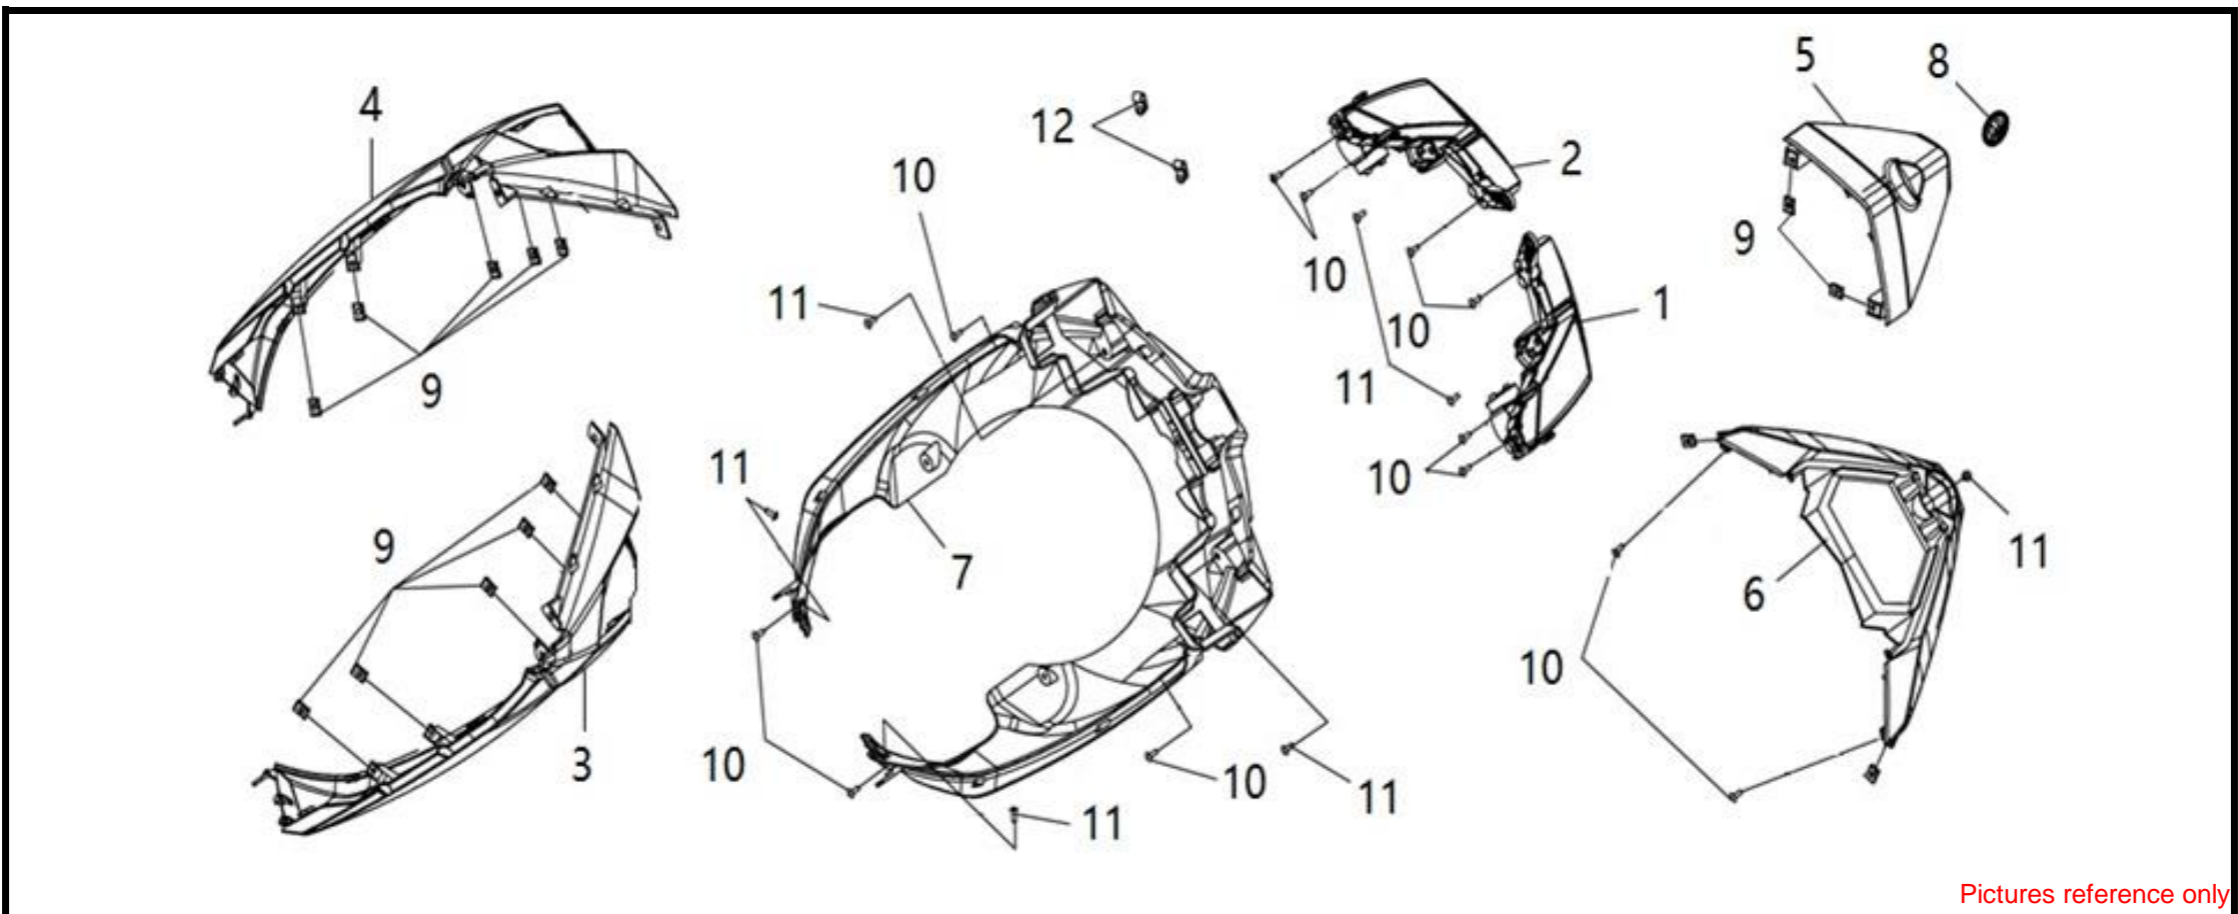

Pictures reference only

No	Parts Number	Parts Name	Qty	Remark
1	33400-VF3-000-VN	Fr. R. Winker Ass'y	1	
2	33450-VF3-000-VN	Fr. L. Winker Ass'y	1	
3	64301-VF3-000-KT	R Fr Cover (BK-010U)	1	Black (for Matte Black/ Green Bike)
3	64301-VF3-000-IF	R Fr Cover (GY-097)	1	Matt Gray (for Matt Gray/ Orange Bike)
4	64302-VF3-000-KT	L Front Cover (BK-010U)	1	Black (for Matte Black/ Green Bike)
4	64302-VF3-000-IF	L Front Cover (GY-097)	1	Matt Gray (for Matt Gray/ Orange Bike)
5	64310-VF3-000-KT	Fr. Top Cover (BK-010U)	1	Black (for Matte Black/ Green Bike)
5	64310-VF3-000-IF	Fr. Top Cover (GY-097)	1	Matt Gray (for Matt Gray/ Orange Bike)
6	64311-VF3-000-KT	Fr. Garnish (BK-010U)	1	Black (for Matte Black/ Green Bike)
6	64311-VF3-000-IF	Fr. Garnish (GY-097)	1	Matt Gray (for Matt Gray/ Orange Bike)
7	64500-VF3-000	Fr. Under Spoiler	1	Black
8	87554-AZA-000	S Logo (40 Emblem)	1	
9	90302-SA4-003B	Nut Spring 4 mm	15	
10	93903-34320	Tapping Screw 4*12 mm	12	
11	93903-44480	Tapping Screw 4*16 mm	7	
12	94592-A5W-0000	Cable Clamp (1/4 ")	2	

●Please check the color & stripe information according to the color index !