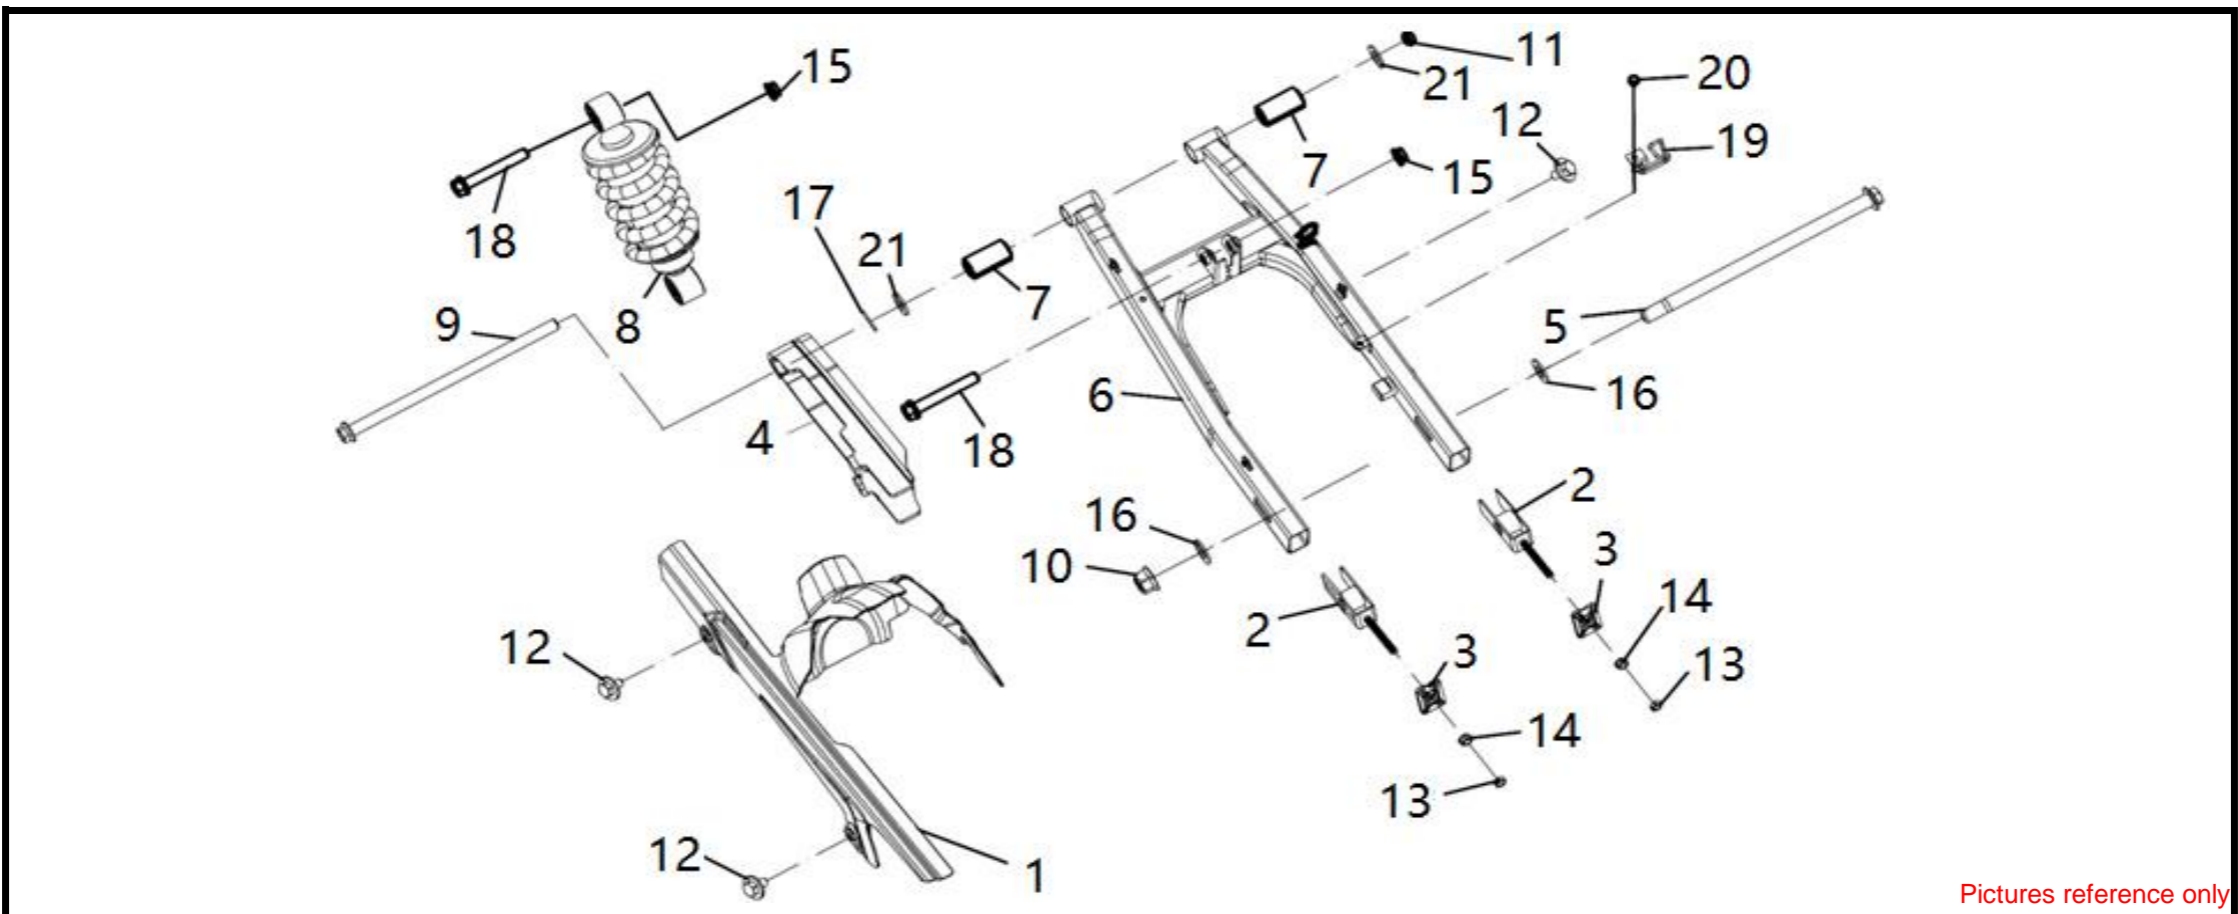

Pictures reference only

No	Parts Number	Parts Name	Qty	Remark
1	40510-VF3-000	Chain Cover	1	Black
2	40543-VF3-000	Chain Adjuster	2	
3	40546-VF3-000-SV	Rr. Fork End Cap	2	
4	40591-VF3-000	Chain Slider	1	
5	42301-VF3-000	Rr. Wheel Axle	1	
6	52100-VF3-000	Rr. Fork Comp (BLACK)	1	Black
7	52147-KK3-8300	Rear Fork Rubber Bush	2	
8	52400-VF3-000	Rr. Cushion Ass'y (BLACK)	1	Black
9	90121-B9A-000	Rr Fork Pivot Bolt	1	
10	90304-B7A-000	Rr. Axle U Nut 16 mm	1	
11	90305-GE8-003	U Nut 14 mm	1	
12	93404-06012-07	Washer Bolt 6*12 mm	3	
13	94001-08000-0S	Hex Nut 8 mm	2	
14	94050-08000	Flange Nut 8 mm	2	
15	94050-10070	Flange Nut 10 mm	2	
16	94101-16000	Plain Washer 16 mm	2	
17	94111-14800	Spr. Washer 14 mm	1	
18	95801-10065-07	Flange Bolt 10*65 mm	2	
19	43127-VF3-000	Rr. Brake Hose Clamp	1	
20	95801-06012-07	Flange Bolt 6*12 mm	1	
21	94101-VF3-000	Plain Washer 14 mm	2	

●Please check the color & stripe information according to the color index !