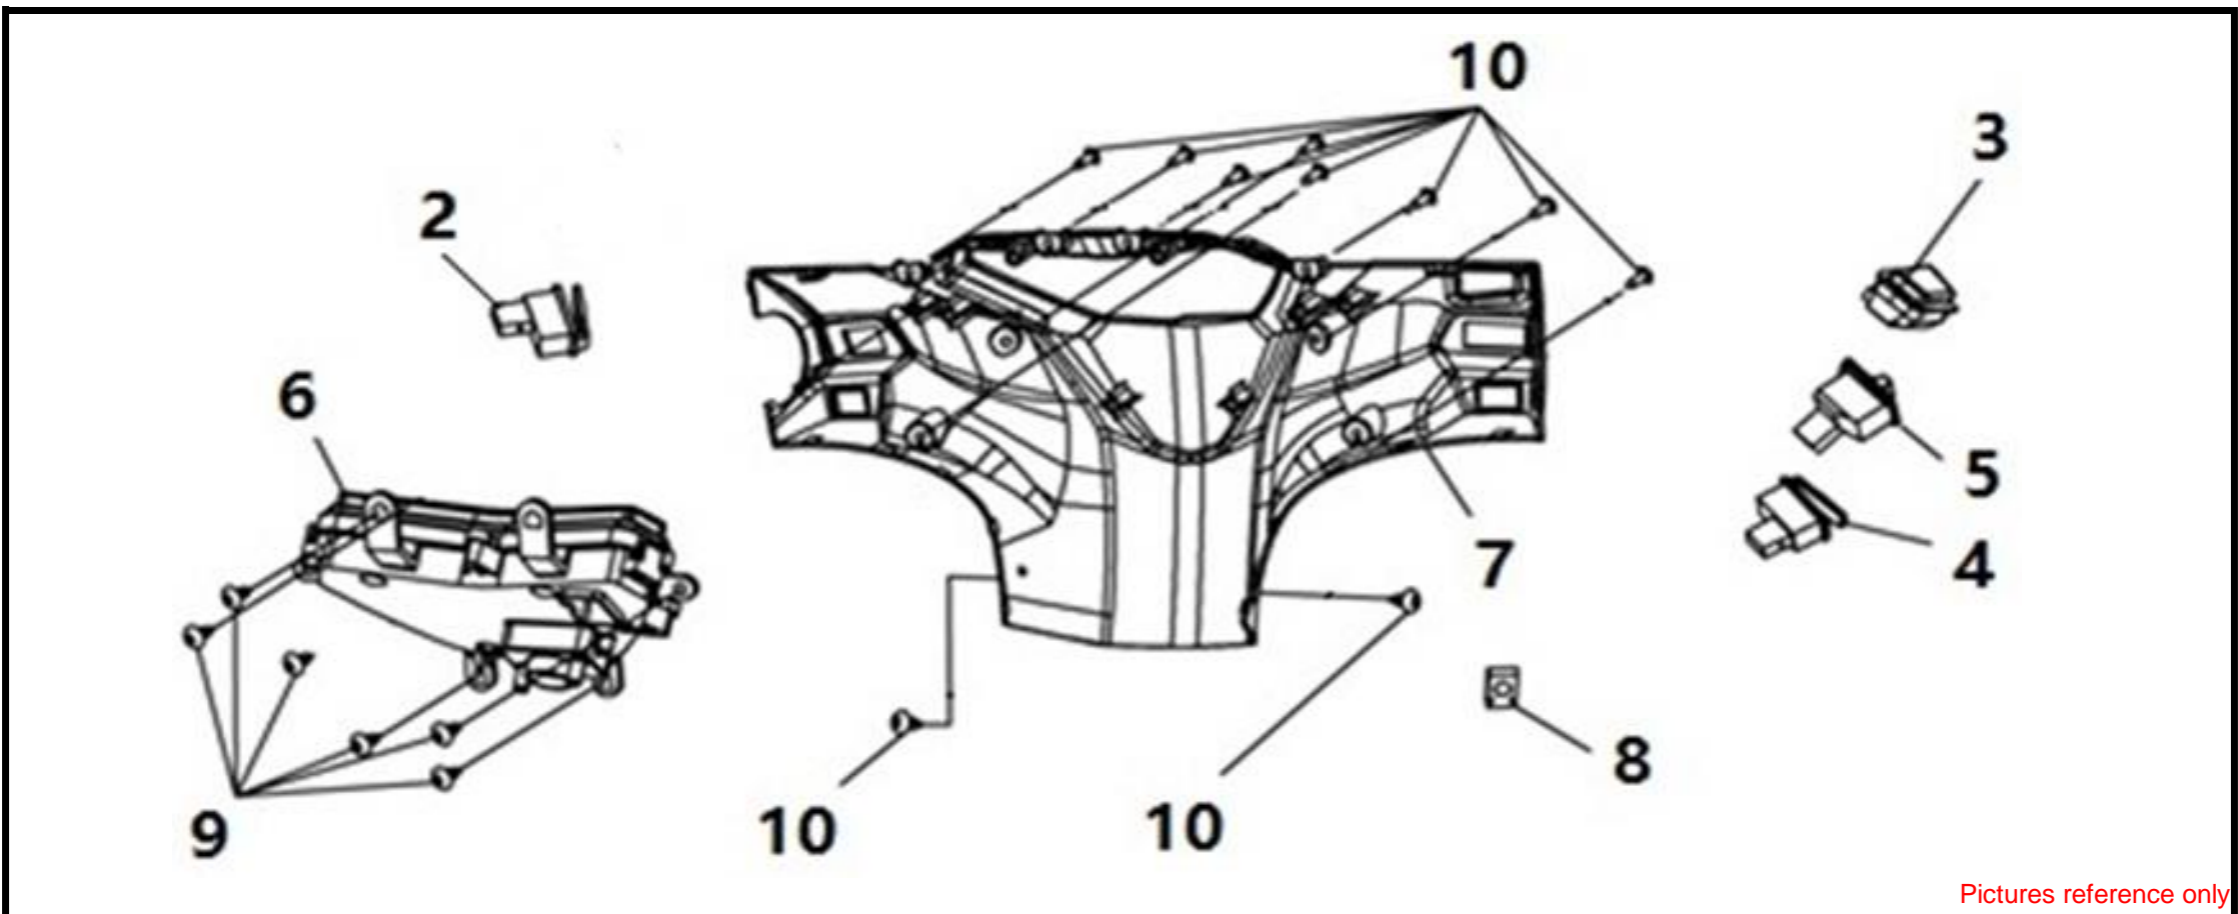

Pictures reference only

No	Parts Number	Parts Name	Qty	Remark
2	35160-KAS-0000	Start Sw. Unit	1	
3	35170-M9Q-0001	Dimmer . Passing Sw. Unit	1	
4	35180-KAS-0000	Horn Sw.Unit	1	
5	35200-M9Q-000	Winker Sw. Unit	1	
6	37200-VFA-000-K2	Speedometer Assy	1	
7	53206-VF3-000	Rr. Handle Cover	1	Black
8	90302-SA4-003B	Nut Spring 4 mm	11	
9	93903-35220	Tapping Screw 5*12 mm	6	
10	93903-44480	Tapping Screw 4*16 mm	10	

●Please check the color & stripe information according to the color index !