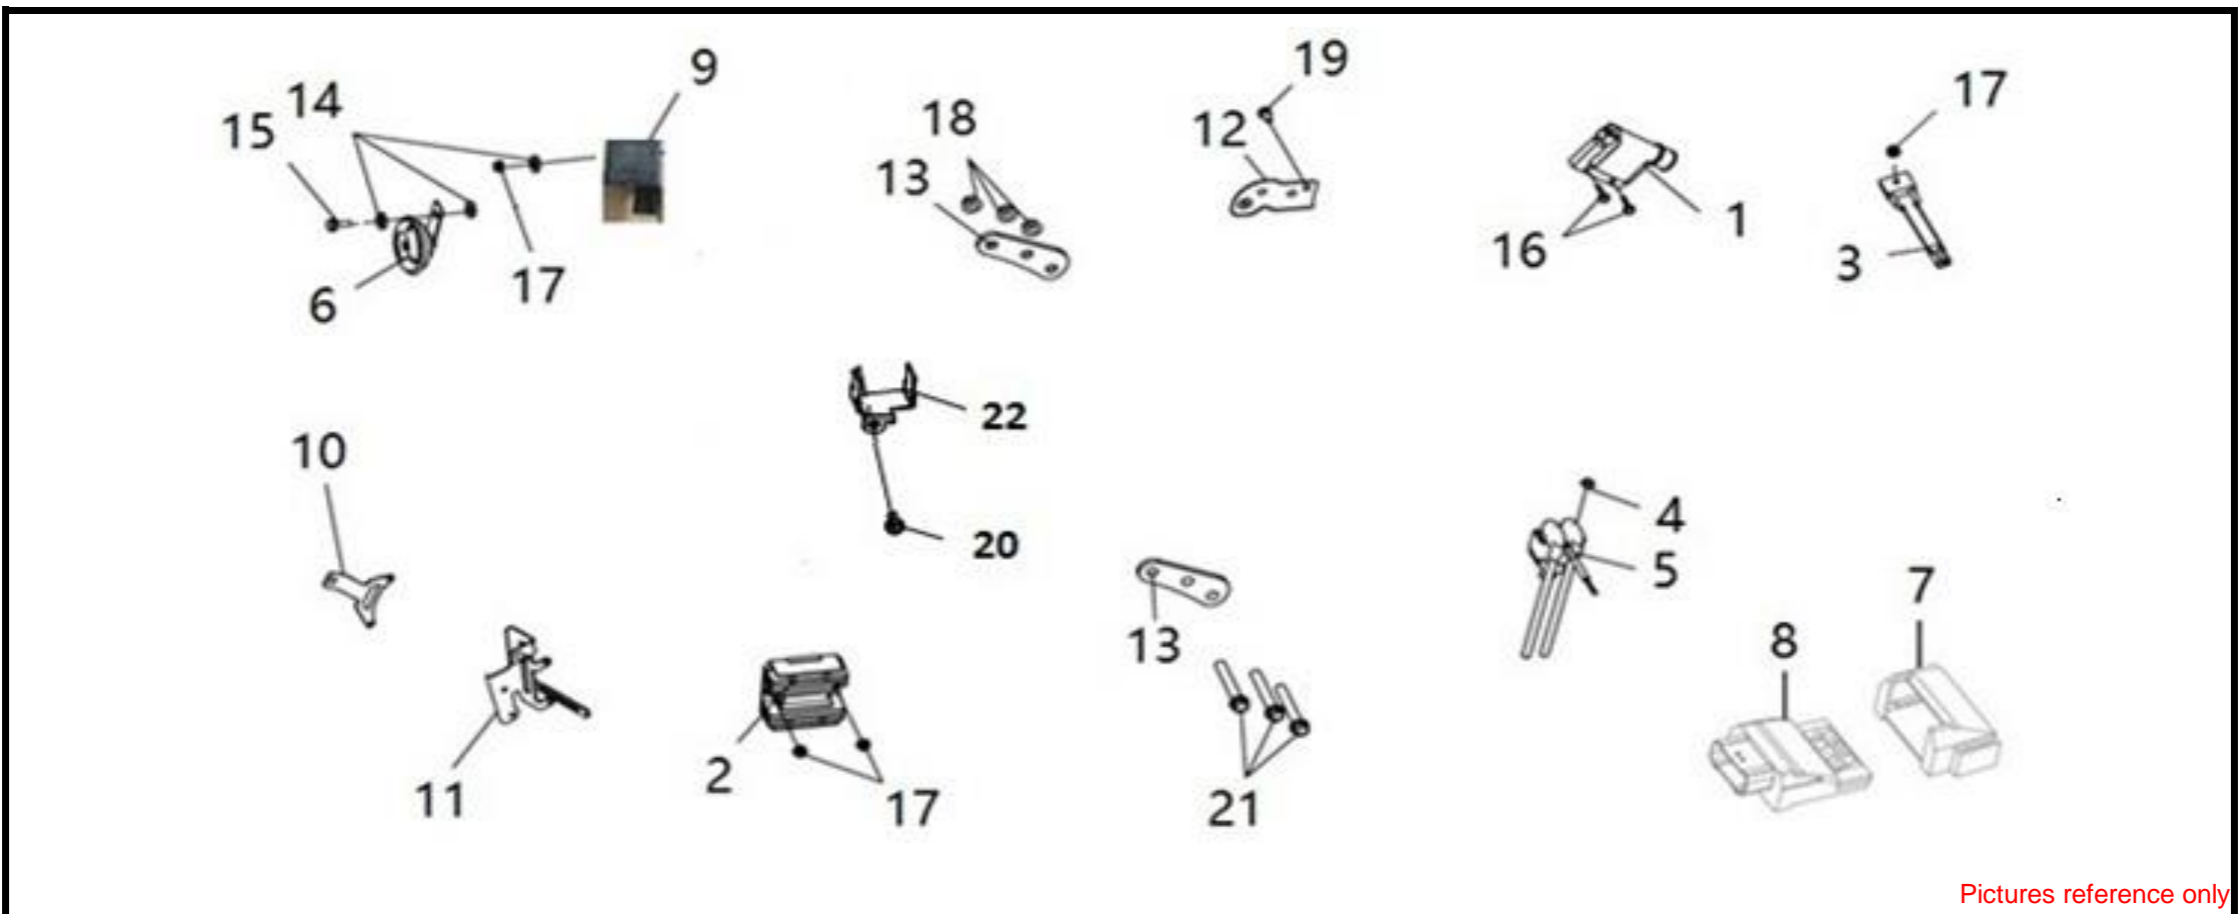

Pictures reference only

No	Parts Number	Parts Name	Qty	Remark
1	3051A-VF3-000	Ign. Coil Ass'y	1	
2	31600-VWH-0000	Reg. Rec. Comp.	1	
3	31700-M46-000	Silicon Rectifier Comp.	1	
4	35859-M9Q-000	Start Mag .Sw.Nut	1	
5	3585A-VF3-000	Start Mag. Sw. Set	1	
6	38110-H7H-000	HORN COMP	1	
7	38700-L4A-000	Ecu Suspension	1	
8	3871B-VFA-000	Ecu Unit Spec.	1	
9	3380A-VF3-000	Lighting Control Unit Ass'y	1	
10	50262-VF3-000	Under Spoiler Stay B	1	
11	50266-VF3-000	Reserve Tank Stay A	1	
12	50328-VF3-000	R. Main Pipe Patch	1	
13	50565-VF3-000	Fr. Eng. Hanger Stay	2	
14	77226-M3F-0000	Damp Rubber	4	
15	94103-06000	Flange Bolt 6 mm	1	
16	93891-05022-07	Washer Screw 5*22 mm	2	
17	94050-06080	Flange Nut 6 mm	4	
18	94050-10070	Flange Nut 10 mm	3	
19	95801-06012-07	Flange Bolt 6*12 mm	8	
20	96001-06010-07	Sh. Flange Bolt 6*10 mm	1	
21	95801-10090-07	Flange Bolt 10*90 mm	3	
22	50137-VF3-000	Start Mag. Sw. Stay	1	

●Please check the color & stripe information according to the color index !