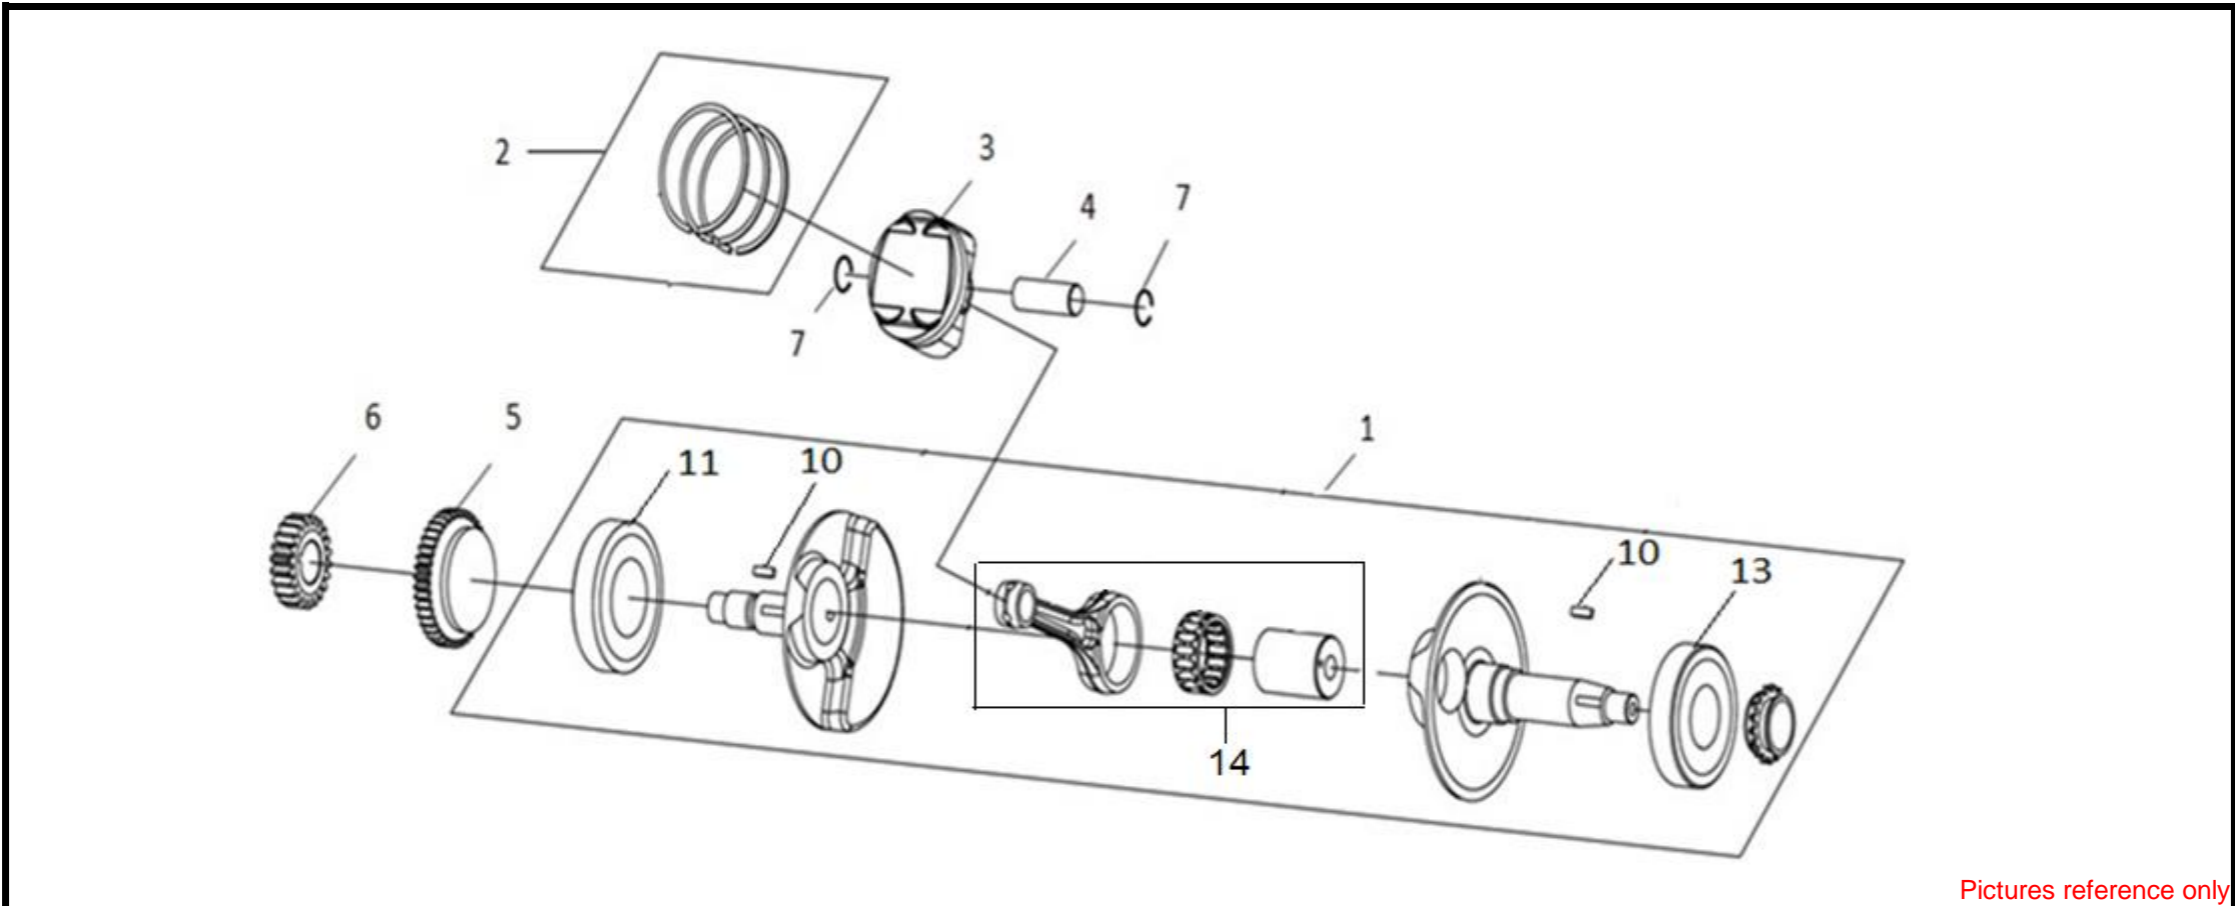

Pictures reference only

No	Parts Number	Parts Name	Qty	Remark
1	13000-VF5-000-VN	Crank Shaft Comp.	1	
2	13010-VF3-000	Piston Ring Set	1	
3	13101-VF3-000	Piston	1	
4	13111-M4Q-0000	Piston Pin	1	
5	13411-VF3-000-VN	Balance Drive Gear (41T)	1	
6	23121-VF5-000-VN	Primary Drive Gear	1	
7	94601-15000	Piston Pin Clip 15 mm	2	
10	90702-BHA-000	Woodruff Key 25*14*4.6 mm	2	
11	91001-F6A-300	Radial Ball Brg. Csb207C3	1	
13	91002-H9A-000	Radial Ball Brg. Tmb3/28	1	
14	1320A-VF5-0000	Connecting Rod Ass'y.	1	

●Please check the color & stripe information according to the color index !