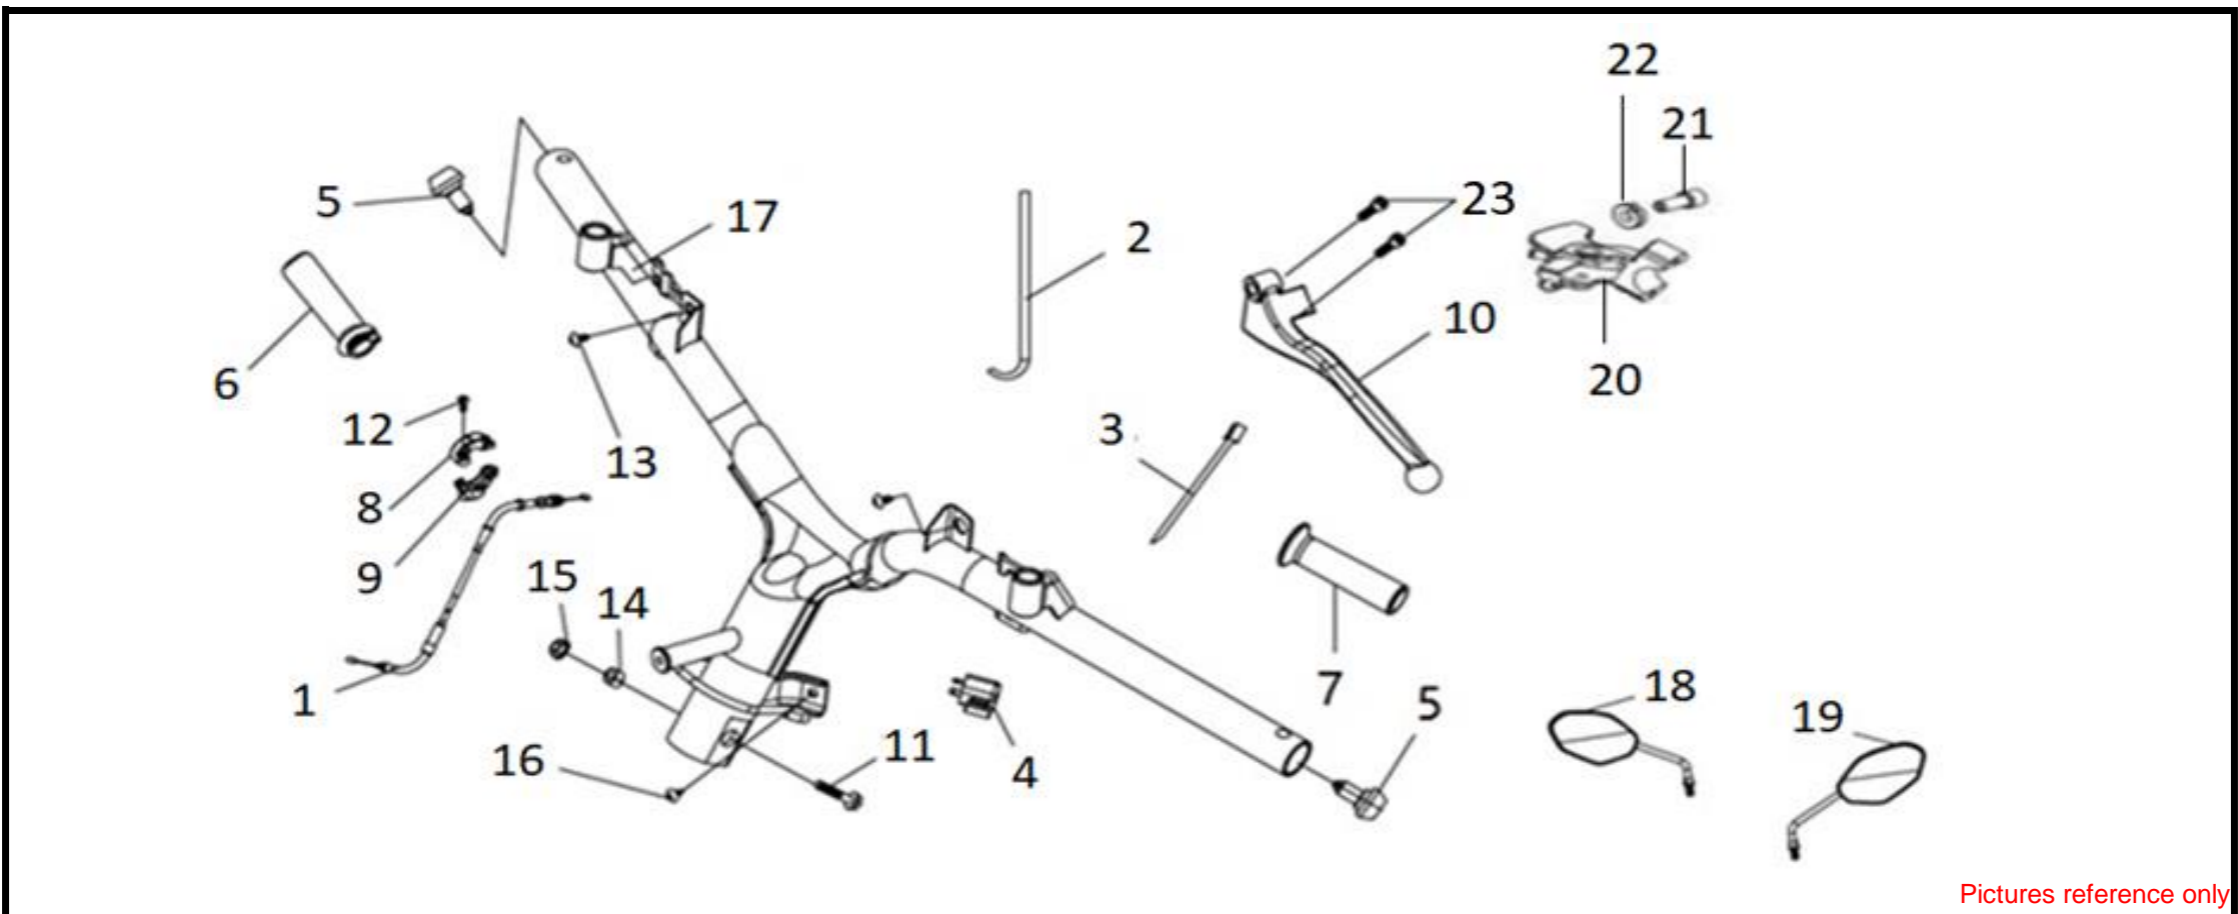

Pictures reference only

No	Parts Number	Parts Name	Qty	Remark
1	17910-VF3-000	Throttle Cable Comp.	1	
2	22870-VF3-000	Clutch Cable Comp.	1	
3	32161-T15-000	Wire Band 250	1	
4	38300-AZA-000-L1	Elec. Winker Relay Ass'y	1	
5	53104-VF3-900	Handle Pipe Wt. Ass'y	2	
6	53140-XPA-0001-VN	R. Handle Grip	1	
7	53166-XPA-0001-VN	L. Handle Grip	1	
8	53167-H09-9001-L1	Throt. Und. Housing	1	
9	53168-H09-0001	Up Throt Housing	1	
10	53178-VF3-0000-SE	L Strg. Handle Lever	1	(for Matte Black/ Green Bike)
10	53178-VF3-0000-LE	L. Steering Handle Lever - Limited Edition	1	(for Matt Gray/ Orange Bike)
11	90106-VT3-0002-L1	Flange Bolt 10*50 mm	1	
12	93500-05022-00	Pan Screw 5*22 mm	1	
13	93903-35220	Tapping Screw 5*12 mm	2	
14	53125-M9Q-000	Hndl. Setting Collar	1	
15	94050-10070	Flange Nut 10 mm	1	
16	93903-44480	Tapping Screw 4*16 mm	1	
17	53100-VF3-000	Handle Pipe Comp.	1	
18	88120-VE1-0000	L. Back Mirror Ass'y	1	
19	88110-VE1-0000	R. Back Mirror Ass'y	1	
20	53172-VBJ-0003	L. Handle Lever Brkt.	1	
21	53192-203-900	Clutch Wire Adjust Bolt-Nut	1	
22	90321-315-8000	Fixing Nut	1	
23	96700-06012-08	Socket Bolt 6*12	4	

●Please check the color & stripe information according to the color index !