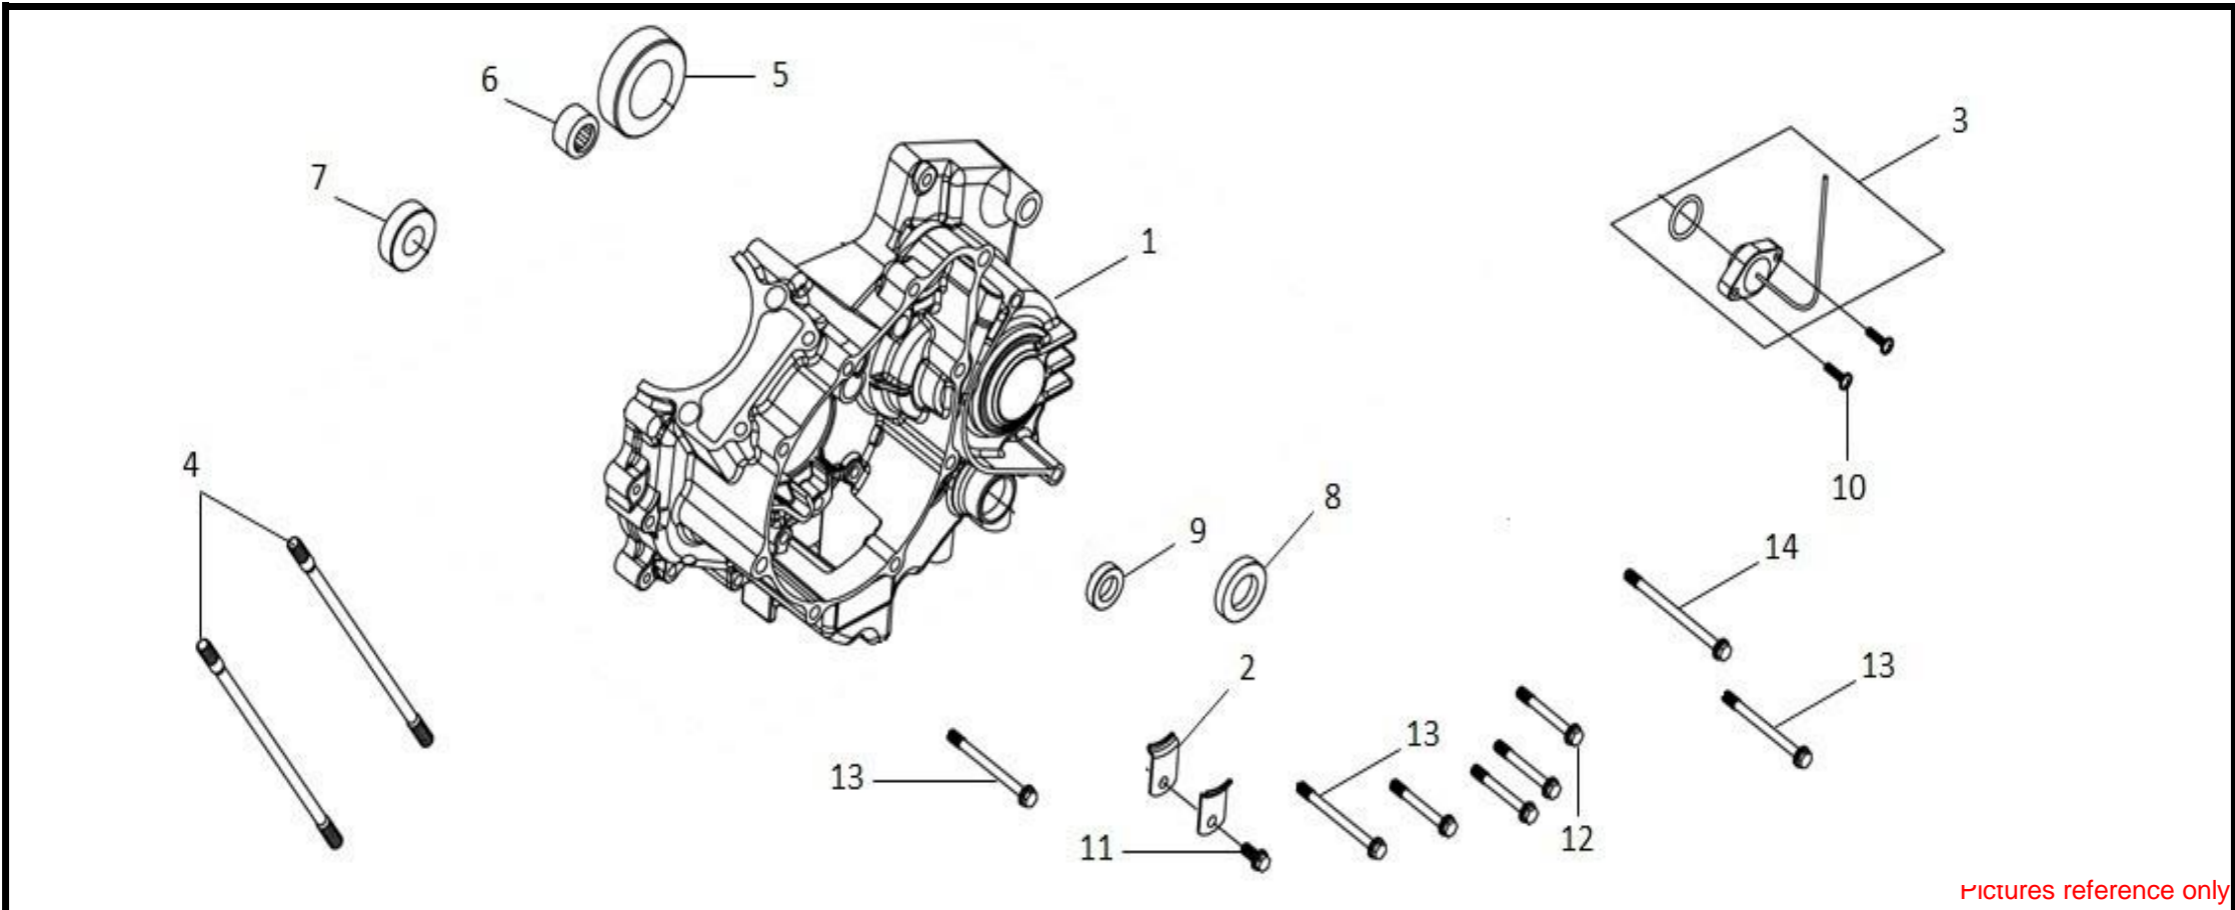

Pictures reference only

No	Parts Number	Parts Name	Qty	Remark
1	11200-VF3-000-FG	L. Crank Case Comp.	1	
2	14151-VF3-000	Cam Chain Setting Plate	2	
3	35759-VF3-000-VN	Change Switch Ass'y	1	
4	90031-HE1-000-L1	Cylinder Stud Bolt A	2	
5	91001-H6B-300	Radial Ball Brg. 63/22	1	
6	91002-BAA-000	Needle Brg. NK16*24*16 mm	1	
7	96100-62020-00	Radial Ball Brg. CSB202	1	
8	91201-B06-000	Oil Seal 20*34*7 mm	1	
9	91201-M36-000-L1	Oil Seal 14*24*6 mm	1	
10	93891-04016-08	Washer Screw 4*16 mm	2	
11	96001-06012-00	Sh. Flange Bolt 6*12 mm	1	
12	96001-06045-08	Sh. Flange Bolt 6*45 mm	9	
13	96001-06065-00	Sh Flange Bolt 6*65 mm	3	
14	96001-06080-00	Sh. Flange Bolt 6*80 mm	1	

●Please check the color & stripe information according to the color index !