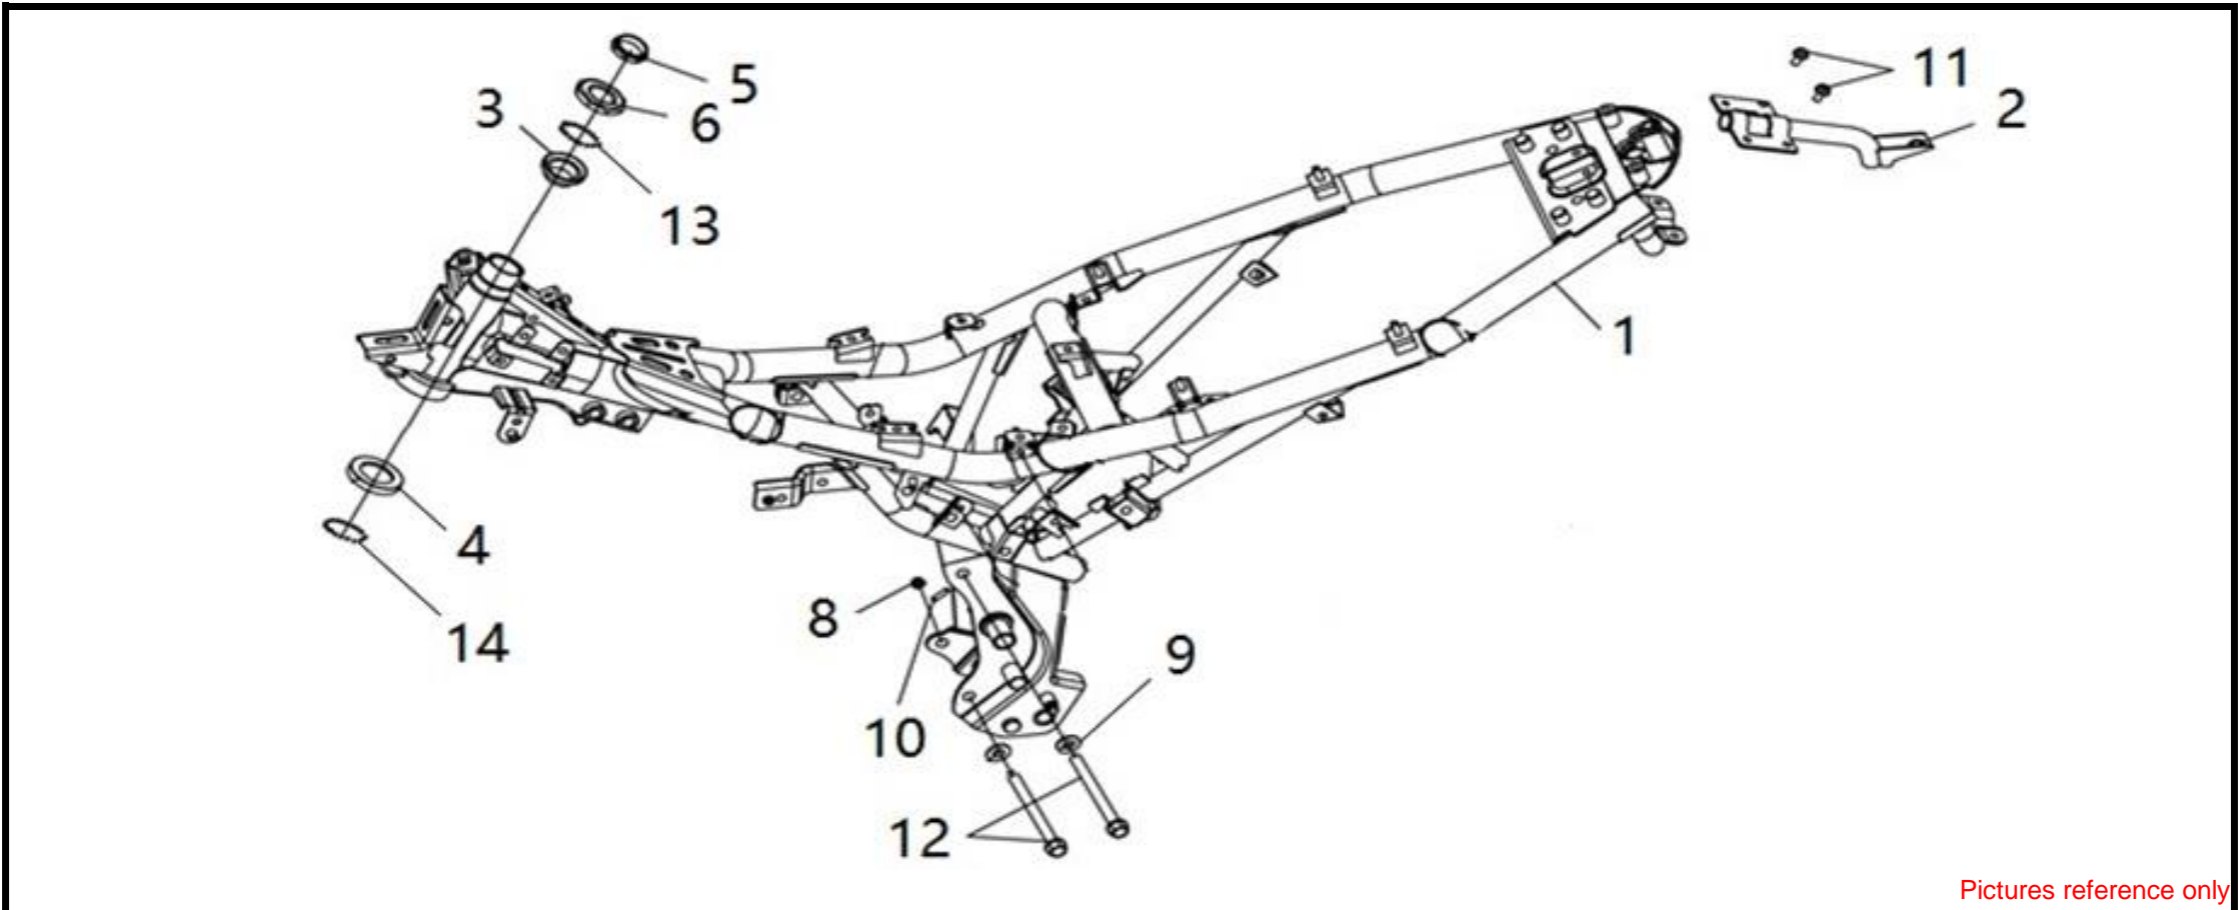

●Please check the color & stripe information according to the color index !

Pictures reference only

No	Parts Number	Parts Name	Qty	Remark
1	50100-VF3-000-KC	Frame Body Comp.	1	
2	50199-VF3-000	Sub Pipe B Comp.	1	
3	50301-M9Q-000	Strg. Up Race Ball	1	
4	50302-M9Q-0000	Ball Race(Strg. Bot.)	1	
5	50306-M9Q-0000	Strg. Stem Lock Nut	1	
6	53211-M9Q-000	Strg Top Cone Race	1	
8	94050-10070	Flange Nut 10 mm	1	
9	94101-10700	Washer Plain 10 mm	2	
10	94201-20200	Split Pin 2.0*20 mm	1	
11	95801-06012-07	Flange Bolt 6*12 mm	2	
12	95801-10110-07	Flange Bolt 10*110 mm	2	
13	50303-AAA-000	Ball Steel 5 #	1	
14	50304-AAA-000	Steel Ball 8 #	1	