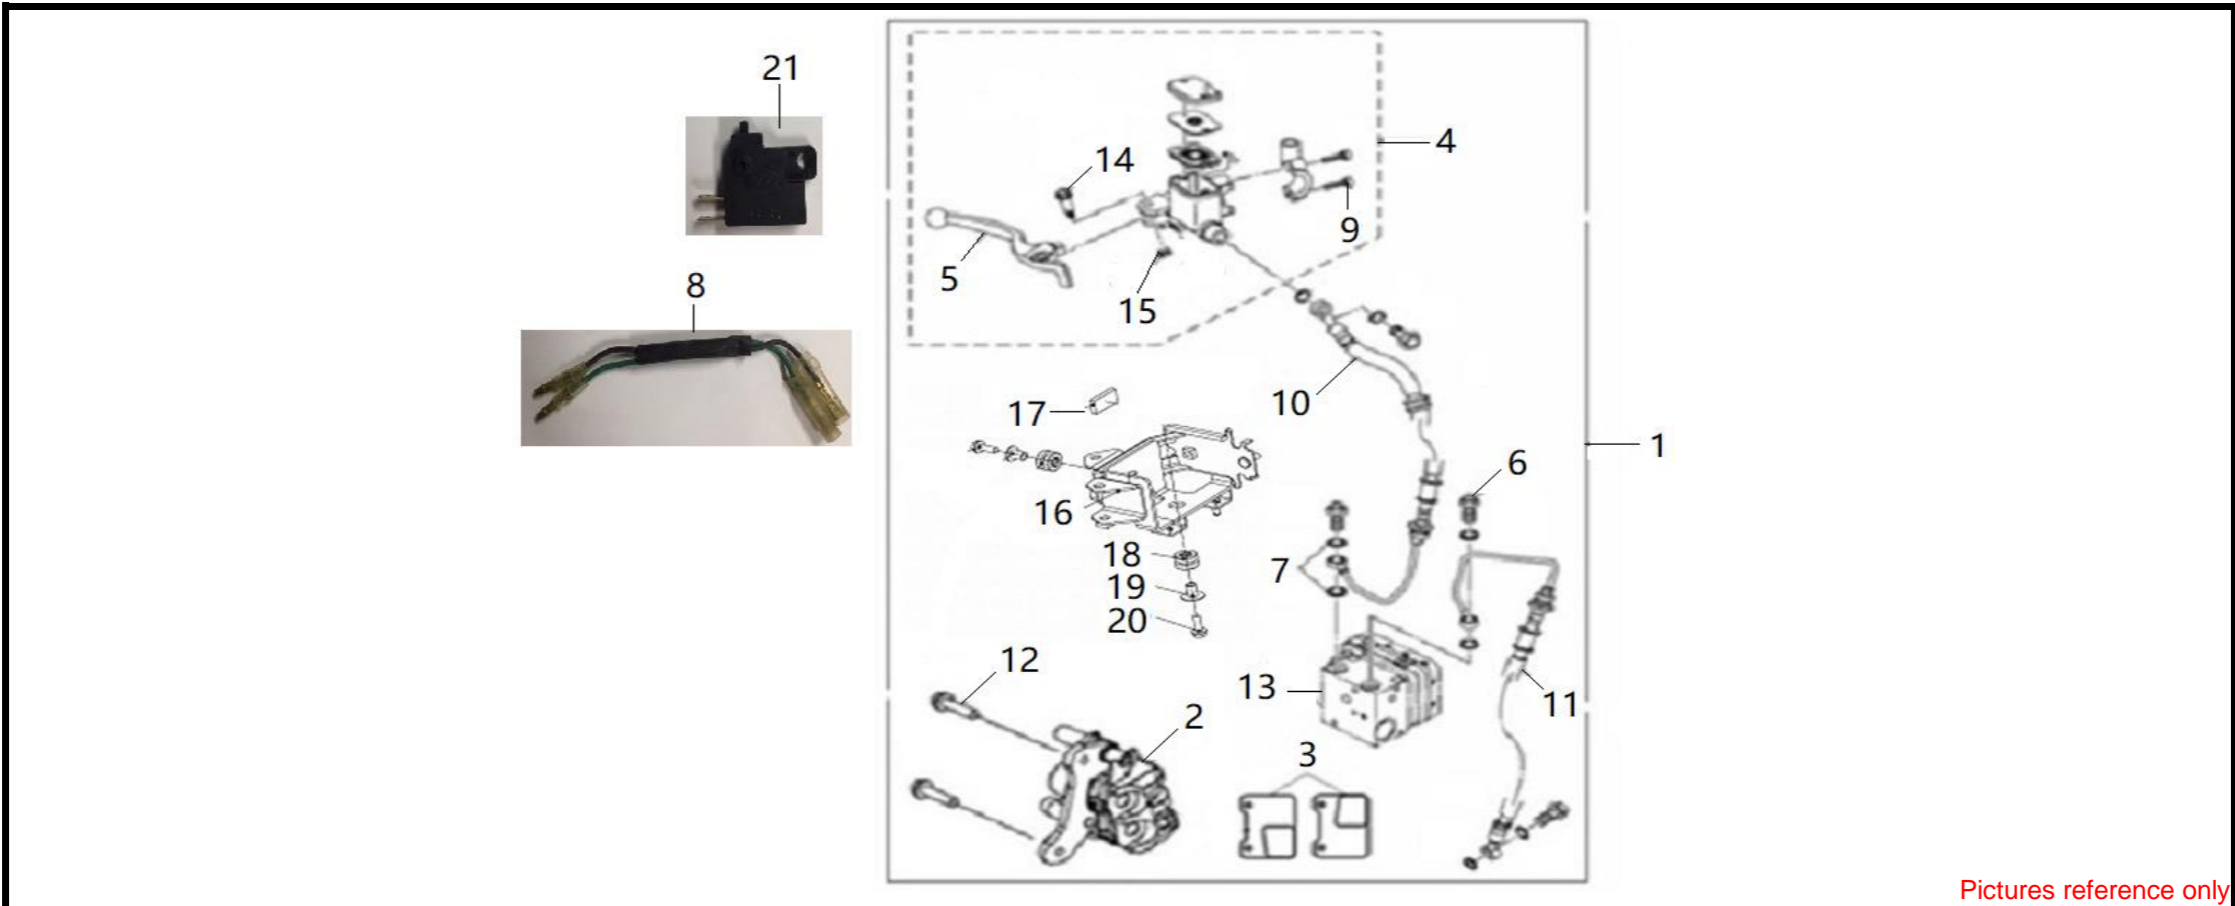

Pictures reference only

No	Parts Number	Parts Name	Qty	Remark
1	4550A-VF5-000	Fr. Brake Ass'y	1	
2	45100-VF5-900	Fr. Caliper Ass'y	1	
3	45105-VF5-000-A	Fr. Pad Set (A+B)	1	
4	45500-VF5-000	Fr. M/C Ass'y	1	
5	53176-VF3-0000-SE	R. Strg. Handle Lever	1	(for Matte Black/ Green Bike)
5	53176-VF3-0000-LE	R. Steering Handle Lever - Limited Edition	1	(for Matt Gray/ Orange Bike)
6	90145-MS9-611	Oil Bolt 10*22 mm	2	
7	90545-300-000	Oil Bolt Washer	4	
8	35342-M3G-0000	Fr. Stop Sw. Cord Comp.	1	
9	96700-06012-08	Socket Bolt 6*12 mm	2	
10	45126-VF5-000	Fr. Brk. Hose A	1	
11	45127-VF5-000	Fr. Brk. Hose B	1	
12	90105-HTA-000-L1	Flange Bolt 8*35 mm	2	
13	38730-XMC-000	Abs.Hydraulic Circuit Unit	1	
14	90136-VBJ-0003	Handle Level Pivot Bolt	1	
15	90321-315-8000	Fixing Nut	1	
16	38731-VF5-000	Abs. H.U. Brkt	1	
17	38732-VF5-000	Abs. H. U. Rubber	1	
18	80103-X01-0000	Rr. Fender Rubber	2	
19	80104-VF5-000	Rr Fender Collar	2	
20	95801-06020-00	Flange Bolt 6*20 mm	2	
21	35340-KBN-900	Fr. Stop Switch Ass'y	1	

●Please check the color & stripe information according to the color index !