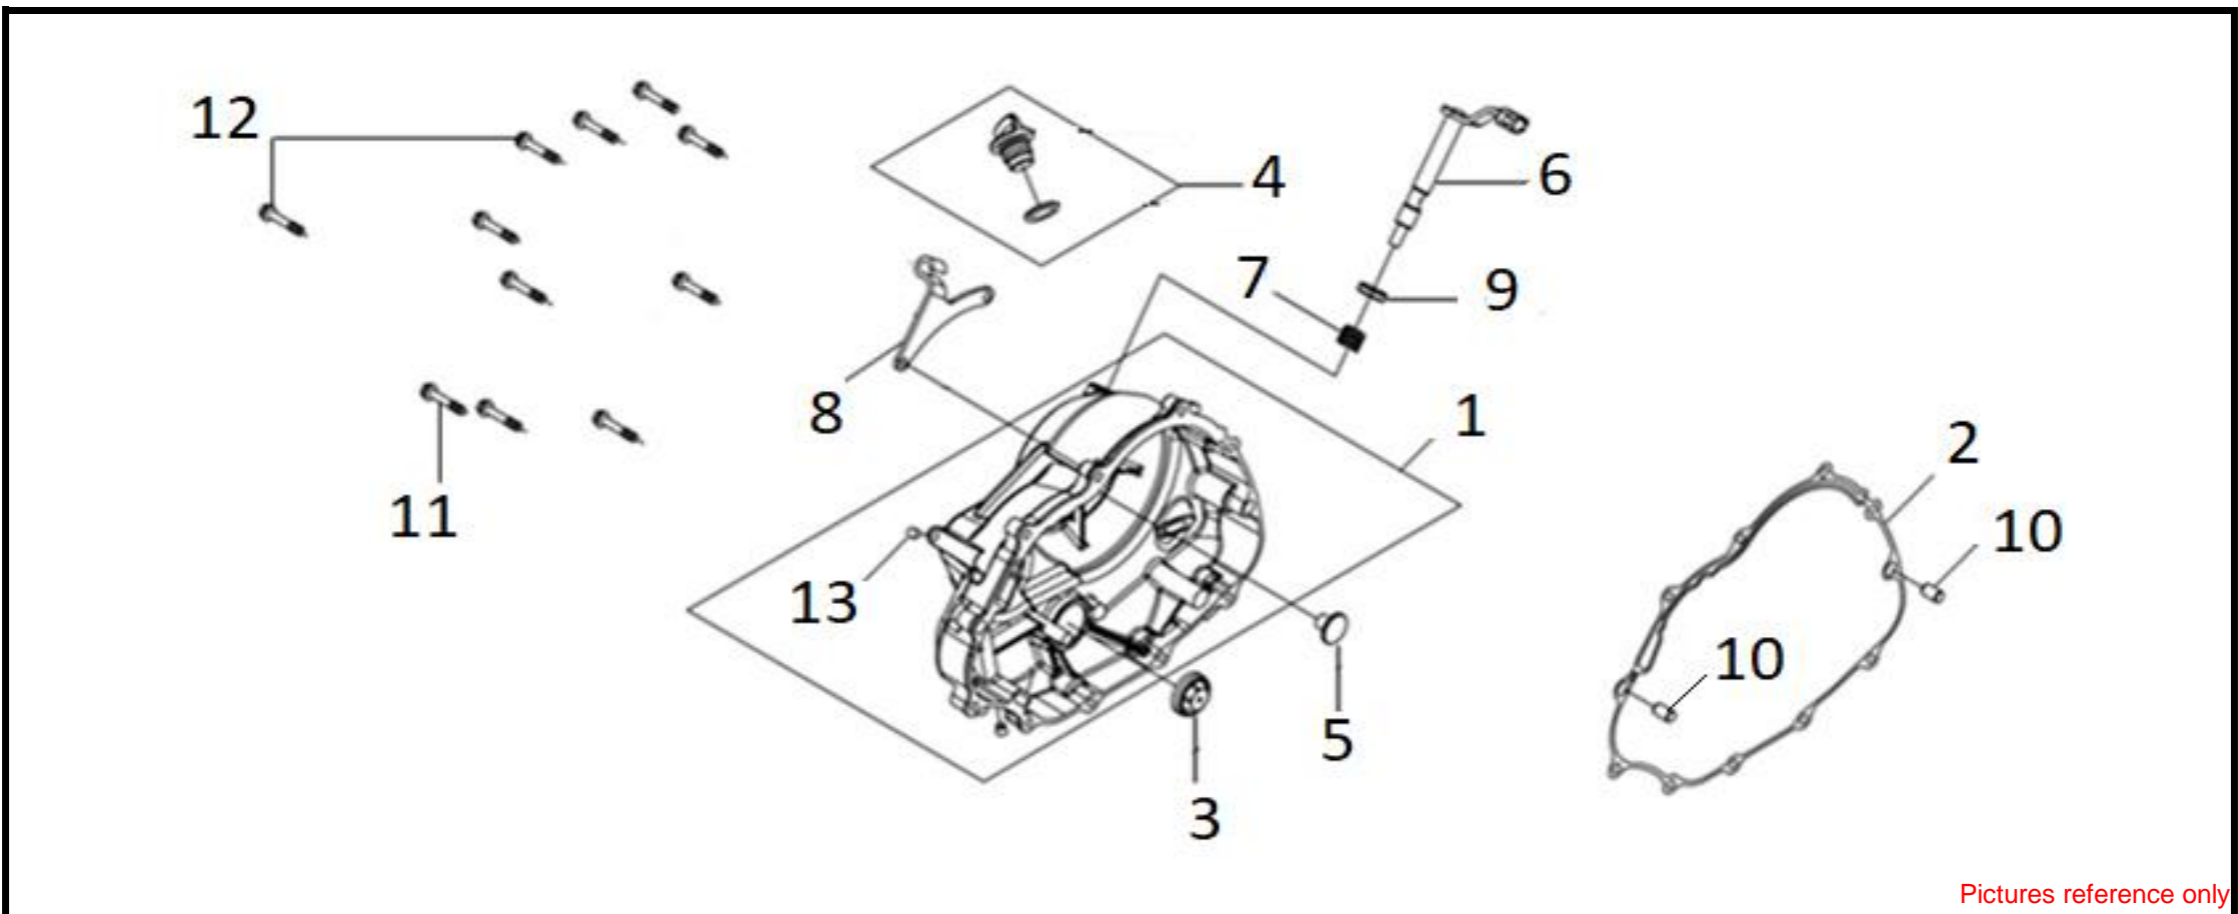

Pictures reference only

No	Parts Number	Parts Name	Qty	Remark
1	11330-VF3-000-KT	R. Crank Case Cover Comp.	1	Black
2	11393-VF3-000	Right Case Cover Gasket	1	
3	15652-B9A-000	Oil Level Gauge	1	
4	1565A-B9A-000	Oil Filler Cap Ass'y	1	
5	22366-VF3-000	Clutch Lifter Rod	1	
6	22810-VF3-000-VN	Clutch Lever Comp.	1	
7	22815-BAD-000	Clutch Lever Spring	1	
8	22838-VF3-000	Clutch Wire Holder	1	
9	91205-KF0-003	Oil Seal 12*20*5 mm	1	
10	94301-08140	Dowel Pin 8*14 mm	2	
11	96001-06030-00	Sh. Flange Bolt 6*30 mm	9	
12	96001-06040-00	Sh. Flange Bolt 6*40 mm	2	
13	96205-06007	Cone Type Plug 6*7 mm	2	

●Please check the color & stripe information according to the color index !