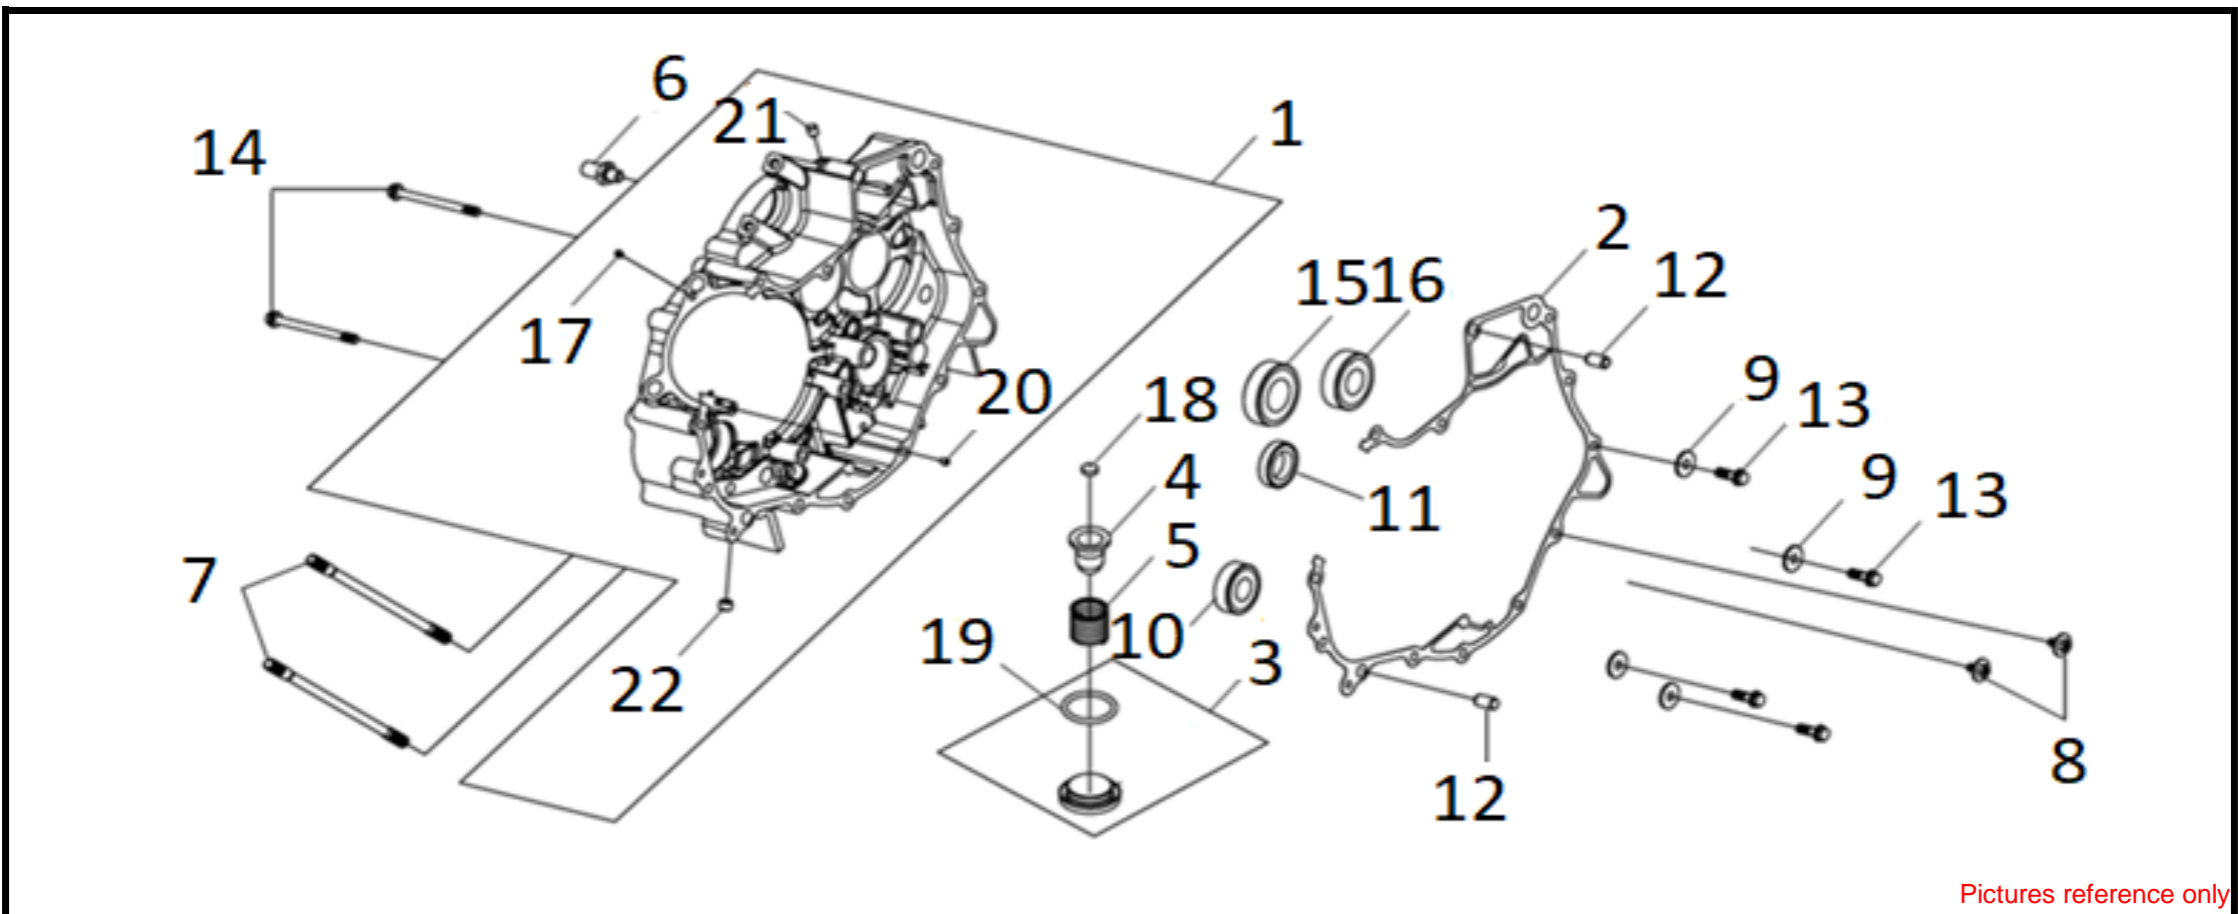

Pictures reference only

No	Parts Number	Parts Name	Qty	Remark
1	11100-VF3-000-FG	Right Crank Case Comp.	1	
2	11191-VF3-000	Crank Case Gasket	1	
3	1236A-M9T-000	Tappet Adjusting Hole Cap Ass'y	1	
4	15421-H66-0000-VN	Oil Filter Screen	1	
5	15426-M9Q-000	Oil Filter Screen Spring	1	
6	24652-VF3-000	Shift Arm Stopper Pin	1	
7	90031-L1N-000-L1	Cyl. Stud Bolt A	2	
8	90302-M9Q-0000	Washer Bolt 5*12 mm	2	
9	90401-B9D-000-L1	Washer 6.2*18*1.6 mm	4	
10	96100-62020-00	Radial Ball Brg. Csb202	1	
11	91008-BAA-000	Radial Ball Bearing 6804	1	
12	94301-08140	Dowel Pin 8*14 mm	2	
13	96001-06016-00	Sh. Flange Bolt 6*16 mm	4	
14	96001-06065-00	Sh Flange Bolt 6*65 mm	2	
15	96100-60040-10-VN	Radial Ball Bearing 6004	1	
16	96140-62030-00-VN	Radial Ball Bearing 6203Z	1	
17	11107-VF3-300-K1	Oil Orifice A	1	
18	11109-H68-0000-VN	Magnet	1	
19	91302-M9Q-000	O-Ring 30.8 mm	1	
20	96205-04005	Cone Type Plug 4*5 mm	1	
21	96205-06007	Cone Type Plug 6*7 mm	1	
22	96205-08006	Cone Type Plug 8*6 mm	1	

●Please check the color & stripe information according to the color index !