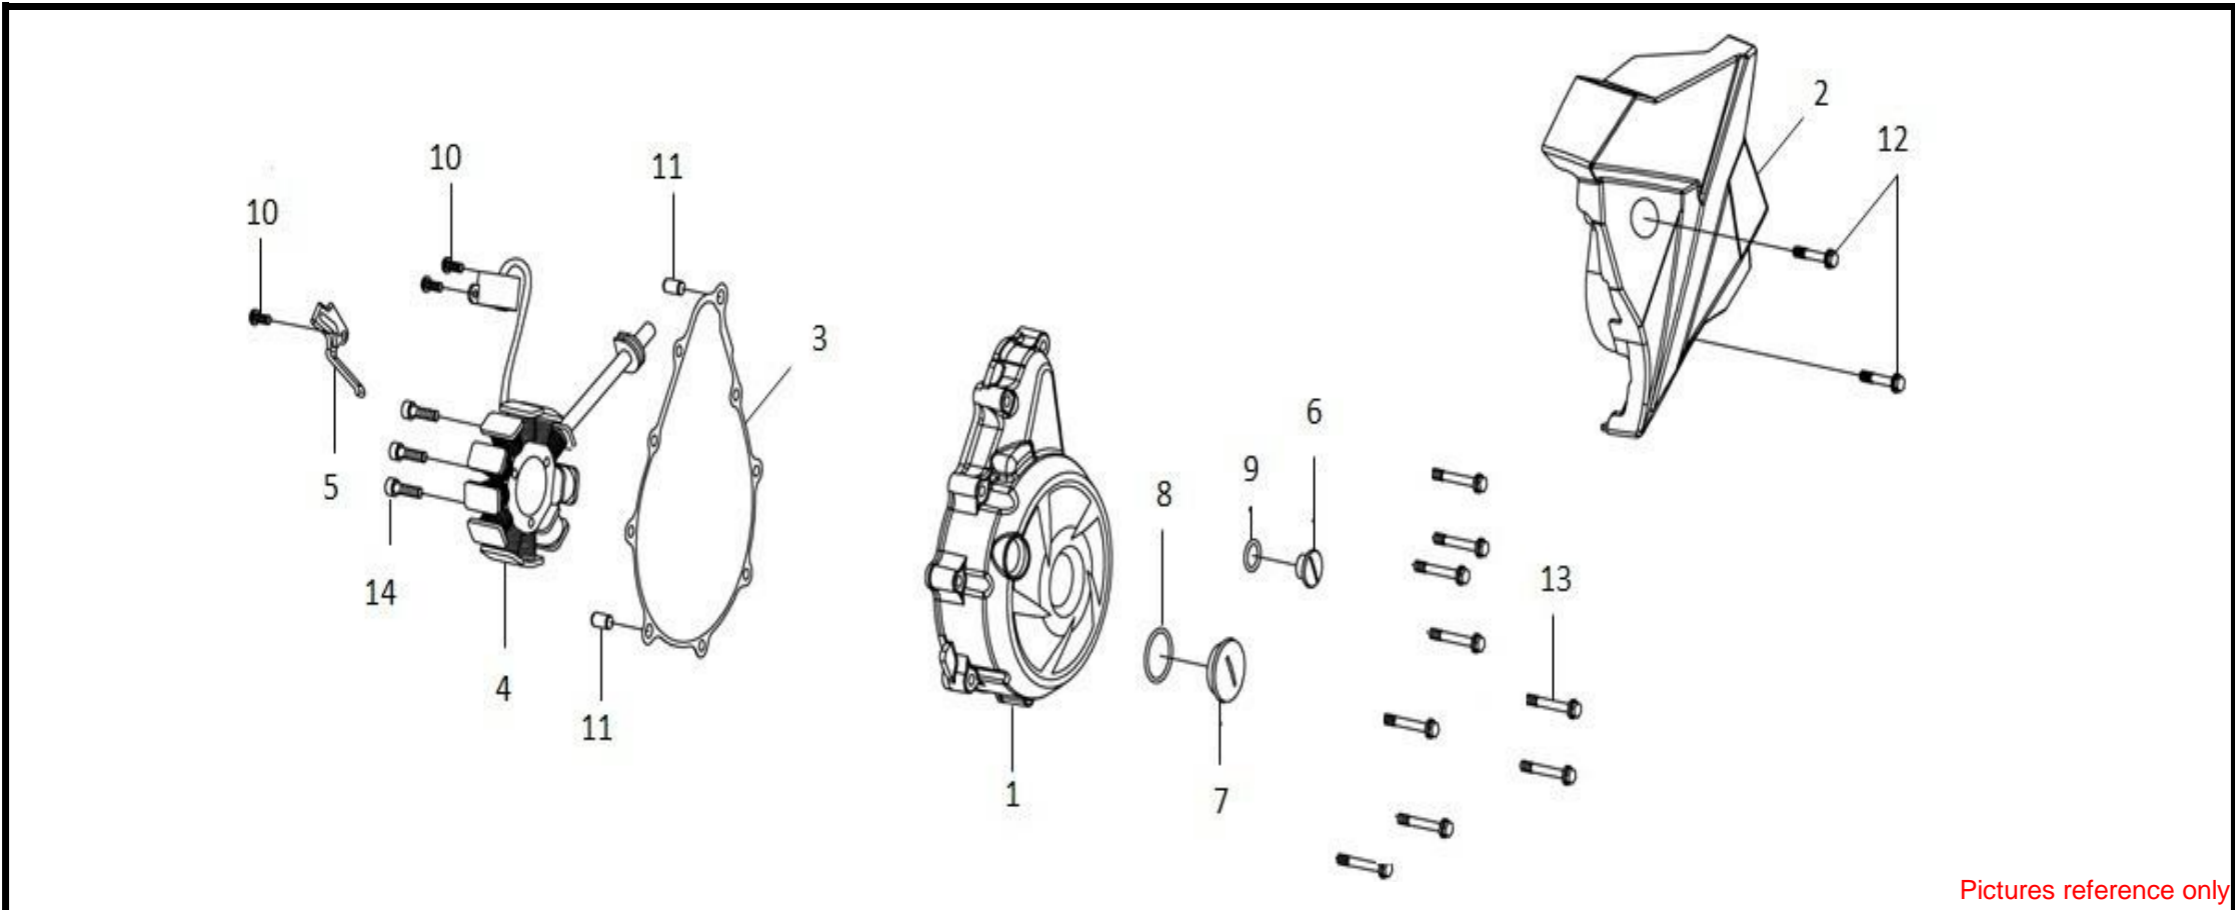

Pictures reference only

No	Parts Number	Parts Name	Qty	Remark
1	11341-VF3-000-KT	L. Crank Case Cover	1	Black
2	11361-VF3-000-KT	L. Crank Case Rr. Cover	1	Black
3	11395-VF3-000	L. Crank Case Gasket	1	
4	31120-VF3-000	Stator Comp	1	
5	32961-VF3-000	A.C.G. Cord Clamper	1	
6	90084-VBA-000-KT	A.C.G. Cap 14 mm	1	Black
7	90087-VF3-000-KT	A.C.G. Cap 33 mm	1	Black
8	91302-M9Q-000	O-Ring 30.8 mm	1	
9	91304-VA2-0000	O-Ring 13.8X2.5 mm	1	
10	93500-05012-0A	Pan Screw 5*12 mm	3	
11	94301-08140	Dowel Pin 8*14 mm	2	
12	96001-06030-00	Sh. Flange Bolt 6*30 mm	2	
13	96001-06040-00	Sh. Flange Bolt 6*40 mm	9	
14	96700-06018-07	Socket Bolt 6*18 mm	3	

●Please check the color & stripe information according to the color index !