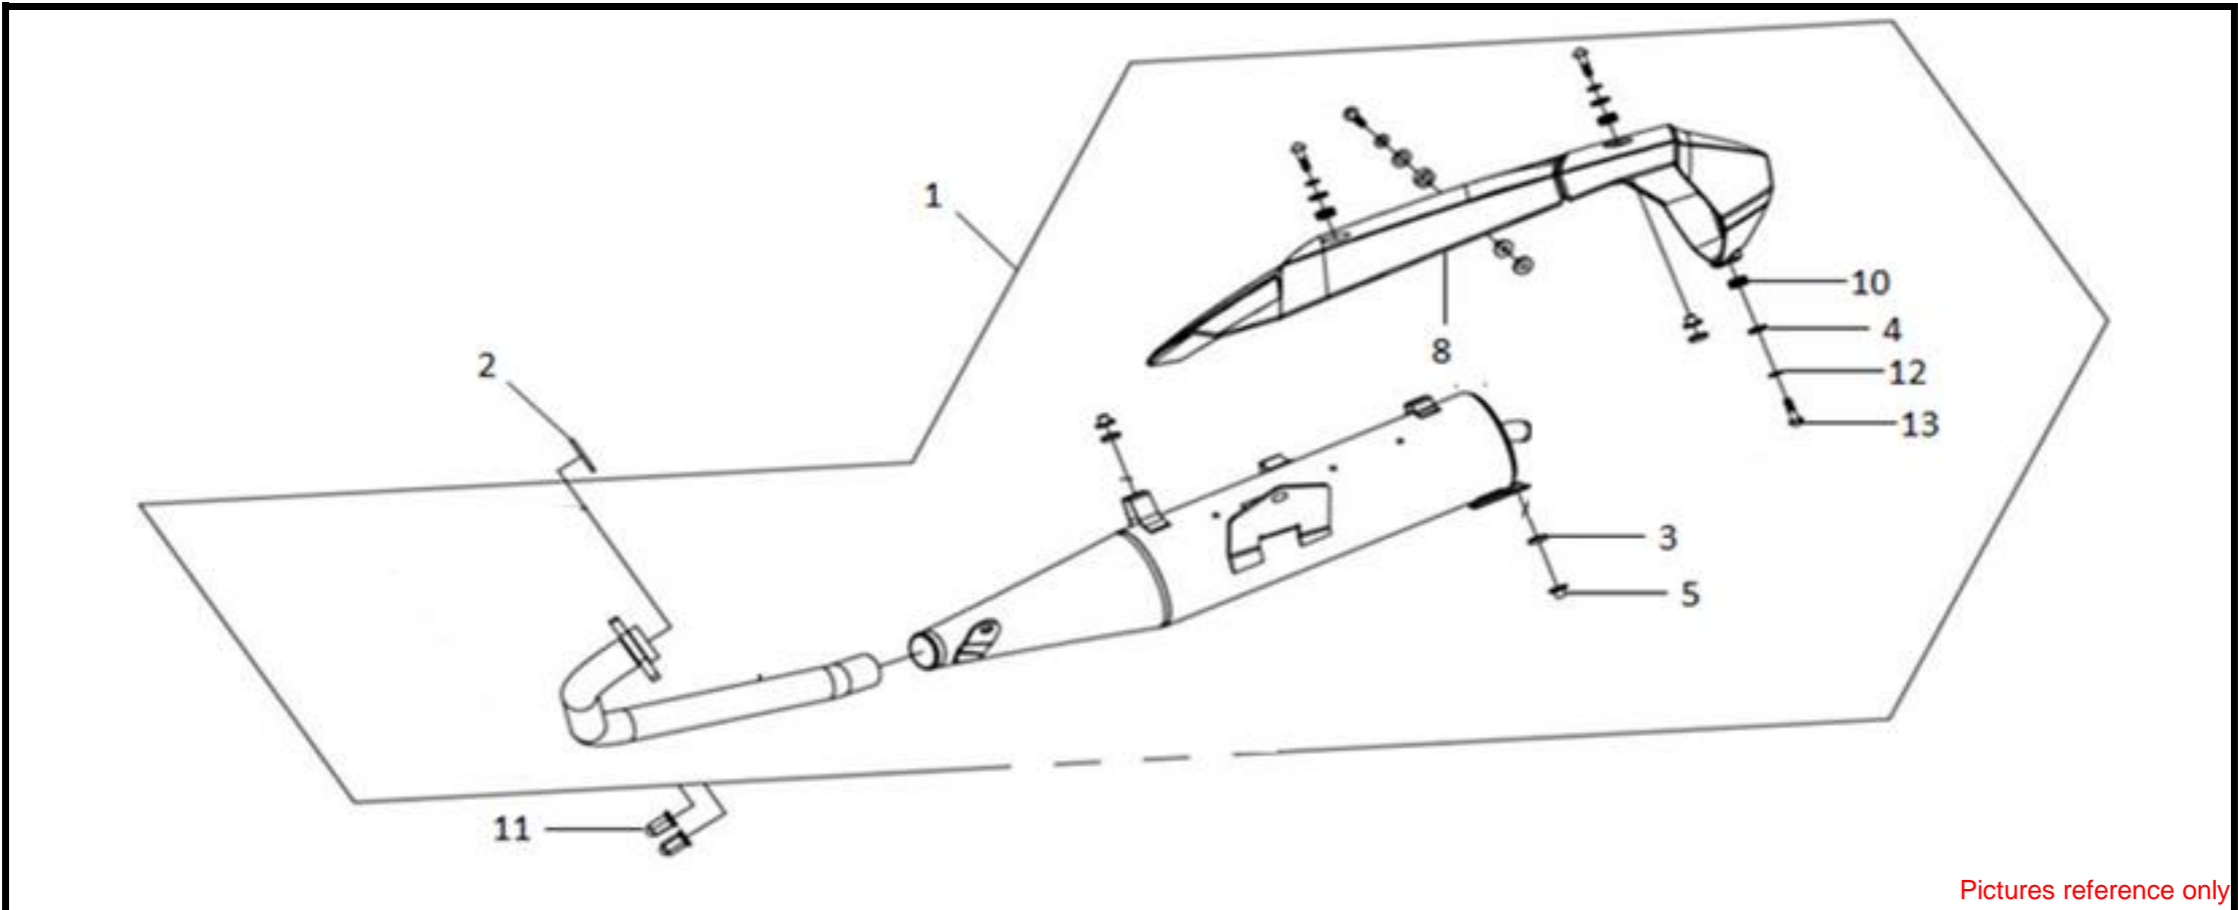

Pictures reference only

No	Parts Number	Parts Name	Qty	Remark
1	18000-VF3-900-PH	Exh. Muffler Ass'y	1	include 18318-VF3-000-KKT
2	18291-H9A-000	Ex. Pipe Gasket	1	
3	18292-F86-000	Protector Packing A	4	
4	18293-F3E-000	Protector Packing B	4	
5	18295-A1A-000	Collar M6	4	
8	18318-VF3-000-KKT	MUFFLER PROTECTOR (BK-001U/BK-501U)	1	Black (for Matte Black/ Green Bike)
8	18318-VF3-000-KEG	MUFFLER PROTECTOR (BK-001U/GY-097)	1	Matt Gray (for Matt Gray/ Orange Bike)
10	18321-L1A-000	Protector Rubber	4	
11	90043-XB1-000	Cap Nut 8 mm	2	
12	90107-V02-000	Plain Washer 6 mm	4	
13	90116-L4A-000	Special Bolt M6*22 mm	4	

●Please check the color & stripe information according to the color index !