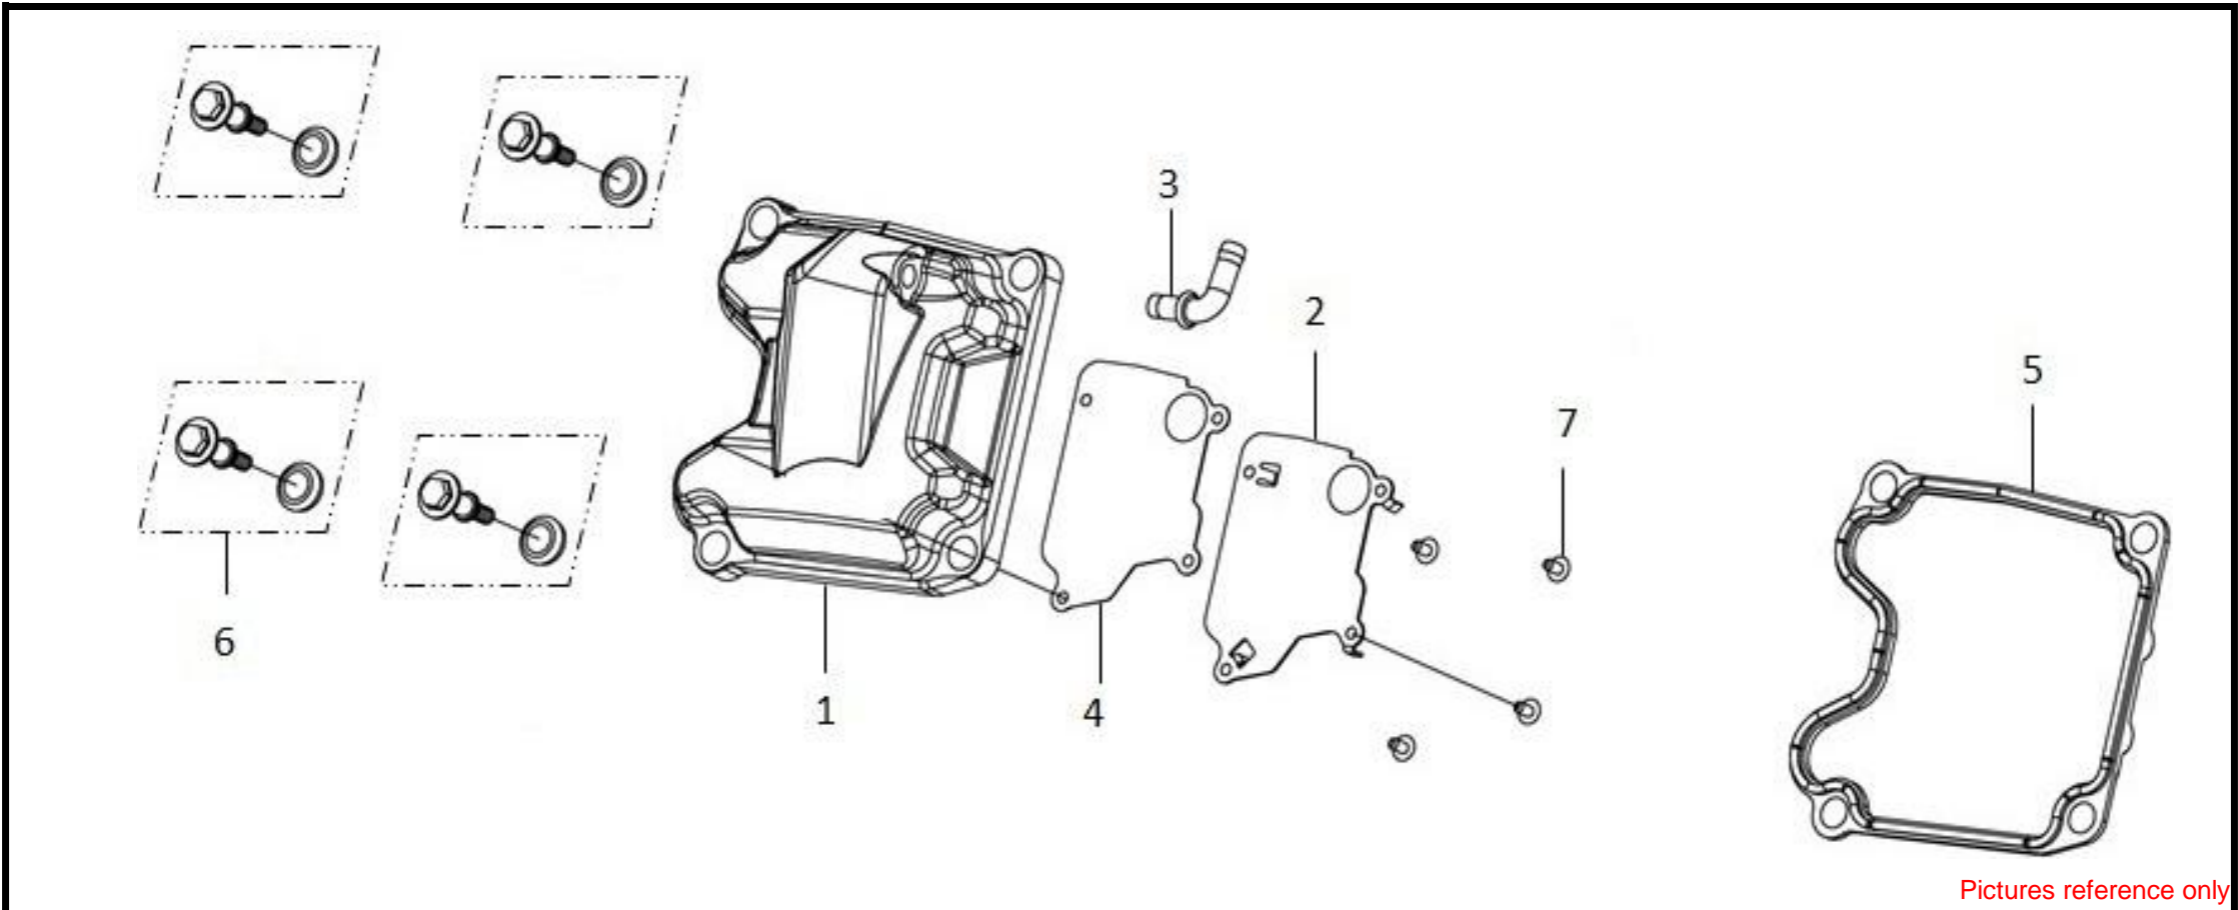

Pictures reference only

No	Parts Number	Parts Name	Qty	Remark
1	12301-VF3-000-KG	Cylinder Head Cover	1	
2	12302-VF3-000	Breather Separating Plate	1	
3	12305-F6A-3000-L1	Breather Joint	1	
4	12308-VF3-000	Separating Plate Gasket	1	
5	12391-VF3-000	Head Cover Packing	1	
6	9000A-BHA-000	Special Bolt Ass'y	4	
7	93903-34120	Tapping Screw 4*8 mm	4	

●Please check the color & stripe information according to the color index !