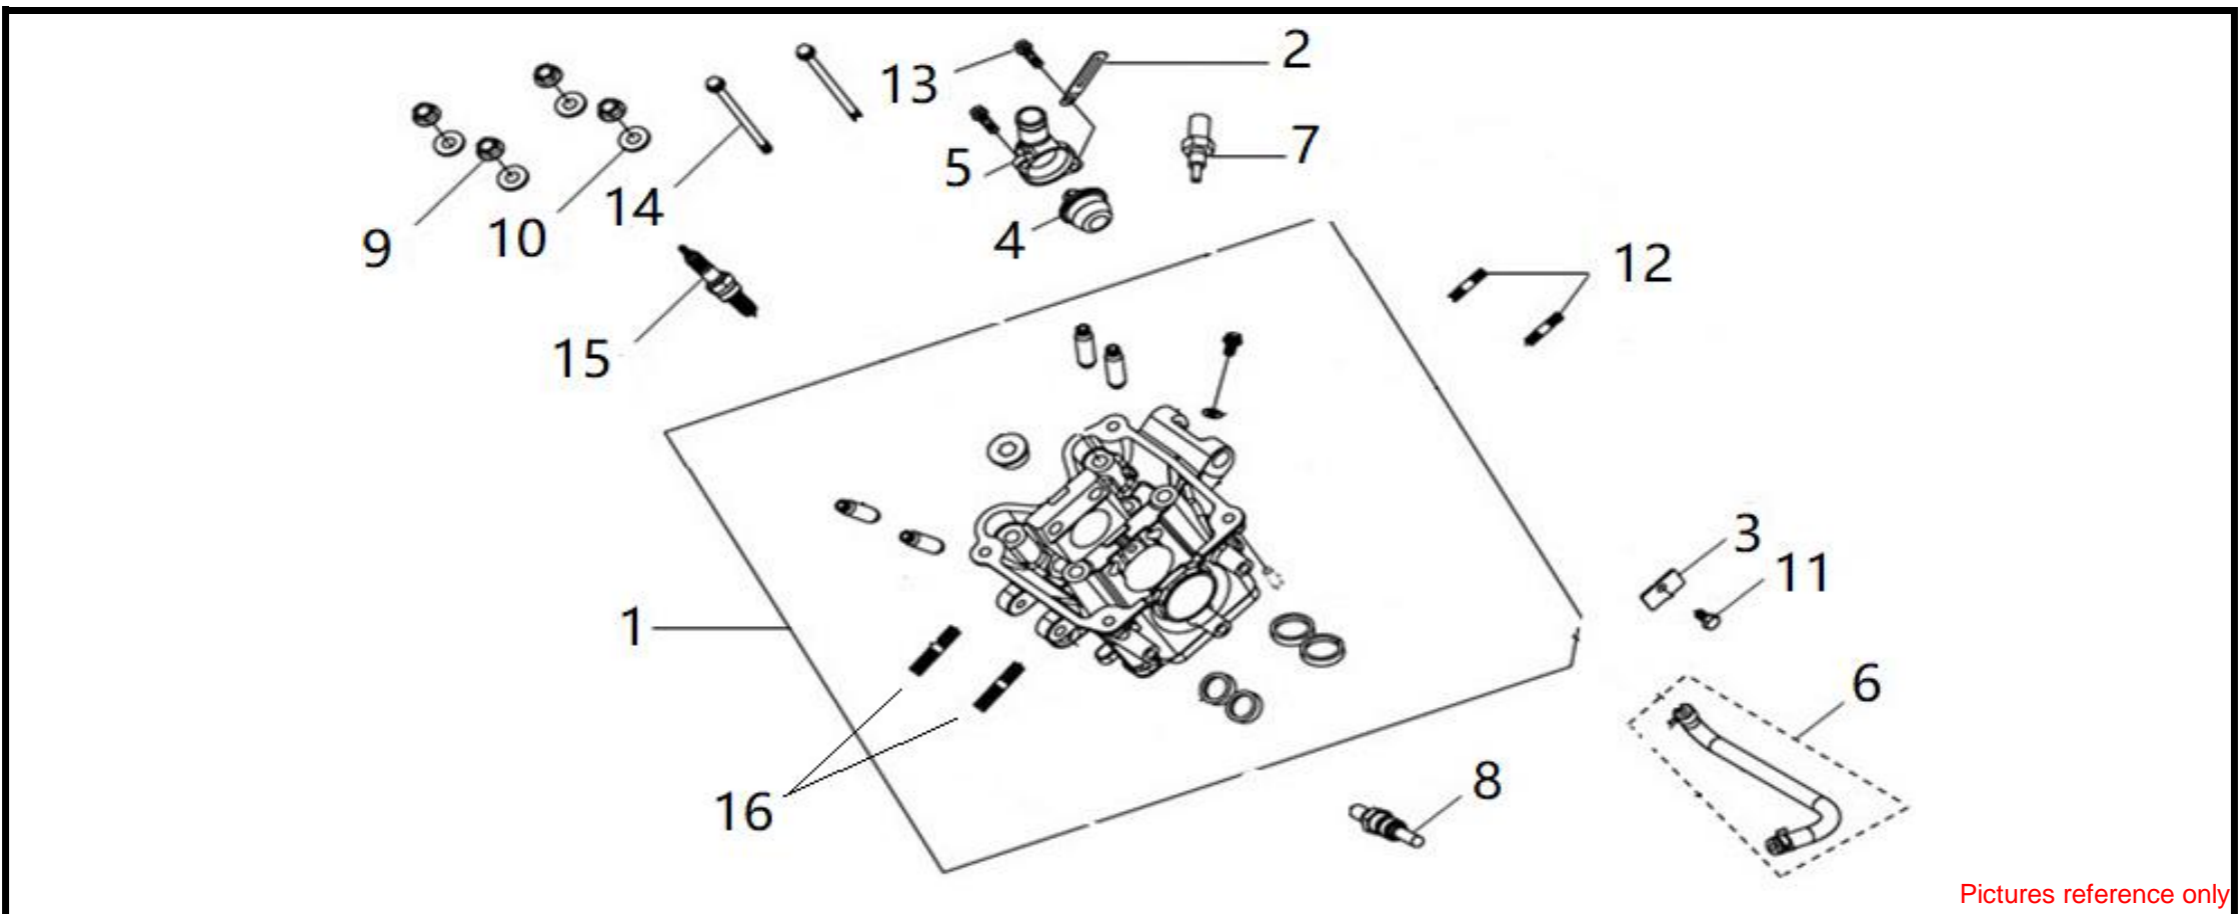

Pictures reference only

No	Parts Number	Parts Name	Qty	Remark
1	12200-VFA-000	Cylinder Head Comp.	1	
2	12342-X01-000	Clamp (50 mm)	1	
3	14457-VF3-000	Cam Shaft Setting Plate	1	
4	19300-HMA-000	Thermostat Ass'y	1	
5	19315-BAA-000-KG	Thermostat Cover	1	
6	1951A-VF3-000	Thermostat Hose Ass'y	1	
7	37880-HMC-000	TW Sensor	1	
8	37890-LHF-0000	O2 Sensor Comp.	1	
9	90201-HE1-000	Flange Nut 9 mm	4	
10	90442-HLK-000	Sealing Washer 9 mm	4	
11	92101-06010-0A	Hex Bolt 6X10 mm	1	
12	92900-06028-0B	Stud Bolt 6X28 mm	2	
13	96001-06016-00	Sh. Flange Bolt 6X16 mm	2	
14	96001-06095-00	Sh. Flange Bolt 6*95 mm	2	
15	299074470010	Spark Plug (CPR8EA-9)	1	nett price
16	90034-BAA-000	Special Stud Bolt 8X36 mm	2	

●Please check the color & stripe information according to the color index !