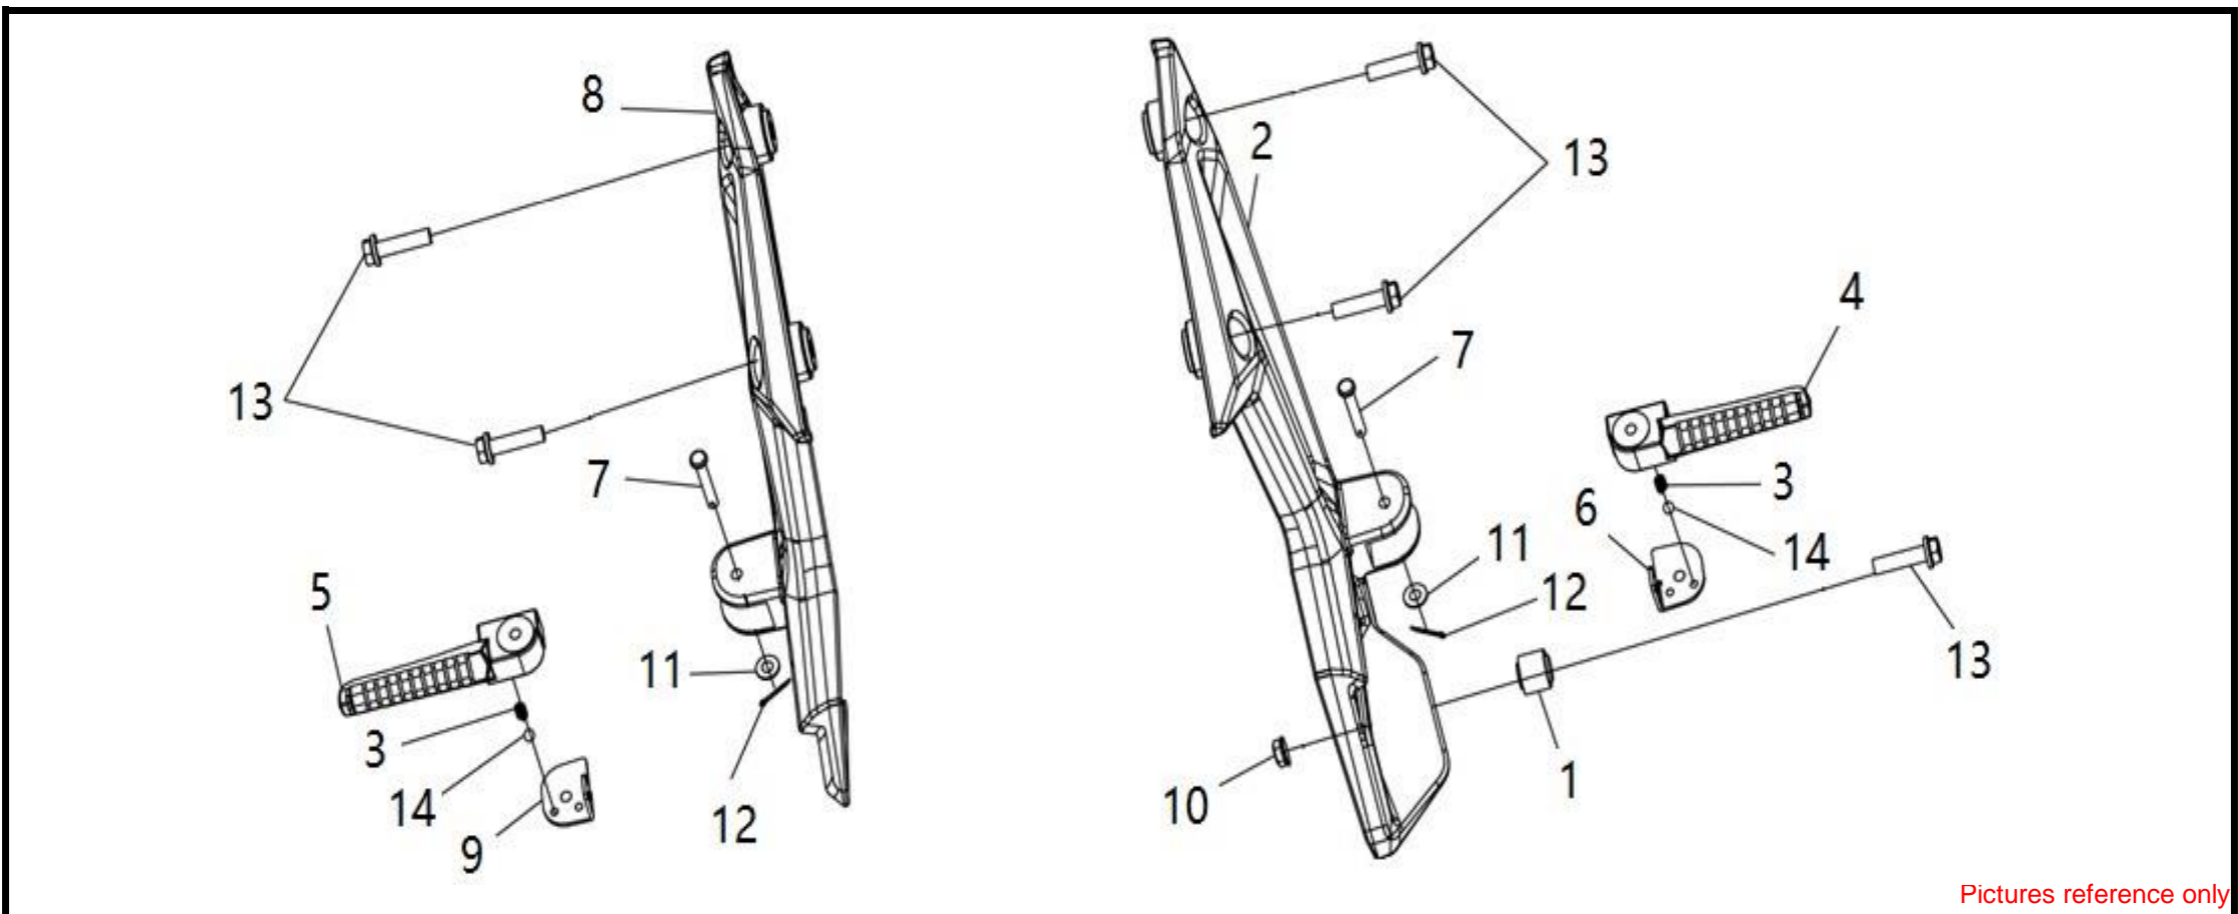

Pictures reference only

No	Parts Number	Parts Name	Qty	Remark
1	18422-LYD-300	Muf. Mounting Rubber Bush	1	
2	50650-VF3-000-KT	R. Step Holder (BK-501U/S)	1	Black (for Matte Black/ Green Bike)
2	50650-VF3-000-IF	R. Step Holder (GY-097)	1	Matt Gray (for Matt Gray/ Orange Bike)
3	50703-R02-000	Stop Spring	2	
4	50715-VF3-000	R. Pillion Step Bar	1	
5	50716-VF3-000	L. Pillion Step Bar	1	
6	50719-VE1-0001	R. Thrust Plate	1	
7	50722-B9A-000	Step Pin	2	
8	50750-VF3-000-KT	L. Step Holder (BK-501U/S)	1	Black (for Matte Black/ Green Bike)
8	50750-VF3-000-IF	L. Step Holder (GY-097)	1	Matt Gray (for Matt Gray/ Orange Bike)
9	50819-VE1-0001	L. Thrust Plate	1	
10	94050-08000	Flange Nut 8 mm	1	
11	94101-06000	Plain Washer	2	
12	94201-16200	Split Pin 1.6*20 mm	2	
13	95801-08032-07	Flange Bolt 8*32 mm	5	
14	96211-08000	Steel Ball 8 #	2	

●Please check the color & stripe information according to the color index !