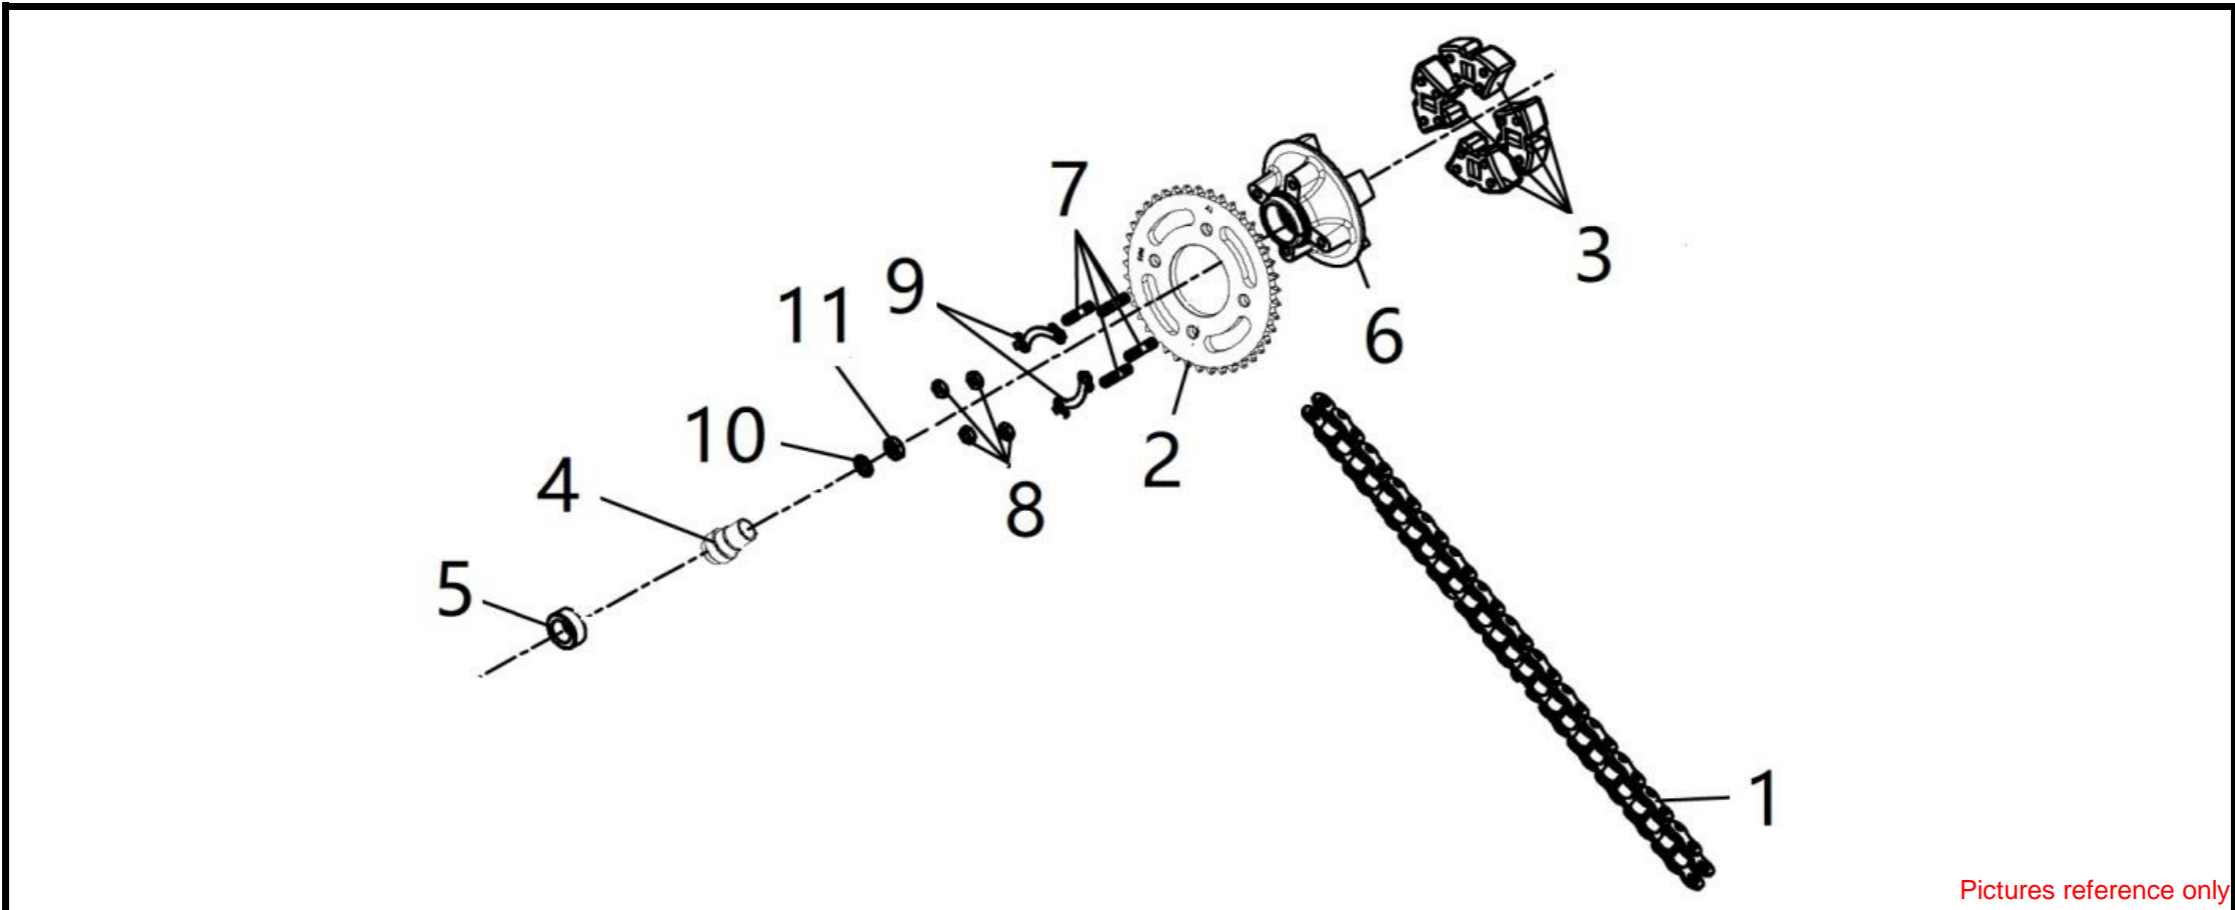

Pictures reference only

No	Parts Number	Parts Name	Qty	Remark
1	40530-VF3-000	Driver Chain Sym 428H (124L)	1	
2	41201-VF3-000	Final Driven Sprocket	1	
3	41241-B8G-000-A	Rr. Wheel Damper	1set	1set = 4pcs
4	42303-B7A-900	Rear Axle Sleeve	1	
5	42304-B7A-000	Rr. Lh Wheel Side Collar	1	
6	42610-VF3-000	Final Driven Flange	1	
7	90110-BD2-000	Stud Bolt 10*23 mm	4	
8	90305-BD2-000-K1	U Nut 10 mm	4	
9	90522-B8G-000	Tongued Washer 1.2 mm	2	
10	91252-B8G-000	Oil Seal 30*47*7 mm	2	
11	96150-60050-10-VN	Radial Ball Bearing 6005 U	1	

●Please check the color & stripe information according to the color index !