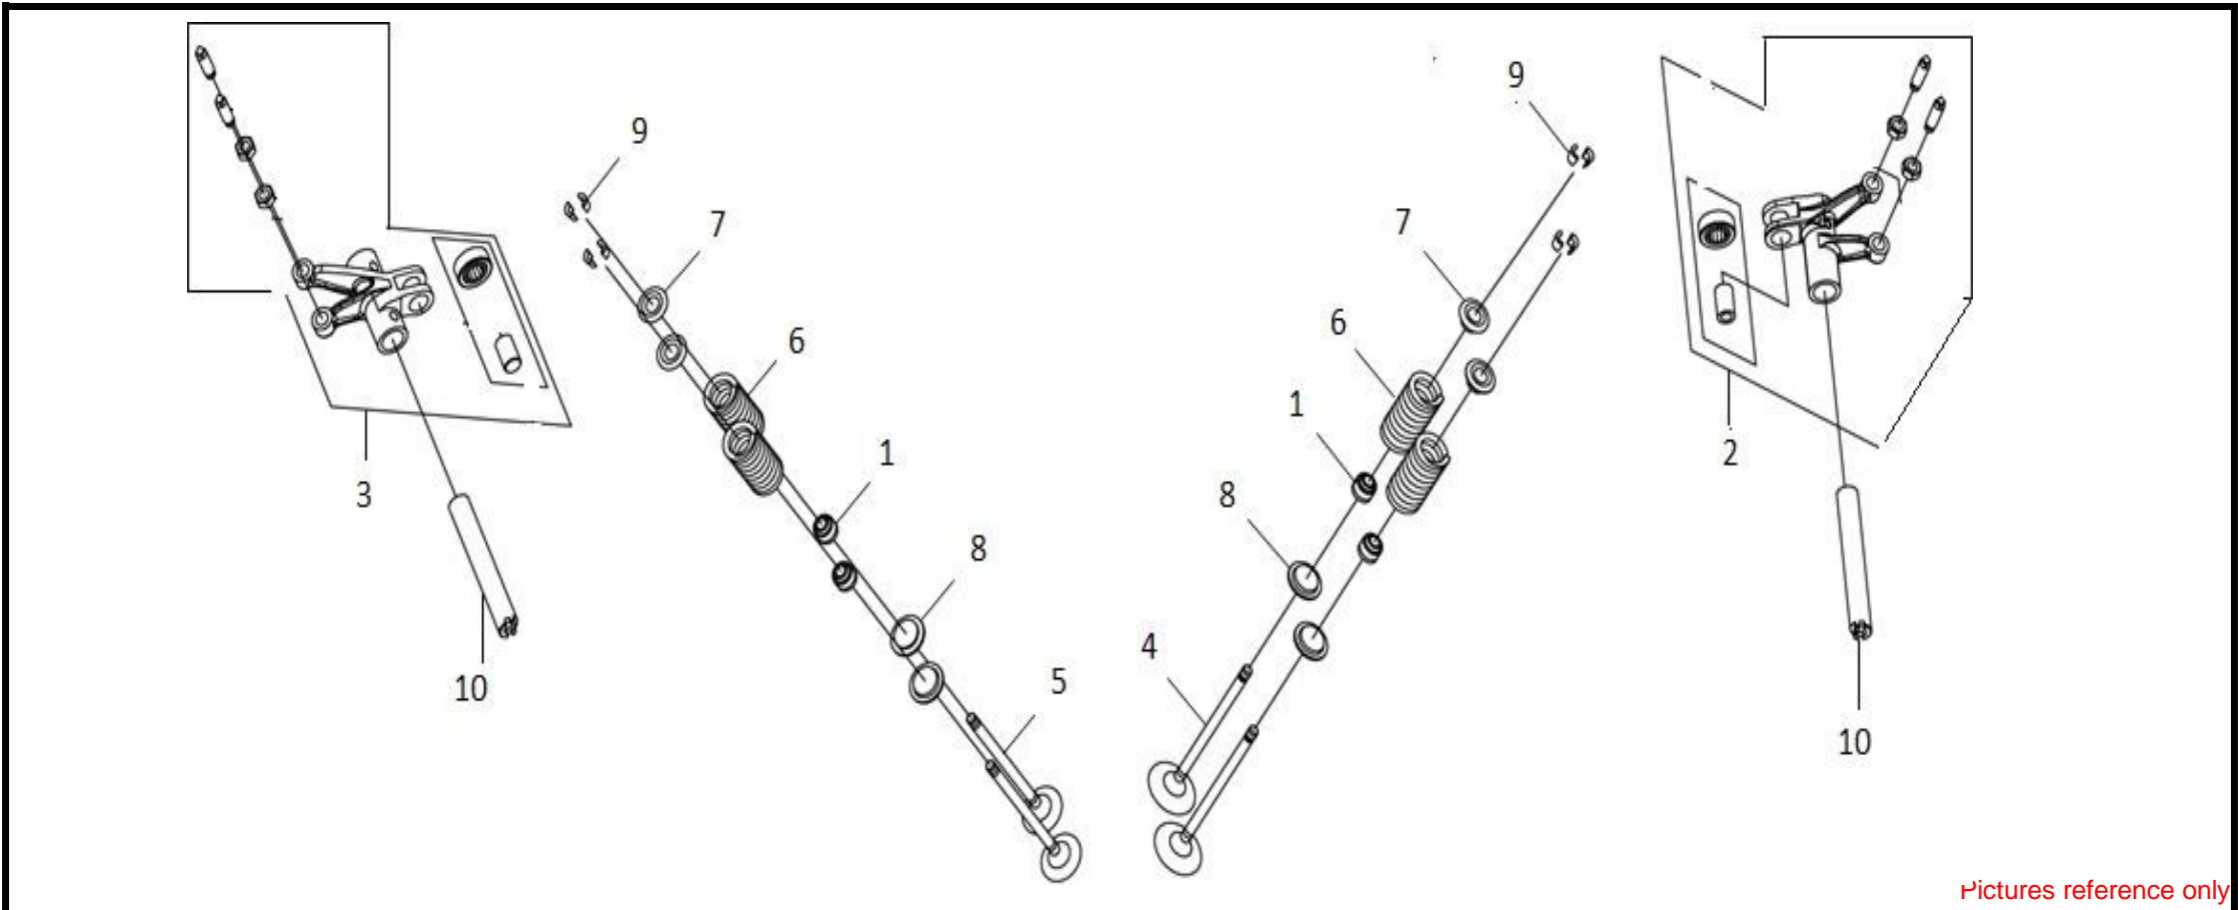

Pictures reference only

No	Parts Number	Parts Name	Qty	Remark
1	12209-L1N-000	Valve Stem Seal	4	
2	1443A-VFA-000-VN	In. Valve Rocker Arm Ass'y	1	
3	1444A-VFA-000-VN	Ex. Valve Rocker Arm Ass'y	1	
4	14711-VFA-000-VN	Inlet Valve	2	
5	14721-VFA-000-VN	Exhaust Valve	2	
6	14751-VFA-000	Valve Spring	4	
7	14771-L1N-000-VN	Valve Spring Retainer	4	
8	14777-L1N-000-VN	Valve Spring Seat	4	
9	14781-L1N-000-VN	Valve Cotter	8	
10	14451-VFA-000	Rocker Arm Shaft	2	

●Please check the color & stripe information according to the color index !